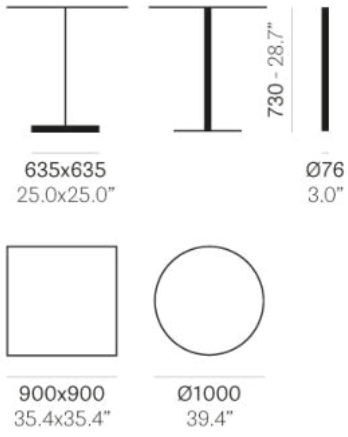

POWDER COATED FRAME (VIEW FINISHES AND MATERIALS)

COLUMN FINISHES

FINISHES AND MATERIALS