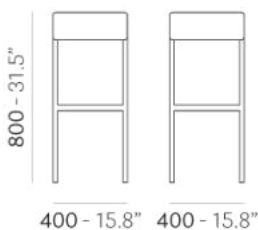

PEDRALI®

CUBE XL 1451

DESIGN:
PEDRALI R&D

Cube XL barstool is inspired by a pure and simple geometrical language. It has a wide seat upholstered in fabric, leather or simil leather with a steel tube frame 25x25 mm. Seat height 800 mm.

INFORMATION REQUEST

FRAME FINISHES

FABRICS (VIEW FINISHES AND MATERIALS)

FINISHES AND MATERIALS