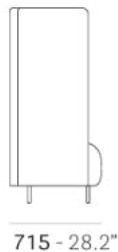

FRAME FINISHES

NERO

FABRICS (VIEW FINISHES AND MATERIALS)

FINISHES AND MATERIALS

PRESS