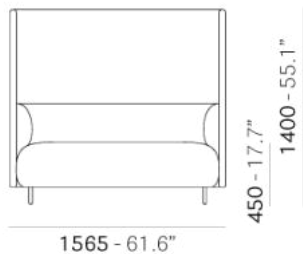

FRAME FINISHES

NERO

FABRICS (VIEW FINISHES AND MATERIALS)

FINISHES AND MATERIALS

PRESS