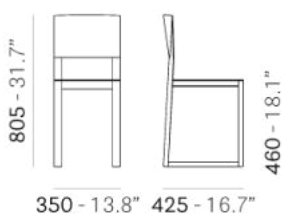

PEDRALI®

BRERA 380

DESIGN:
PEDRALI R&D

Compact dimensions and ergonomic features for Brera Collection, whose name evokes the glamour of trendy restaurants in the chic Milan district. The solid oak structure together with the sinuous profile of the backrest, offer lightness and agility. Chair with solid oak frame, seat and back in sandwich panel.

INFORMATION REQUEST

360° | [Gallery](#)