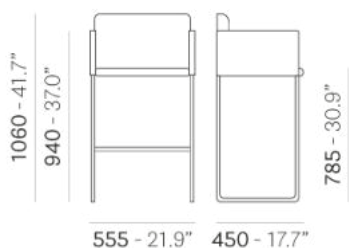

PEDRALI®

BOX 747

DESIGN:
PEDRALI R&D

Box is characterized by/has rigorous outlines along with the use of different materials, as wood and metal combined with the upholstery. Barstool with sandwich panel core in oak with shell, backrest and sides upholstered in fabric, leather or simil leather. Steel tube sled frame 20x20 mm with footrest. Seat height 785 mm.

INFORMATION REQUEST