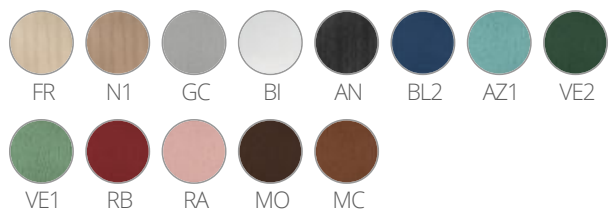

SEAT FINISHES

POWDER COATED RING FINISHES (VIEW FINISHES AND MATERIALS)