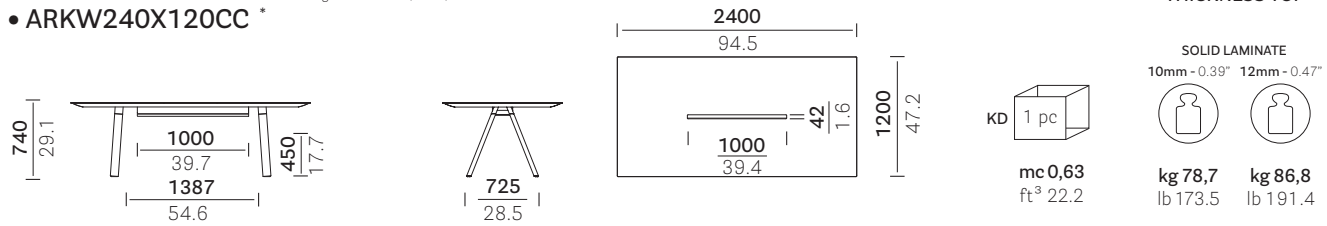

• ARKW240X120CC *