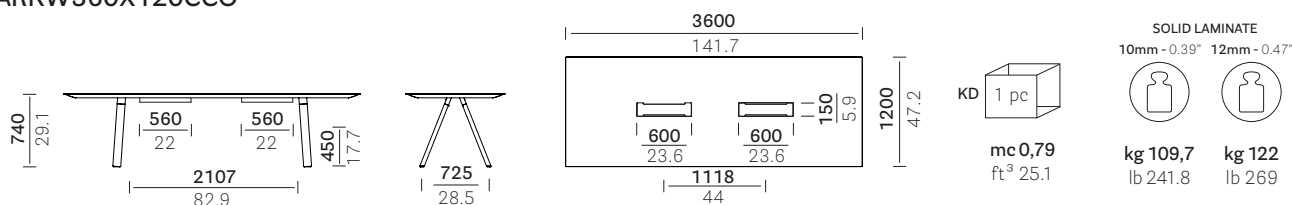

• ARKW360X120CCO

MATERIALS

Materiali
Materialien
Matériaux
Materiales

• TOP - RIPIANO - TISCHPLATTE - PLATEAU - SOBRE

Solid laminate top

Ripiano in stratificato / Kompakt-Tischplatte / Plateau stratifiés / Sobre compacto

TOP FINISH - FINITURA RIPIANO - AUSFÜHRUNG DER TISCHPLATTE - FINITION PLATEAU - ACABADO SOBRE

FNP_NE*

TOP / RIPIANO / TISCHPLATTE / PLATEAU / SOBRE

10 mm thickness / Spessore 10 mm / Stärke 10 mm / Épaisseur 10 mm / Espesor 10 mm

Flat edge / Bordo piatto / Flache Kante / Chant plat / Canto rect

Black core / Anima nera / Schwarzer kern / Coeur noir / Alma negra

CFC_BI

TOP / RIPIANO / TISCHPLATTE / PLATEAU / SOBRE

10 mm thickness / Spessore 10 mm / Stärke 10 mm / Épaisseur 10 mm / Espesor 10 mm

Chamfered edge / Bordo inclinato / Geneigte Kante / Chant incliné / Canto inclinado

White core / Anima bianca / Weißer Kern / Coeur blanc / Alma blanco

FMP_NE*

TOP / RIPIANO / TISCHPLATTE / PLATEAU / SOBRE

12 mm thickness / Spessore 12 mm / Stärke 12 mm / Épaisseur 12 mm / Espesor 12 mm

Flat edge / Bordo piatto / Flache Kante / Chant plat / Canto rect

Plywood core / Anima in multistrati / Sperrholzkern / Coeur en multiplis / Alma en contrachapada

Reproduction of this document is strictly prohibited without prior written authorisation from Pedrali SpA. Sizes, weights and finishes may change without previous notice. È vietata la riproduzione del seguente documento senza previa autorizzazione scritta da parte di Pedrali SpA. Dimensioni, pesi e finiture possono variare senza alcun preavviso.