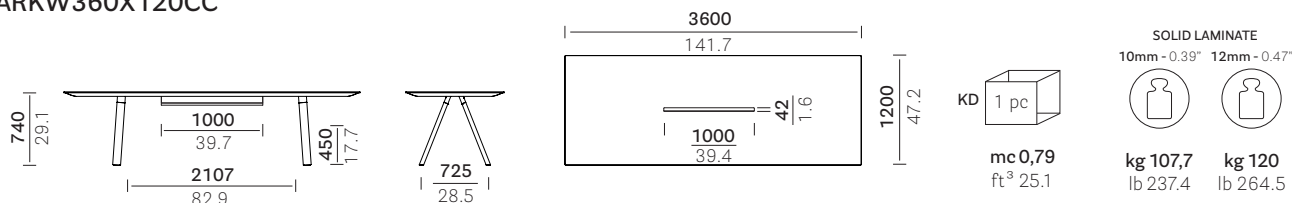

Arki-Table Wood

PEDRALI
THE ITALIAN ESSENCE

ARKW240X120CC - ARKW300X120CC - ARKW360X120CC
ARKW240X120CCO - ARKW300X120CCO - ARKW360X120CCO

100% MADE IN ITALY

DESIGN
Pedrali R&D

• ARKW360X120CC*