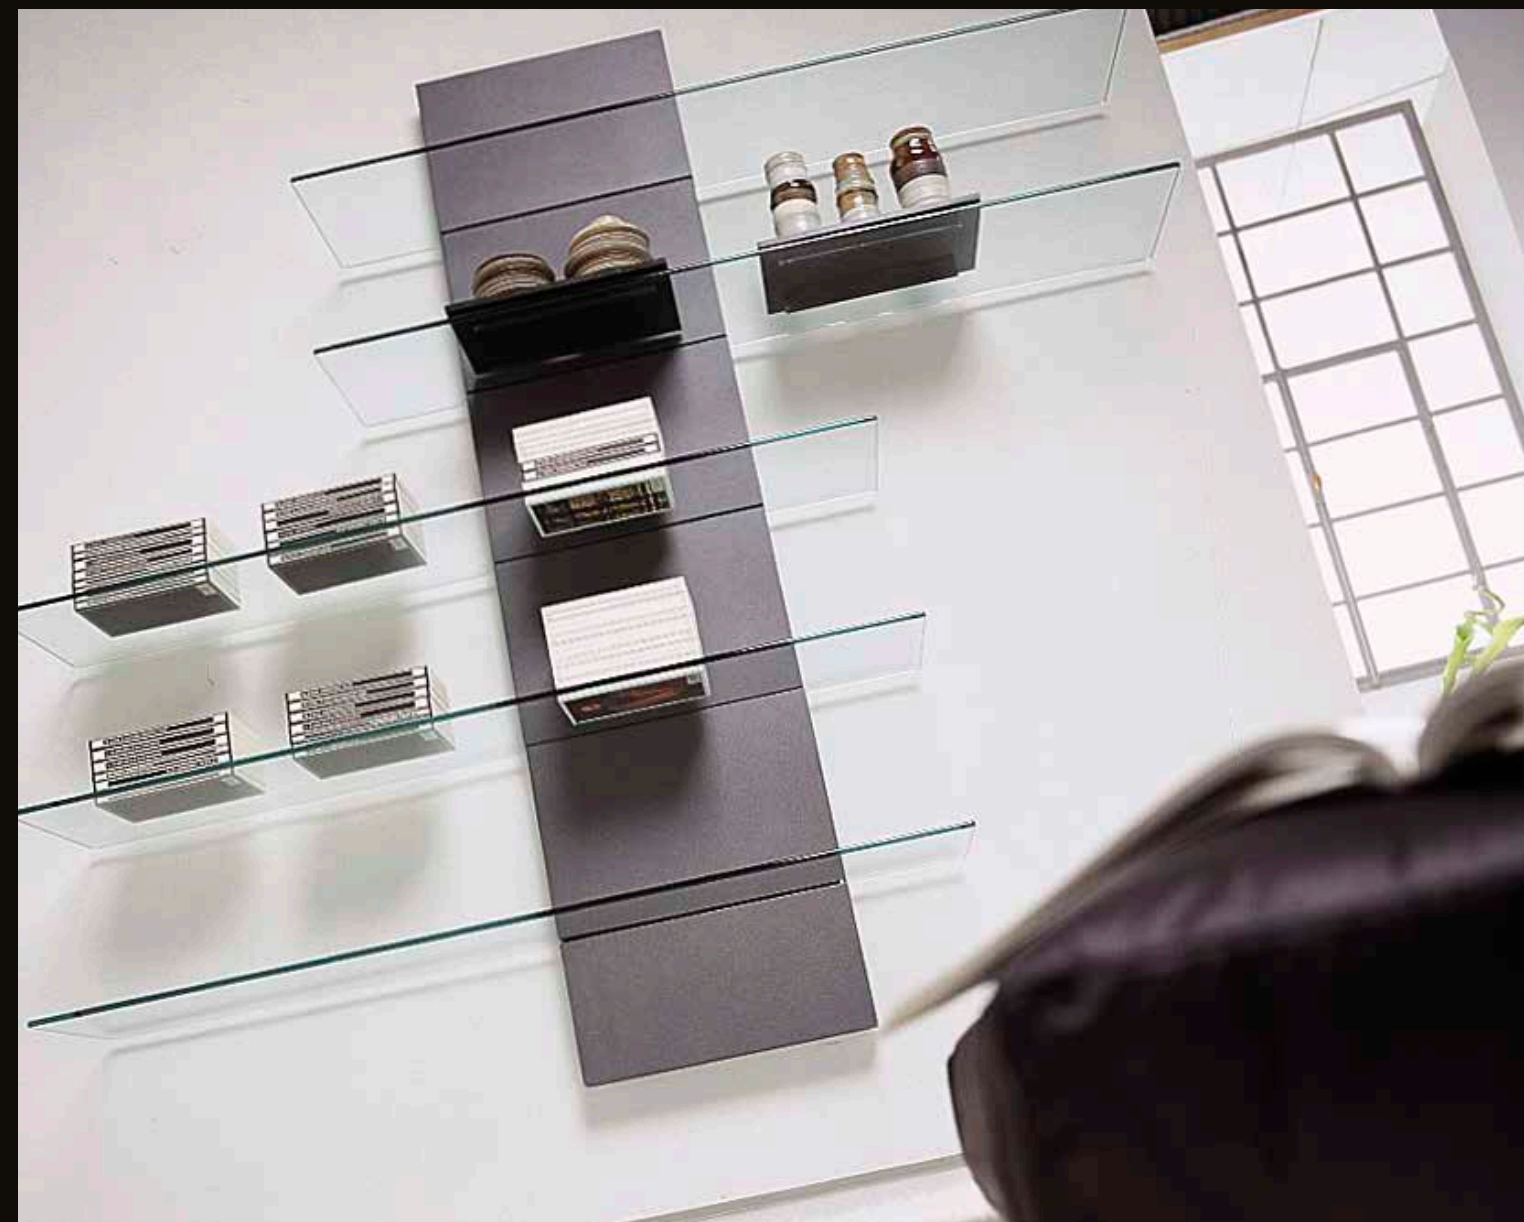

Slide
design gianpietro tonetti