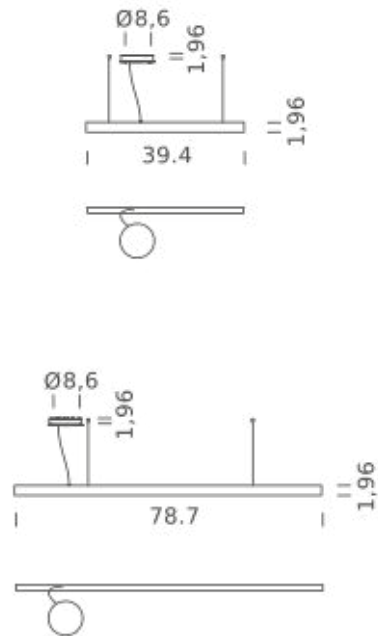

LINEAR 39.4" | DOWNLIGHT - 3000K

LAMPING

Source	Linear LED
Total power	14.5W
Emission	Diffused orientable
Switching	DALI 1-100%
Tension	110/240V
Color temperature	3000K
Luminous flux	882lm
Typ CRI	90
IP class	IP40
Dimensions	39.4"x1.9"
Materials	Aluminum
Notes	Round canopy with 1 x driver WALIMLED100/24 | 1 x dimmer interface WDIMDALIHP | 1 electrical cable length 16.4' | 2 x adjustable metal cable length 9.8' (including ceiling attachments). RAL 9005 black | RAL 9016 white | shipped assembled

Codes

UZRL1610G15WBO
UZRL1610G15WNE
UZRL1610G15WOR

Structure

matt white
matt black
matt gold

Certificazioni