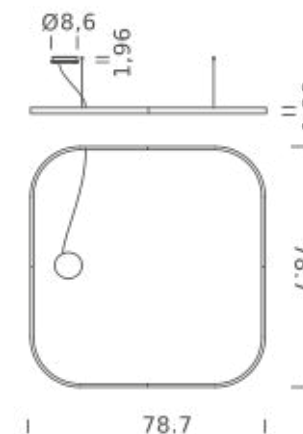

SQUARE 78.7"X78.7" | DOWNLIGHT - 4000K

LAMPING

Source	Linear LED
Total power	100W
Emission	Diffused orientable
Switching	DALI 1-100%
Tension	110/240V
Color temperature	4000K
Luminous flux	7174lm
Typ CRI	90
IP class	IP40
Dimensions	78.7"x78.7"x1.9"
Materials	Aluminum
Notes	Round canopy with 1 x driver WALIMLED100/24 | 1 x dimmer interface WDIMDALIHP | 1 x electrical cable 16.4' | 4 x adjustable metal cable length 9.8' (including ceiling attachments). RAL 9005 black | RAL 9016 white | shipped assembled

Codes

UZRQ1608G15NBO
UZRQ1608G15NNE
UZRQ1608G15NOR

Structure

matt white
matt black
matt gold

Certificazioni