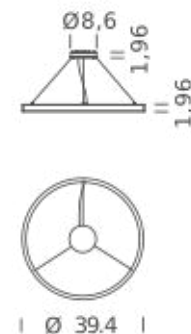

HOME 59" | DOWNLIGHT - 2700K

LAMPING

Source	Linear LED
Total power	68W
Emission	Diffused orientable
Switching	DALI 1-100%
Tension	110/240V
Color temperature	2700K
Luminous flux	3923lm
Typ CRI	90
IP class	IP40
Dimensions	ø59x1.9
Materials	Aluminum
Notes	Round canopy with 1 x driver WALIMLED100/24 | 1 x dimmer interface WDIMDALIHP | 1 x electrical cable 13.1' | 3 x adjustable metal cable (length from 9.8' to 0,16.4') (including ceiling attachment). RAL 9005 black | RAL 9016 white | shipped assembled

Codes

UZRC1615G15DBO
UZRC1615G15DNE
UZRC1615G15DOR

Structure

matt white
matt black
matt gold

Certificazioni

CIRCLE HOME 39.4"