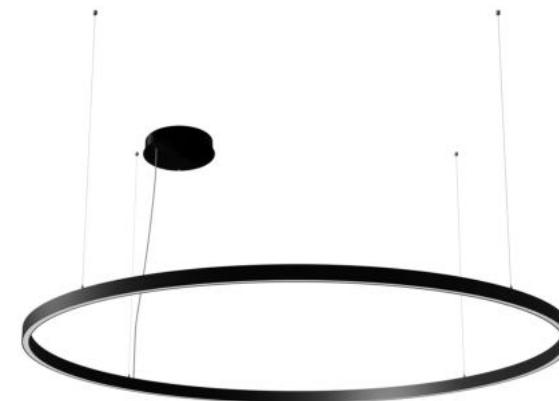

ZIRKOL – C

ZIRKOL – C is a family of circular suspension lamps suitable for general and decorative lighting.

Anodized aluminium body and opal screen for a homogeneous lighting.

Available as single direct light emission version with high flux and different colour temperatures.

Driver and dimmer interface included