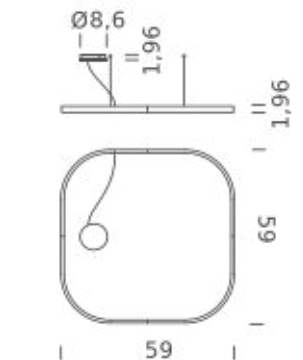

SQUARE 59"X59" | DOWNLIGHT - 3000K

LAMPING

Source	Linear LED
Total power	77W
Emission	Diffused orientable
Switching	DALI 1-100%
Tension	110/240V
Color temperature	3000K
Luminous flux	4692lm
Typ CRI	90
IP class	IP40
Dimensions	59"x59"x1.9"
Materials	Aluminum
Notes	Round canopy with 1 x driver WALIMLED100/24 | 1 x dimmer interface WDIMDALIHP | 1 x electrical cable 16.4' | 4 x adjustable metal cable length 9.8' (including ceiling attachments). RAL 9005 black | RAL 9016 white | shipped assembled

Codes

UZRQ1606G15WBO
UZRQ1606G15WNE
UZRQ1606G15WOR

Structure

matt white
matt black
matt gold

Certificazioni