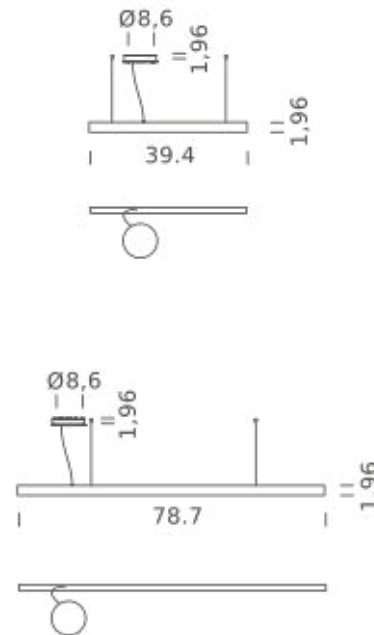

LINEAR 78.7" | UP-DOWNLIGHT - 2700K

LAMPING

Source	Linear LED
Total power	58W
Emission	Diffused orientable
Switching	DALI 1-100%
Tension	110/240V
Color temperature	2700K
Luminous flux	3332lm
Typ CRI	90
IP class	IP40
Dimensions	78.7"x1.9"
Materials	Aluminum
Notes	Round canopy with 1 x driver WALIMLED100/24 | 1 x dimmer interface WDIMDALIHP | 1 electrical cable length 16.4' | 2 adjustable metal cable length 9.8' (including ceiling attachments). RAL 9005 black | RAL 9016 white | shipped assembled

Codes

UZRL1720G15DBO
UZRL1720G15DNE
UZRL1720G15DOR

Structure

matt white
matt black
matt gold

Certificazioni