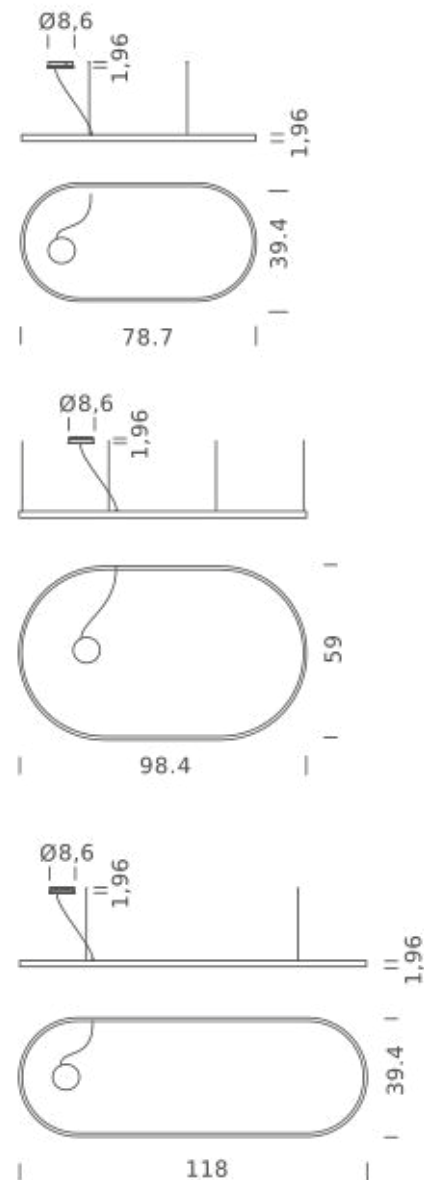

OVAL 78.7"X39.4" | DOWNLIGHT - 3000K

LAMPING

Source	Linear LED
Total power	74W
Emission	Diffused orientable
Switching	DALI 1-100%
Tension	110/240V
Color temperature	3000K
Luminous flux	4533lm
Typ CRI	90
IP class	IP40
Dimensions	78.7"x39.4"x1.9"
Materials	Aluminum
Notes	Round canopy with 1 x driver WALIMLED100/24 | 1 x dimmer interface WDIMDALIHP | 1 x electrical cable 16.4' | 4 x adjustable metal cable length 9.8' (including ceiling attachments). RAL 9005 black | RAL 9016 white | shipped assembled

Codes

UZRO16A20G15WBO
UZRO16A20G15WNE
UZRO16A20G15WOR

Structure

matt white
matt black
matt gold

Certificazioni