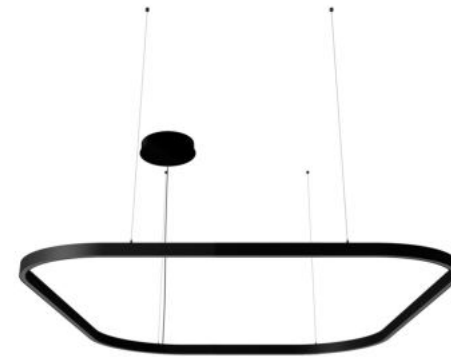

ZIRKOL – S

ZIRKOL-S is a family of polygonal suspension lamps suitable for general and decorative lighting.

Anodized aluminium body and opal screen for a homogeneous lighting.

Available as single direct light emission version with high flux and different colour temperatures.

Driver and dimmer interface included.