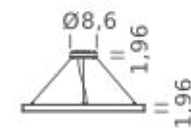

HOME 39.4" | UP-DOWNLIGHT - 2700K

LAMPING

Source	Linear LED
Total power	90W
Emission	Diffused orientable
Switching	DALI 1-100%
Tension	110/240V
Color temperature	2700K
Luminous flux	5231lm
Typ CRI	90
IP class	IP40
Dimensions	ø39.4x1.9
Materials	Aluminum
Notes	Round canopy with 1 x driver WALIMLED100/24 | 1 x dimmer interface WDIMDALIHP | 1 x electrical cable 13.1' | 3 x adjustable metal cable (length from 9.8' to 0,16.4') (including ceiling attachment). RAL 9005 black | RAL 9016 white | shipped assembled

Codes

UZRC1710G15DBO
UZRC1710G15DNE
UZRC1710G15DOR

Structure

matt white
matt black
matt gold

Certificazioni

CIRCLE HOME 39.4"