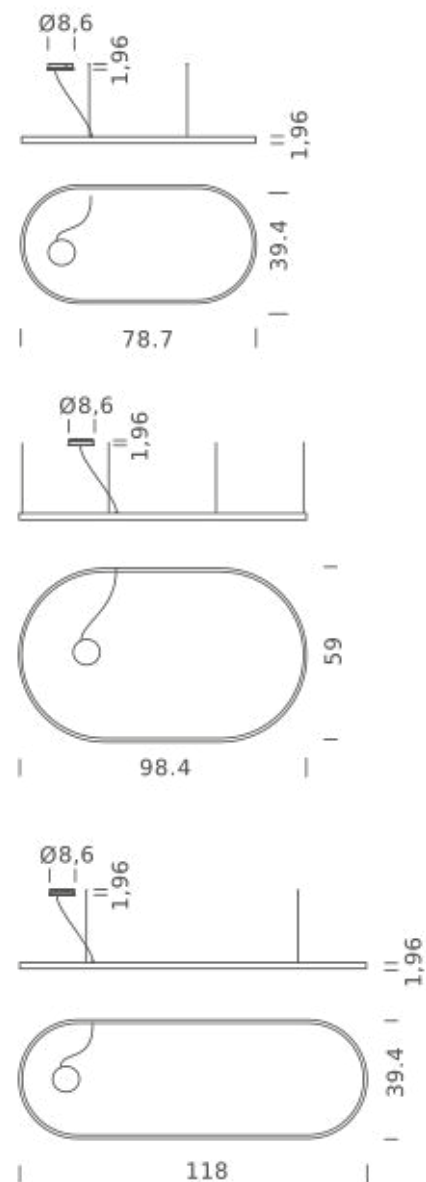

OVAL 98.4"X59" | DOWNLIGHT - 4000K

LAMPING

Source	Linear LED
Total power	97W
Emission	Diffused orientable
Switching	DALI 1-100%
Tension	110/240V
Color temperature	4000K
Luminous flux	6576lm
Typ CRI	90
IP class	IP40
Dimensions	98.4"x59"x1.9"
Materials	Aluminum
Notes	Round canopy with 1 x driver WALIMLED100/24 | 1 x dimmer interface WDIMDALIHP | 1 x electrical cable 16.4' | 6 x adjustable metal cable length 9.8' (including ceiling attachments). RAL 9005 black | RAL 9016 white | shipped in 4 pieces

Codes

UZRO16B25G15NBO

UZRO16B25G15NNE

UZRO16B25G15NOR

Structure

matt white

matt black

matt gold

Certificazioni