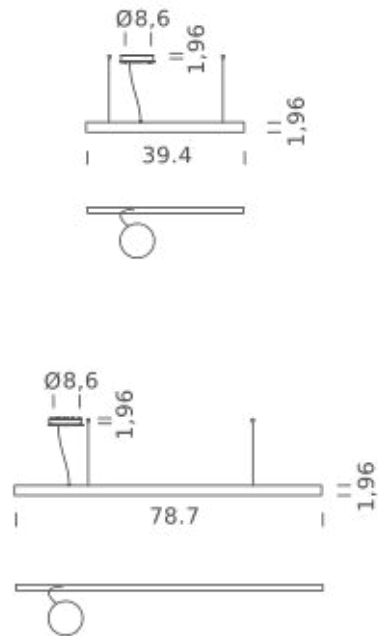

LINEAR 78.7" | DOWNLIGHT - 2700K

LAMPING

Source	Linear LED
Total power	29W
Emission	Diffused orientable
Switching	DALI 1-100%
Tension	110/240V
Color temperature	2700K
Luminous flux	1666lm
Typ CRI	90
IP class	IP40
Dimensions	78.7"x1.9"
Materials	Aluminum
Notes	Round canopy with 1 x driver WALIMLED100/24 | 1 x dimmer interface WDIMDALIHP | 1 electrical cable length 16.4' | 2 adjustable metal cable length 9.8' (including ceiling attachments). RAL 9005 black | RAL 9016 white | shipped assembled

Codes

UZRL1620G15DBO
UZRL1620G15DNE
UZRL1620G15DOR

Structure

matt white
matt black
matt gold

Certificazioni