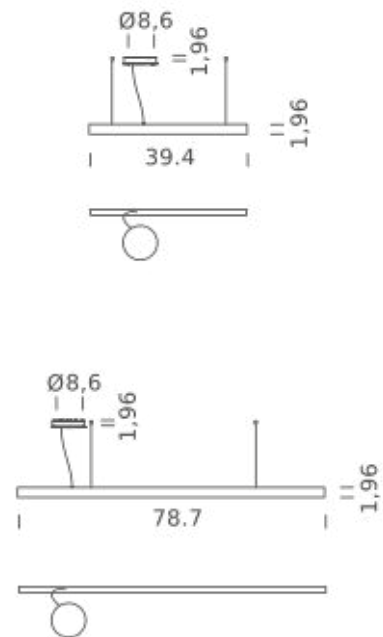

LINEAR 39.4" | DOWNLIGHT - 2700K

LAMPING

Source	Linear LED
Total power	14.5W
Emission	Diffused orientable
Switching	DALI 1-100%
Tension	110/240V
Color temperature	2700K
Luminous flux	833lm
Typ CRI	90
IP class	IP40
Dimensions	39.4"x1.9"
Materials	Aluminum
Notes	Round canopy with 1 x driver WALIMLED100/24 | 1 x dimmer interface WDIMDALIHP | 1 electrical cable length 16.4' | 2 x adjustable metal cable length 9.8' (including ceiling attachments). RAL 9005 black | RAL 9016 white | shipped assembled

Codes

UZRL1610G15DBO
UZRL1610G15DNE
UZRL1610G15DOR

Structure

matt white
matt black
matt gold

Certificazioni