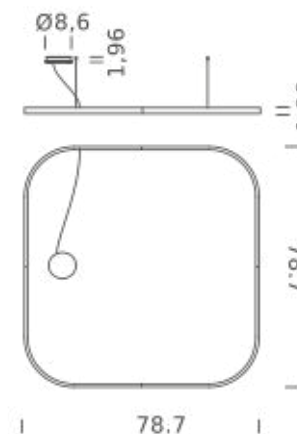

SQUARE 59"X59" | DOWNLIGHT - 2700K

LAMPING

Source	Linear LED
Total power	77W
Emission	Diffused oriented
Switching	DALI 1-100%
Tension	110/240V
Color temperature	2700K
Luminous flux	4432lm
Typ CRI	90
IP class	IP40
Dimensions	59"x59"x1.9"
Materials	Aluminum
Notes	Round canopy with 1 x driver WALIMLED100/24 | 1 x dimmer interface WDIMDALIHP | 1 x electrical cable 16.4' | 4 x adjustable metal cable length 9.8' (including ceiling attachments). RAL 9005 black | RAL 9016 white | shipped assembled

Codes

UZRQ1606G15DBO
UZRQ1606G15DNE
UZRQ1606G15DOR

Structure

matt white
matt black
matt gold

Certificazioni