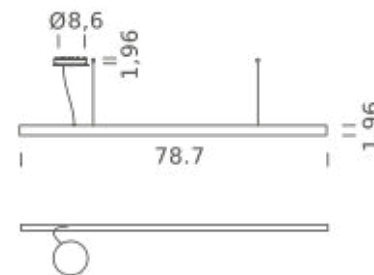

LINEAR 39.4" | DOWNLIGHT - 4000K

LAMPING

Source	Linear LED
Total power	14.5W
Emission	Diffused orientable
Switching	DALI 1-100%
Tension	110/240V
Color temperature	4000K
Luminous flux	980lm
Typ CRI	90
IP class	IP40
Dimensions	39.4"x1.9"
Materials	Aluminum
Notes	Round canopy with 1 x driver WALIMLED100/24 | 1 x dimmer interface WDIMDALIHP | 1 electrical cable length 16.4' | 2 x adjustable metal cable length 9.8' (including ceiling attachments). RAL 9005 black | RAL 9016 white | shipped assembled

Codes

UZRL1610G15NBO
UZRL1610G15NNE
UZRL1610G15NOR

Structure

matt white
matt black
matt gold

Certificazioni