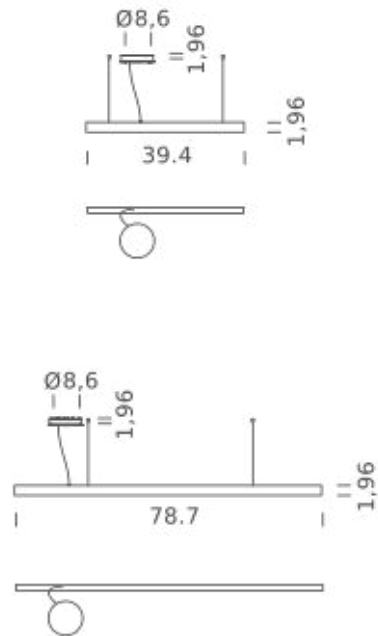

LINEAR 39.4" | UP-DOWNLIGHT - 2700K

LAMPING

Source	Linear LED
Total power	29W
Emission	Diffused orientable
Switching	DALI 1-100%
Tension	110/240V
Color temperature	2700K
Luminous flux	1666lm
Typ CRI	90
IP class	IP40
Dimensions	39.4"x1.9"
Materials	Aluminum
Notes	Round canopy with 1 x driver WALIMLED100/24 | 1 x dimmer interface WDIMDALIHP | 1 electrical cable length 16.4' | 2 adjustable metal cable length 9.8' (including ceiling attachments). RAL 9005 black | RAL 9016 white | shipped assembled

Codes

UZRL1710G15DBO
UZRL1710G15DNE
UZRL1710G15DOR

Structure

matt white
matt black
matt gold

Certificazioni