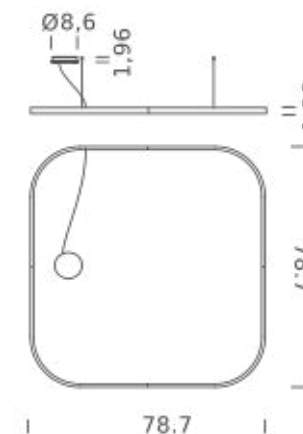

SQUARE 59"X59" | DOWNLIGHT - 3000K

LAMPING

Source	Linear LED
Total power	77W
Emission	Diffused orientable
Switching	DALI 1-100%
Tension	110/240V
Color temperature	3000K
Luminous flux	4692lm
Typ CRI	90
IP class	IP40
Dimensions	59"x59"x1.9"
Materials	Aluminum
Notes	Round canopy with 1 x driver WALIMLED100/24 | 1 x dimmer interface WDIMDALIHP | 1 x electrical cable 16.4' | 4 x adjustable metal cable length 9.8' (including ceiling attachments). RAL 9005 black | RAL 9016 white | shipped assembled

Codes

UZRQ1606G15WBO
UZRQ1606G15WNE
UZRQ1606G15WOR

Structure

matt white
matt black
matt gold

Certificazioni