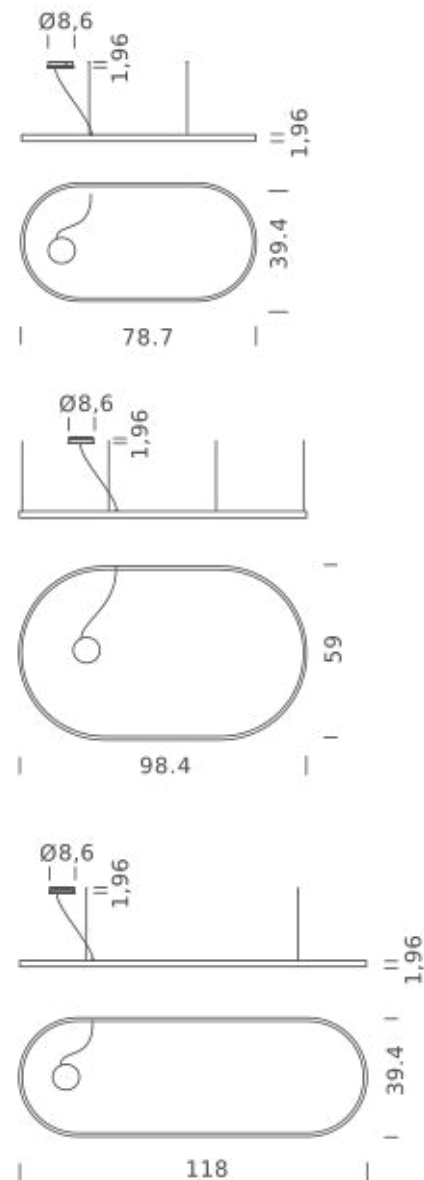

OVAL 118"X39.4" | DOWNLIGHT - 2700K

LAMPING

Source	Linear LED
Total power	98W
Emission	Diffused orientable
Switching	DALI 1-100%
Tension	110/240V
Color temperature	2700K
Luminous flux	5948lm
Typ CRI	90
IP class	IP40
Dimensions	118"x39.4"x1.9"
Materials	Aluminum
Notes	Round canopy with 1 x driver WALIMLED100/24 | 1 x dimmer interface WDIMDALIHP | 1 x electrical cable 16.4' | 4 x adjustable metal cable length 9.8' (including ceiling attachments). RAL 9005 black | RAL 9016 white | shipped assembled

Codes

UZRO16A30G15DBO
UZRO16A30G15DNE
UZRO16A30G15DOR

Structure

matt white
matt black
matt gold

Certificazioni