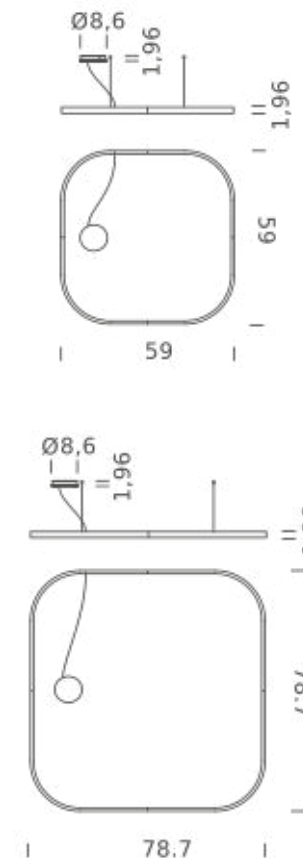

SQUARE 78.7"X78.7" | DOWNLIGHT - 3000K

LAMPING

Source	Linear LED
Total power	100W
Emission	Diffused orientable
Switching	DALI 1-100%
Tension	110/240V
Color temperature	3000K
Luminous flux	6456lm
Typ CRI	90
IP class	IP40
Dimensions	78.7"x78.7"x1.9"
Materials	Aluminum
Notes	Round canopy with 1 x driver WALIMLED100/24 | 1 x dimmer interface WDIMDALIHP | 1 x electrical cable 16.4' | 4 x adjustable metal cable length 9.8' (including ceiling attachments). RAL 9005 black | RAL 9016 white | shipped assembled

Codes

UZRQ1608G15WBO
UZRQ1608G15WNE
UZRQ1608G15WOR

Structure

matt white
matt black
matt gold

Certificazioni