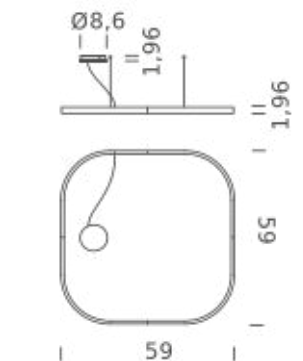

SQUARE 59"X59" | DOWNLIGHT - 4000K

LAMPING

Source	Linear LED
Total power	77W
Emission	Diffused orientable
Switching	DALI 1-100%
Tension	110/240V
Color temperature	4000K
Luminous flux	5214lm
Typ CRI	90
IP class	IP40
Dimensions	59"x59"x1.9"
Materials	Aluminum
Notes	Round canopy with 1 x driver WALIMLED100/24 | 1 x dimmer interface WDIMDALIHP | 1 x electrical cable 16.4' | 4 x adjustable metal cable length 9.8' (including ceiling attachments). RAL 9005 black | RAL 9016 white | shipped assembled

Codes

UZRQ1606G15NBO
UZRQ1606G15NNE
UZRQ1606G15NOR

Structure

matt white
matt black
matt gold

Certificazioni