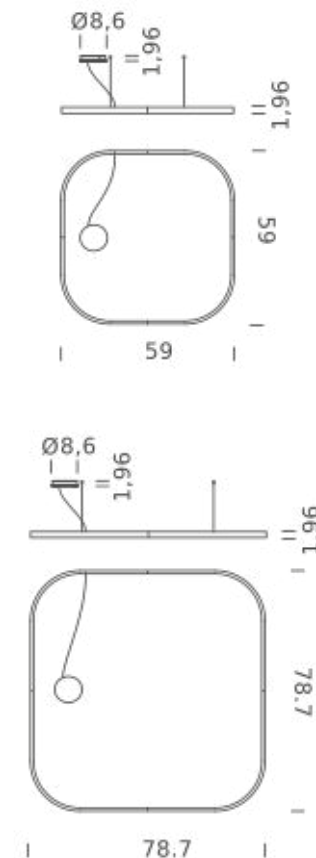

SQUARE 78.7"X78.7" | DOWNLIGHT - 2700K

LAMPING

Source	Linear LED
Total power	100W
Emission	Diffused orientable
Switching	DALI 1-100%
Tension	110/240V
Color temperature	2700K
Luminous flux	6098lm
Typ CRI	90
IP class	IP40
Dimensions	78.7"x78.7"x1.9"
Materials	Aluminum
Notes	Round canopy with 1 x driver WALIMLED100/24 | 1 x dimmer interface WDIMDALIHP | 1 x electrical cable 16.4' | 4 x adjustable metal cable length 9.8' (including ceiling attachments). RAL 9005 black | RAL 9016 white | shipped assembled

Codes

UZRQ1608G15DBO
UZRQ1608G15DNE
UZRQ1608G15DOR

Structure

matt white
matt black
matt gold

Certificazioni