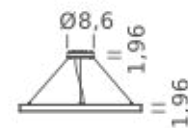

HOME 59" | DOWNLIGHT - 3000K

LAMPING

Source	Linear LED
Total power	68W
Emission	Diffused orientable
Switching	DALI 1-100%
Tension	110/240V
Color temperature	3000K
Luminous flux	4154lm
Typ CRI	90
IP class	IP40
Dimensions	ø59x1.9
Materials	Aluminum
Notes	Round canopy with 1 x driver WALIMLED100/24 | 1 x dimmer interface WDIMDALIHP | 1 x electrical cable 13.1' | 3 x adjustable metal cable (length from 9.8' to 0,16.4') (including ceiling attachment). RAL 9005 black | RAL 9016 white | shipped assembled

Codes

UZRC1615G15WBO
UZRC1615G15WNE
UZRC1615G15WOR

Structure

matt white
matt black
matt gold

Certificazioni

CIRCLE HOME 39.4"