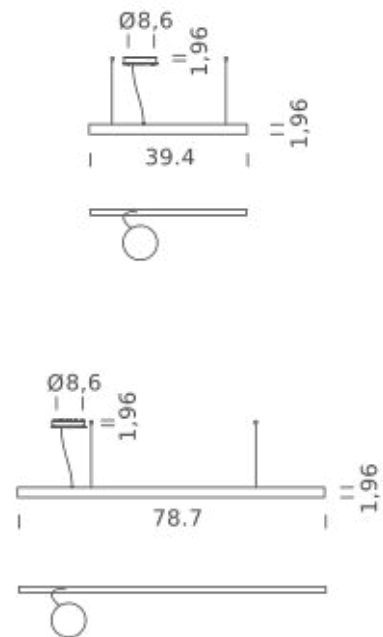

LINEAR 39.4" | UP-DOWNLIGHT - 3000K

LAMPING

Source	Linear LED
Total power	29W
Emission	Diffused orientable
Switching	DALI 1-100%
Tension	29W
Color temperature	3000K
Luminous flux	1764lm
Typ CRI	90
IP class	IP40
Dimensions	39.4"x1.9"
Materials	Aluminum
Notes	Round canopy with 1 x driver WALIMLED100/24 | 1 x dimmer interface WDIMDALIHP | 1 electrical cable length 16.4' | 2 adjustable metal cable length 9.8' (including ceiling attachments). RAL 9005 black | RAL 9016 white | shipped assembled

Codes

UZRL1710G15WBO
UZRL1710G15WNE
UZRL1710G15WOR

Structure

matt white
matt black
matt gold

Certificazioni