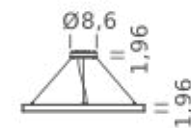

HOME 39.4" | UP-DOWNLIGHT - 3000K

LAMPING

Source	Linear LED
Total power	90W
Emission	Diffused orientable
Switching	DALI 1-100%
Tension	110/240V
Color temperature	3000K
Luminous flux	5539lm
Typ CRI	90
IP class	IP40
Dimensions	ø39.4x1.9
Materials	Aluminum
Notes	Round canopy with 1 x driver WALIMLED100/24 | 1 x dimmer interface WDIMDALIHP | 1 x electrical cable 13.1' | 3 x adjustable metal cable (length from 9.8' to 0,16.4') (including ceiling attachment). RAL 9005 black | RAL 9016 white | shipped assembled

Codes

UZRC1710G15WBO
UZRC1710G15WNE
UZRC1710G15WOR

Structure

matt white
matt black
matt gold

Certificazioni

CIRCLE HOME 39.4"