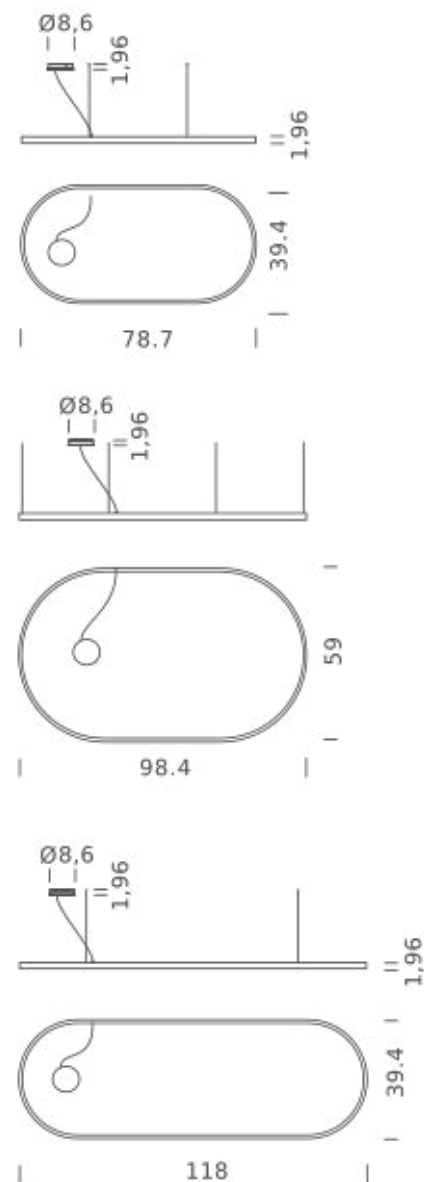

OVAL 98.4"X59" | DOWNLIGHT - 2700K

LAMPING

Source	Linear LED
Total power	97W
Emission	Diffused oriented
Switching	DALI 1-100%
Tension	110/240V
Color temperature	2700K
Luminous flux	5589lm
Typ CRI	90
IP class	IP40
Dimensions	98.4"x59"x1.9"
Materials	Aluminum
Notes	Round canopy with 1 x driver WALIMLED100/24 | 1 x dimmer interface WDIMDALIHP | 1 x electrical cable 16.4' | 6 x adjustable metal cable length 9.8' (including ceiling attachments). RAL 9005 black | RAL 9016 white | shipped in 4 pieces

Codes

UZRO16B25G15DBO
UZRO16B25G15DNE
UZRO16B25G15DOR

Structure

matt white
matt black
matt gold

Certificazioni