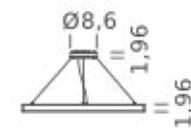

HOME 39.4" | UP-DOWNLIGHT - 4000K

LAMPING

Source	Linear LED
Total power	90W
Emission	Diffused orientable
Switching	DALI 1-100%
Tension	110/240V
Color temperature	4000K
Luminous flux	6154lm
Typ CRI	90
IP class	IP40
Dimensions	ø39.4x1.9
Materials	Aluminum
Notes	Round canopy with 1 x driver WALIMLED100/24 | 1 x dimmer interface WDIMDALIHP | 1 x electrical cable 13.1' | 3 x adjustable metal cable (length from 9.8' to 0,16.4') (including ceiling attachment). RAL 9005 black | RAL 9016 white | shipped assembled

Codes

UZRC1710G15NBO
UZRC1710G15NNE
UZRC1710G15NOR

Structure

matt white
matt black
matt gold

Certificazioni

CIRCLE HOME 39.4"