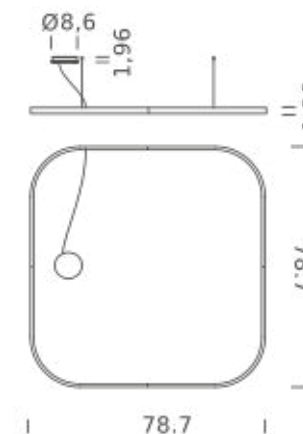

SQUARE 59"X59" | DOWNLIGHT - 4000K

LAMPING

Source	Linear LED
Total power	77W
Emission	Diffused orientable
Switching	DALI 1-100%
Tension	110/240V
Color temperature	4000K
Luminous flux	5214lm
Typ CRI	90
IP class	IP40
Dimensions	59"x59"x1.9"
Materials	Aluminum
Notes	Round canopy with 1 x driver WALIMLED100/24 | 1 x dimmer interface WDIMDALIHP | 1 x electrical cable 16.4' | 4 x adjustable metal cable length 9.8' (including ceiling attachments). RAL 9005 black | RAL 9016 white | shipped assembled

Codes

UZRQ1606G15NBO
UZRQ1606G15NNE
UZRQ1606G15NOR

Structure

matt white
matt black
matt gold

Certificazioni