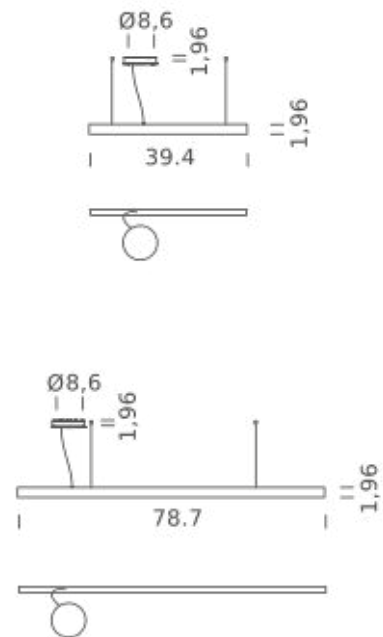

LINEAR 78.7" | DOWNLIGHT - 4000K

LAMPING

Source	Linear LED
Total power	29W
Emission	Diffused orientable
Switching	DALI 1-100%
Tension	110/240V
Color temperature	4000K
Luminous flux	1960lm
Typ CRI	90
IP class	IP40
Dimensions	78.7"x1.9"
Materials	Aluminum
Notes	Round canopy with 1 x driver WALIMLED100/24 | 1 x dimmer interface WDIMDALIHP | 1 electrical cable length 16.4' | 2 adjustable metal cable length 9.8' (including ceiling attachments). RAL 9005 black | RAL 9016 white | shipped assembled

Codes

UZRL1620G15NBO
UZRL1620G15NNE
UZRL1620G15NOR

Structure

matt white
matt black
matt gold

Certificazioni