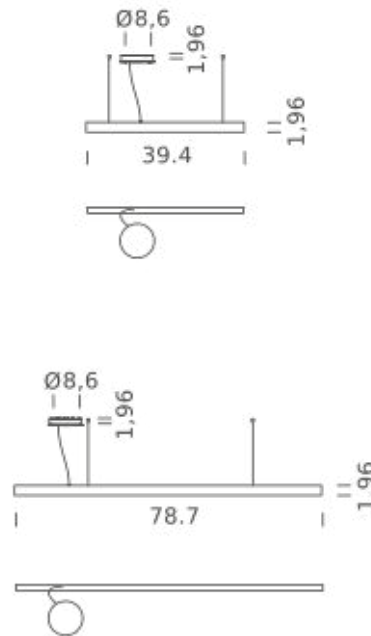

LINEAR 78.7" | UP-DOWNLIGHT - 3000K

LAMPING

Source	Linear LED
Total power	58W
Emission	Diffused orientable
Switching	DALI 1-100%
Tension	110/240V
Color temperature	3000K
Luminous flux	3528lm
Typ CRI	90
IP class	IP40
Dimensions	78.7"x1.9"
Materials	Aluminum
Notes	Round canopy with 1 x driver WALIMLED100/24 | 1 x dimmer interface WDIMDALIHP | 1 electrical cable length 16.4' | 2 adjustable metal cable length 9.8' (including ceiling attachments). RAL 9005 black | RAL 9016 white | shipped assembled

Codes

UZRL1720G15WBO
UZRL1720G15WNE
UZRL1720G15WOR

Structure

matt white
matt black
matt gold

Certificazioni