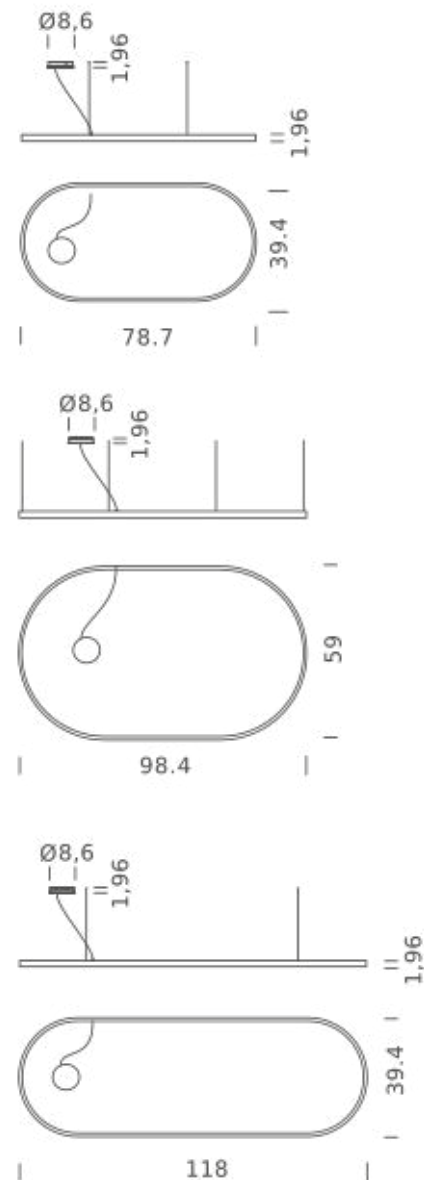

OVAL 118"X39.4" | DOWNLIGHT - 4000K

LAMPING

Source	Linear LED
Total power	98W
Emission	Diffused oriented
Switching	DALI 1-100%
Tension	110/240V
Color temperature	4000K
Luminous flux	6997lm
Typ CRI	90
IP class	IP40
Dimensions	118"x39.4"x1.9"
Materials	Aluminum
Notes	Round canopy with 1 x driver WALIMLED100/24 | 1 x dimmer interface WDIMDALIHP | 1 x electrical cable 16.4' | 4 x adjustable metal cable length 9.8' (including ceiling attachments). RAL 9005 black | RAL 9016 white | shipped assembled

Codes

UZRO16A30G15NBO
UZRO16A30G15NNE
UZRO16A30G15NOR

Structure

matt white
matt black
matt gold

Certificazioni