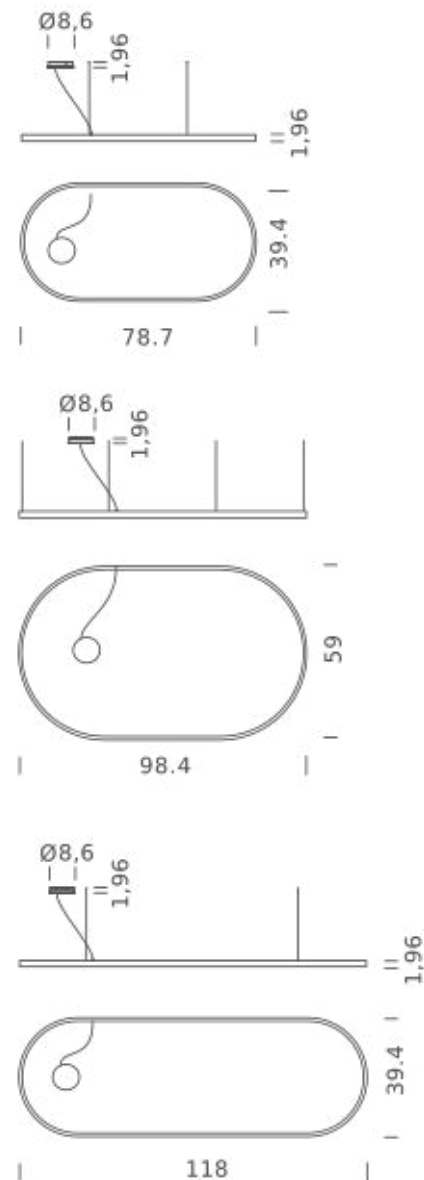

OVAL 78.7"X39.4" | DOWNLIGHT - 4000K

LAMPING

Source	Linear LED
Total power	74w
Emission	Diffused orientable
Switching	DALI 1-100%
Tension	110/240V
Color temperature	4000K
Luminous flux	5037lm
Typ CRI	90
IP class	IP40
Dimensions	78.7"x39.4"x1.9"
Materials	Aluminum
Notes	Round canopy with 1 x driver WALIMLED100/24 | 1 x dimmer interface WDIMDALIHP | 1 x electrical cable 16.4' | 4 x adjustable metal cable length 9.8' (including ceiling attachments). RAL 9005 black | RAL 9016 white | shipped assembled

Codes

UZRO16A20G15NBO
UZRO16A20G15NNE
UZRO16A20G15NOR

Structure

matt white
matt black
matt gold

Certificazioni