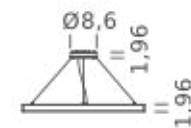

HOME 78.7" | DOWNLIGHT - 2700K

LAMPING

Source	Linear LED
Total power	90W
Emission	Diffused orientable
Switching	DALI 1-100%
Tension	110/240V
Color temperature	2700K
Typ CRI	90
IP class	IP40
Dimensions	ø78.7x1.9
Materials	Aluminum
Notes	1 x driver WALIMLED100/24 | 1 x dimmer interface WDIMDALIHP | 1 x electrical cable 16.4' | 4 x adjustable metal cable length 9.8' (including ceiling attachment). Remote driver | RAL 9005 black | RAL 9016 white | shipped in 2 pieces

Codes

UZRC1620G15DBO
UZRC1620G15DNE
UZRC1620G15DOR

Structure

matt white
matt black
matt gold

Certificazioni

CIRCLE HOME 39.4"