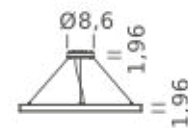

HOME 59" | DOWNLIGHT - 4000K

LAMPING

Source	Linear LED
Total power	68W
Emission	Diffused orientable
Switching	DALI 1-100%
Tension	110/240V
Color temperature	4000K
Luminous flux	4616lm
Typ CRI	90
IP class	IP40
Dimensions	ø59x1.9
Materials	Aluminum
Notes	Round canopy with 1 x driver WALIMLED100/24 | 1 x dimmer interface WDIMDALIHP | 1 x electrical cable 13.1' | 3 x adjustable metal cable (length from 9.8' to 0,16.4') (including ceiling attachment). RAL 9005 black | RAL 9016 white | shipped assembled

Codes

UZRC1615G15NBO
UZRC1615G15NNE
UZRC1615G15NOR

Structure

matt white
matt black
matt gold

Certificazioni

CIRCLE HOME 39.4"