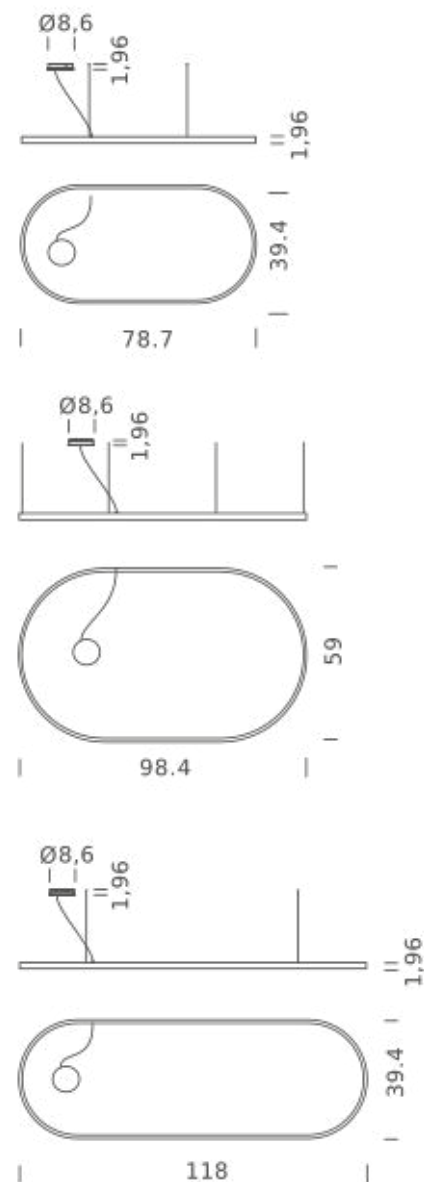

OVAL 78.7"X39.4" | DOWNLIGHT - 2700K

LAMPING

Source	Linear LED
Total power	74W
Emission	Diffused orientable
Switching	DALI 1-100%
Tension	110/240V
Color temperature	2700K
Luminous flux	4282lm
Typ CRI	90
IP class	IP40
Dimensions	78.7"x39.4"x1.9"
Materials	Aluminum
Notes	Round canopy with 1 x driver WALIMLED100/24 | 1 x dimmer interface WDIMDALIHP | 1 x electrical cable 16.4' | 4 x adjustable metal cable length 9.8' (including ceiling attachments). RAL 9005 black | RAL 9016 white | shipped assembled

Codes

UZRO16A20G15DBO
UZRO16A20G15DNE
UZRO16A20G15DOR

Structure

matt white
matt black
matt gold

Certificazioni