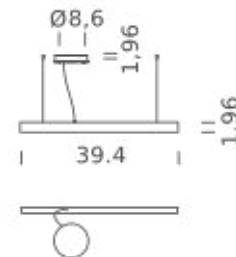

LINEAR 39.4" | DOWNLIGHT - 4000K

LAMPING

Source	Linear LED
Total power	14.5W
Emission	Diffused orientable
Switching	DALI 1-100%
Tension	110/240V
Color temperature	4000K
Luminous flux	980lm
Typ CRI	90
IP class	IP40
Dimensions	39.4"x1.9"
Materials	Aluminum
Notes	Round canopy with 1 x driver WALIMLED100/24 | 1 x dimmer interface WDIMDALIHP | 1 electrical cable length 16.4' | 2 x adjustable metal cable length 9.8' (including ceiling attachments). RAL 9005 black | RAL 9016 white | shipped assembled

Codes

UZRL1610G15NBO
UZRL1610G15NNE
UZRL1610G15NOR

Structure

matt white
matt black
matt gold

Certificazioni