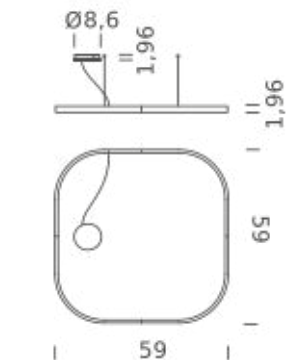

SQUARE 59"X59" | DOWNLIGHT - 2700K

LAMPING

Source	Linear LED
Total power	77W
Emission	Diffused oriented
Switching	DALI 1-100%
Tension	110/240V
Color temperature	2700K
Luminous flux	4432lm
Typ CRI	90
IP class	IP40
Dimensions	59"x59"x1.9"
Materials	Aluminum
Notes	Round canopy with 1 x driver WALIMLED100/24 | 1 x dimmer interface WDIMDALIHP | 1 x electrical cable 16.4' | 4 x adjustable metal cable length 9.8' (including ceiling attachments). RAL 9005 black | RAL 9016 white | shipped assembled

Codes

UZRQ1606G15DBO
UZRQ1606G15DNE
UZRQ1606G15DOR

Structure

matt white
matt black
matt gold

Certificazioni