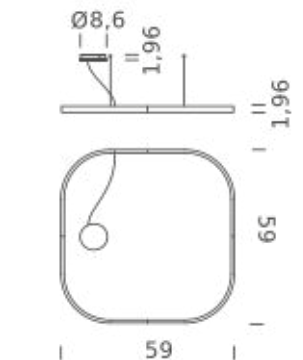

SQUARE 78.7"X78.7" | DOWNLIGHT - 4000K

LAMPING

Source	Linear LED
Total power	100W
Emission	Diffused orientable
Switching	DALI 1-100%
Tension	110/240V
Color temperature	4000K
Luminous flux	7174lm
Typ CRI	90
IP class	IP40
Dimensions	78.7"x78.7"x1.9"
Materials	Aluminum
Notes	Round canopy with 1 x driver WALIMLED100/24 | 1 x dimmer interface WDIMDALIHP | 1 x electrical cable 16.4' | 4 x adjustable metal cable length 9.8' (including ceiling attachments). RAL 9005 black | RAL 9016 white | shipped assembled

Codes

UZRQ1608G15NBO
UZRQ1608G15NNE
UZRQ1608G15NOR

Structure

matt white
matt black
matt gold

Certificazioni