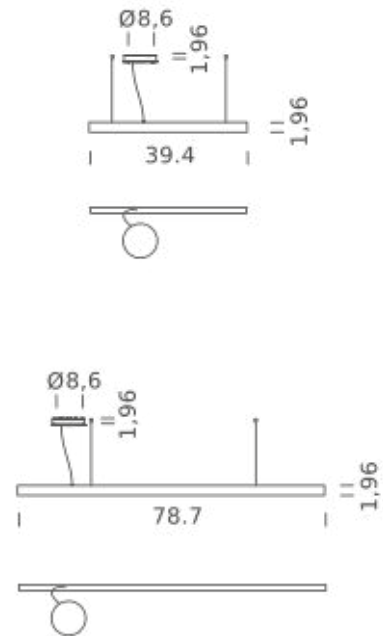

LINEAR 39.4" | UP-DOWNLIGHT - 4000K

LAMPING

Source	Linear LED
Total power	29W
Emission	Diffused orientable
Switching	DALI 1-100%
Tension	110/240V
Color temperature	4000K
Luminous flux	1960lm
Typ CRI	90
IP class	IP40
Dimensions	39.4"x1.9"
Materials	Aluminum
Notes	Round canopy with 1 x driver WALIMLED100/24 | 1 x dimmer interface WDIMDALIHP | 1 electrical cable length 16.4' | 2 adjustable metal cable length 9.8' (including ceiling attachments). RAL 9005 black | RAL 9016 white | shipped assembled

Codes

UZRL1710G15NBO
UZRL1710G15NNE
UZRL1710G15NOR

Structure

matt white
matt black
matt gold

Certificazioni