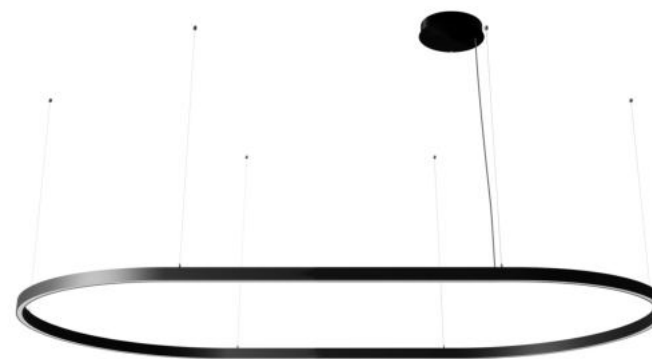

ZIRKOL – O

ZIRKOL -O is a family of oval suspension lamps suitable for general and decorative lighting.

Anodized aluminium body and opal screen for a homogeneous lighting.

Available as single direct light emission version with high flux and different colour temperatures.

Driver and dimmer interface included