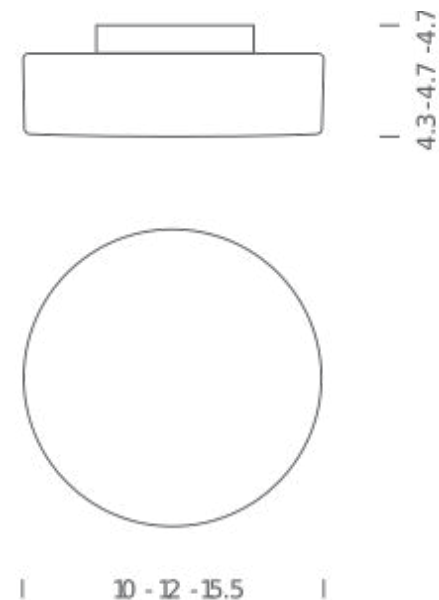

TANGO

Wall and ceiling lamp, widespread light. Triplex opal white matt or shiny glass with metal base. Mounts to standard 42 octagonal junction box.

10" INCANDESCENT

LAMPING

Source	1 X 75W E26
Total power	1 X 75W
Emission	DIFFUSED
Switching	dimnable
Tension	120V
IP class	20
Dimensions	Ø 10" X 4.3"H
Materials	glass + metal
Accessories	Lipari ring,

Codes

M3816
M3816S

Structure/Diffuser

White/Opal White Glass
Shiny White Glass

PACKAGE

Package 01

Dimension: 13" x 13" x 9" inches / Net weight: 5 lbs

Certificazioni

12" INCANDESCENT

LAMPING

Source	2 X 40W E26
Total power	2 X 40W
Emission	DIFFUSED
Switching	dimnable
Tension	120V
IP class	20
Dimensions	Ø 12" X 4.7" H
Materials	glass + metal
Accessories	Lipari ring,

Codes

M3824
M3824S

Structure/Diffuser

White/Opal White Glass
Shiny White Glass

PACKAGE

Package 01

Dimension: 17" x 17" x 15" inches / Net weight: 8 lbs

Certificazioni

10" LED