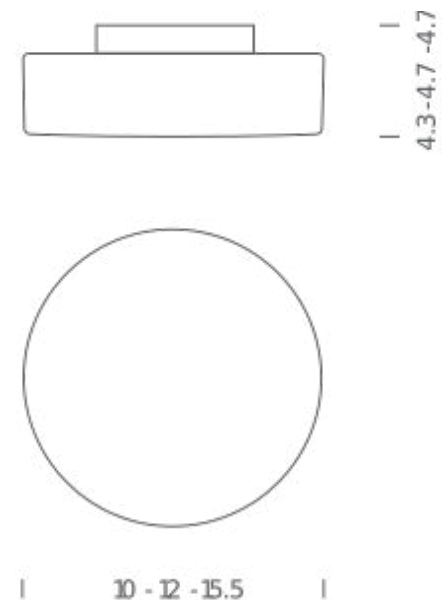

12" INCANDESCENT

LAMPING

Source	2 X 40W E26
Total power	2 X 40W
Emission	DIFFUSED
Switching	dimnable
Tension	120V
IP class	20
Dimensions	Ø 12" X 4.7" H
Materials	glass + metal
Accessories	Lipari ring,

Codes

M3824
M3824S

Structure/Diffuser

White/Opal White Glass
Shiny White Glass

PACKAGE

Package 01

Dimension: 17" x 17" x 15" inches / Net weight: 8 lbs

Certificazioni

10" LED

Codes

M3816LED
M3816SLED

Structure/Diffuser

White/Opal White Glass
Shiny White Glass

PACKAGE

Package 01 Dimension: 13" x 13" x 9" inches / Net weight: 5 lbs

Certificazioni

12" LED

Codes

M3824LED
M3824SLED

Structure/Diffuser

White/Opal White Glass
Shiny White Glass

PACKAGE

Package 01 Dimension: 17" x 17" x 15" inches / Net weight: 8 lbs

Certificazioni

15.5" LED