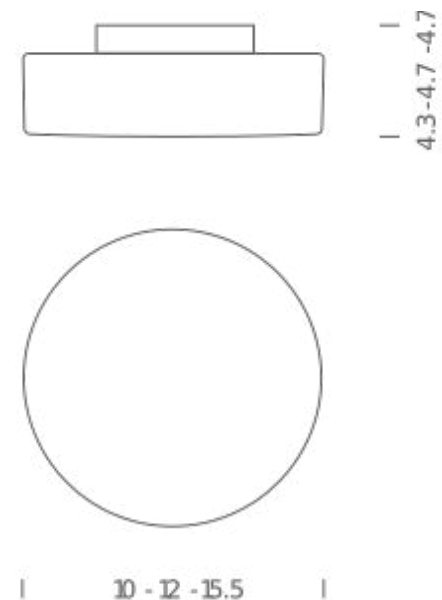

M3824
M3824S

Structure/Diffuser

White/Opal White Glass
Shiny White Glass

PACKAGE

Package 01

Dimension: 17" x 17" x 15" inches / Net weight: 8 lbs

Certificazioni

10" LED

Codes

M3816LED
M3816SLED

Structure/Diffuser

White/Opal White Glass
Shiny White Glass

PACKAGE

Package 01 Dimension: 13" x 13" x 9" inches / Net weight: 5 lbs

Certificazioni

12" LED

Codes

M3824LED
M3824SLED

Structure/Diffuser

White/Opal White Glass
Shiny White Glass

PACKAGE

Package 01 Dimension: 17" x 17" x 15" inches / Net weight: 8 lbs

Certificazioni

15.5" LED

Codes

M3825LED
M3825SLED

Structure/Diffuser

White/Opal White Glass
Shiny White Glass

PACKAGE

Package 01 Dimension: 19" x 19" x 15" inches

Certificazioni