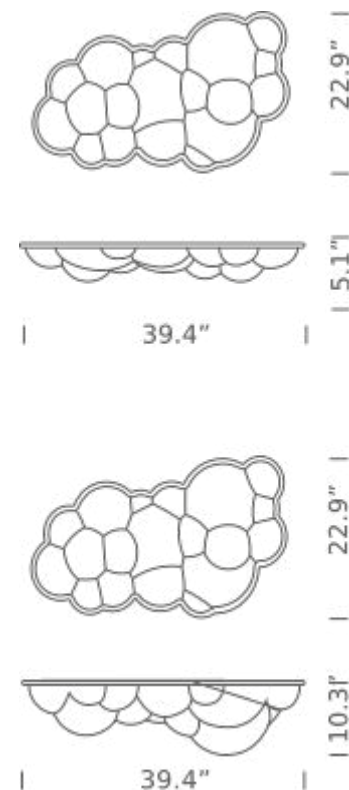

H9.8" LED

LAMPING

Source	LINEAR LED
Total power	45W
Emission	DIFFUSED
Switching	dimmable 1-10V
Tension	120V
Color temperature	2700K
Luminous flux	4000lm (luminous output)
Typ CRI	85
Energy class	A+
Materials	pmma
Notes	DALI version on request
Accessories	Lipari ring,

Codes

NUM LWW 31

Structure

white

PACKAGE

Package 01

Dimension: 43,3"x26.8"x18.9" inches

Certificazioni

H5.5" LED

LAMPING

Source	LINEAR LED
Total power	45W
Emission	DIFFUSED
Switching	dimmable 1-10V
Tension	120V
Color temperature	2700K
Luminous flux	4000lm (luminous output)
Typ CRI	85
Energy class	A+
Materials	pmma
Notes	DALI version on request
Accessories	Lipari ring,

Codes

NUM LWW 32

Structure

white

PACKAGE

Package 01

Dimension: 43,3"x26.8"x18.9" inches

Certificazioni