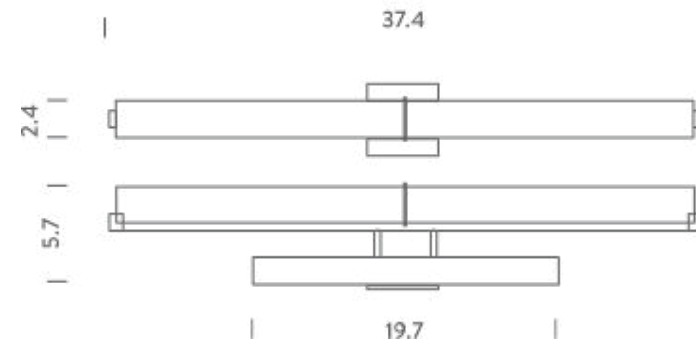

Codes

NOR LLW 32

Structure/Diffuser

chrome/white

PACKAGE

Package 01

Dimension: 13.8" x 29.5" x 5.9" inches / Net weight: 8,8 lbs

37" LED

LAMPING

Source	LED BOARD
Total power	27W
Emission	DIFFUSED
Switching	Dimmable 0-10V
Tension	120V
Color temperature	3000K
Luminous flux	2400lm (luminous output)
Typ CRI	85
Energy class	A+
IP class	20
Dimensions	37.4" x 5.7" x 2.4"
Materials	aluminum + pmma
Notes	horizontal and vertical mounting
Net lamp weight	11 lbs

Codes

NOR LLW 33

Structure/Diffuser

chrome/white

PACKAGE

Package 01

Dimension: 13.8" x 43.3" x 5.9" inches / Net weight: 13,2 lbs

10" HALO

LAMPING

Source	R7S (2.9")
Total power	250W
Emission	DIFFUSED
Switching	dimmable, according to bulb
Tension	120V
IP class	20
Dimensions	9.8" x 5.5" x 2.4"
Materials	aluminum + glass
Notes	horizontal mounting only, glass diffuser
Net lamp weight	4 lbs