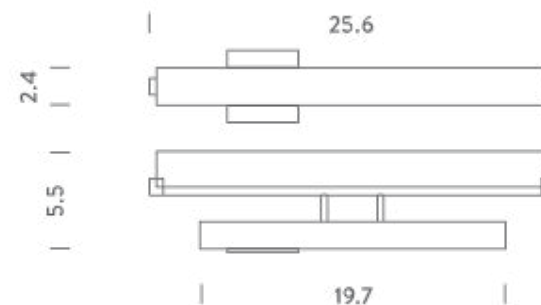

25" LED

LAMPING

Source	LED BOARD
Total power	17,5W
Emission	DIFFUSED
Switching	Dimmable 0-10V
Tension	120V
Color temperature	3000K
Luminous flux	1444lm (luminous output)
Typ CRI	85
Energy class	A+
IP class	20
Dimensions	25.6" x 5.5" x 2.4"
Materials	aluminum + pmma
Notes	horizontal and vertical mounting
Net lamp weight	6,6 lbs

Codes

NOR LLW 32

Structure/Diffuser

chrome/white

PACKAGE

Package 01

Dimension: 13.8" x 29.5" x 5.9" inches / Net weight: 8,8 lbs

37" LED

LAMPING

Source	LED BOARD
Total power	27W
Emission	DIFFUSED
Switching	Dimmable 0-10V
Tension	120V
Color temperature	3000K
Luminous flux	2400lm (luminous output)
Typ CRI	85
Energy class	A+
IP class	20
Dimensions	37.4" x 5.7" x 2.4"
Materials	aluminum + pmma
Notes	horizontal and vertical mounting
Net lamp weight	11 lbs

Codes

NOR LLW 33

Structure/Diffuser

chrome/white

PACKAGE

Package 01

Dimension: 13.8" x 43.3" x 5.9" inches / Net weight: 13,2 lbs

10" HALO