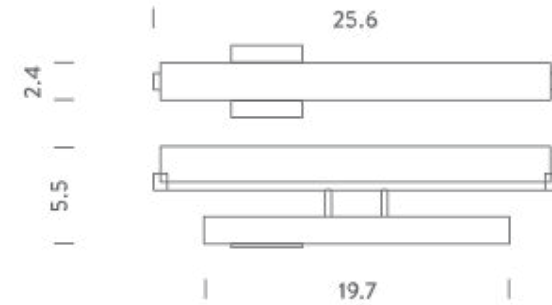

Codes

NOR LLW 32

Structure/Diffuser

chrome/white

PACKAGE

Package 01

Dimension: 13.8" x 29.5" x 5.9" inches / Net weight: 8,8 lbs

37" LED

LAMPING

Source	LED BOARD
Total power	27W
Emission	DIFFUSED
Switching	Dimmable 0-10V
Tension	120V
Color temperature	3000K
Luminous flux	2400lm (luminous output)
Typ CRI	85
Energy class	A+
IP class	20
Dimensions	37.4" x 5.7" x 2.4"
Materials	aluminum + pmma
Notes	horizontal and vertical mounting
Net lamp weight	11 lbs

Codes

NOR LLW 33

Structure/Diffuser

chrome/white

PACKAGE

Package 01

Dimension: 13.8" x 43.3" x 5.9" inches / Net weight: 13,2 lbs

10" HALO

LAMPING

Source	R7S (2.9")
Total power	250W
Emission	DIFFUSED
Switching	dimmable, according to bulb
Tension	120V
IP class	20
Dimensions	9.8" x 5.5" x 2.4"
Materials	aluminum + glass
Notes	horizontal mounting only, glass diffuser
Net lamp weight	4 lbs