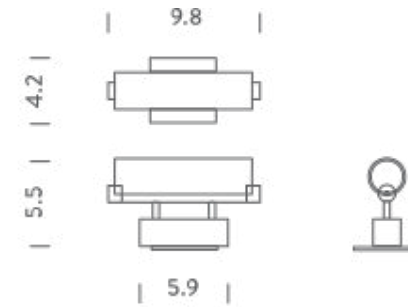

Codes

NOR LLW 32

Structure/Diffuser

chrome/white

PACKAGE

Package 01

Dimension: 13.8" x 29.5" x 5.9" inches / Net weight: 8,8 lbs

37" LED

LAMPING

Source	LED BOARD
Total power	27W
Emission	DIFFUSED
Switching	Dimmable 0-10V
Tension	120V
Color temperature	3000K
Luminous flux	2400lm (luminous output)
Typ CRI	85
Energy class	A+
IP class	20
Dimensions	37.4" x 5.7" x 2.4"
Materials	aluminum + pmma
Notes	horizontal and vertical mounting
Net lamp weight	11 lbs

Codes

NOR LLW 33

Structure/Diffuser

chrome/white

PACKAGE

Package 01

Dimension: 13.8" x 43.3" x 5.9" inches / Net weight: 13,2 lbs

10" HALO

LAMPING

Source	R7S (2.9")
Total power	250W
Emission	DIFFUSED
Switching	dimmable, according to bulb
Tension	120V
IP class	20
Dimensions	9.8" x 5.5" x 2.4"
Materials	aluminum + glass
Notes	horizontal mounting only, glass diffuser
Net lamp weight	4 lbs