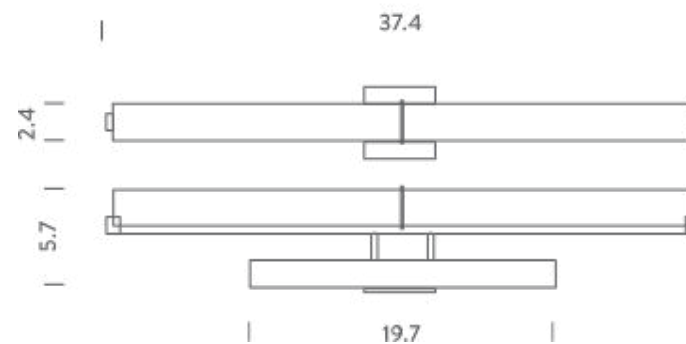

NORMA

Mario Barbaglia

LED and halogen wall lamps with widespread light. Tube diffuser in sandblasted Pyrex or in opal metacrylate (LED), mounted on a glossy polished aluminium structure.

10" LED

LAMPING

Source	LED BOARD
Total power	20W
Emission	DIFFUSED
Tension	120V
Color temperature	3000K
Luminous flux	1800lm (luminous output)
Typ CRI	85
Energy class	A+
IP class	20
Dimensions	9.8" x 4.2" x 5.5"
Materials	aluminum + pmma
Notes	horizontal and vertical mounting
Net lamp weight	4 lbs

Codes

NOR LLW 35

Structure/Diffuser

chrome/white

PACKAGE

Package 01

Dimension: 14.6" x 14.6" x 5.5" inches / Net weight: 5,5 lbs

Certificazioni

25" LED

LAMPING

Source	LED BOARD
Total power	17,5W
Emission	DIFFUSED
Switching	Dimmable 0-10V
Tension	120V
Color temperature	3000K
Luminous flux	1444lm (luminous output)
Typ CRI	85
Energy class	A+
IP class	20
Dimensions	25.6" x 5.5" x 2.4"
Materials	aluminum + pmma
Notes	horizontal and vertical mounting
Net lamp weight	6,6 lbs

Codes

NOR LLW 32

Structure/Diffuser

chrome/white

PACKAGE

Package 01

Dimension: 13.8" x 29.5" x 5.9" inches / Net weight: 8,8 lbs

37" LED