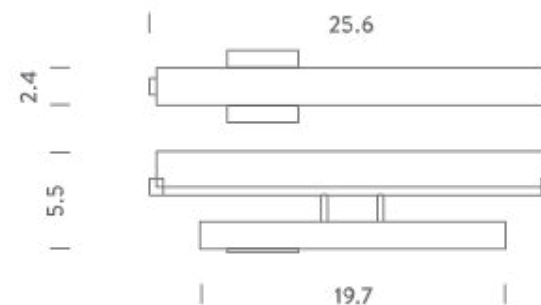

NORMA

Mario Barbaglia

LED and halogen wall lamps with widespread light. Tube diffuser in sandblasted Pyrex or in opal metacrylate (LED), mounted on a glossy polished aluminium structure.

10" LED

LAMPING

Source	LED BOARD
Total power	20W
Emission	DIFFUSED
Tension	120V
Color temperature	3000K
Luminous flux	1800lm (luminous output)
Typ CRI	85
Energy class	A+
IP class	20
Dimensions	9.8" x 4.2" x 5.5"
Materials	aluminum + pmma
Notes	horizontal and vertical mounting
Net lamp weight	4 lbs

Codes

NOR LLW 35

Structure/Diffuser

chrome/white

PACKAGE

Package 01

Dimension: 14.6" x 14.6" x 5.5" inches / Net weight: 5,5 lbs

Certificazioni

25" LED

LAMPING

Source	LED BOARD
Total power	17,5W
Emission	DIFFUSED
Switching	Dimmable 0-10V
Tension	120V
Color temperature	3000K
Luminous flux	1444lm (luminous output)
Typ CRI	85
Energy class	A+
IP class	20
Dimensions	25.6" x 5.5" x 2.4"
Materials	aluminum + pmma
Notes	horizontal and vertical mounting
Net lamp weight	6,6 lbs

Codes

NOR LLW 32

Structure/Diffuser

chrome/white

PACKAGE

Package 01

Dimension: 13.8" x 29.5" x 5.9" inches / Net weight: 8,8 lbs

37" LED