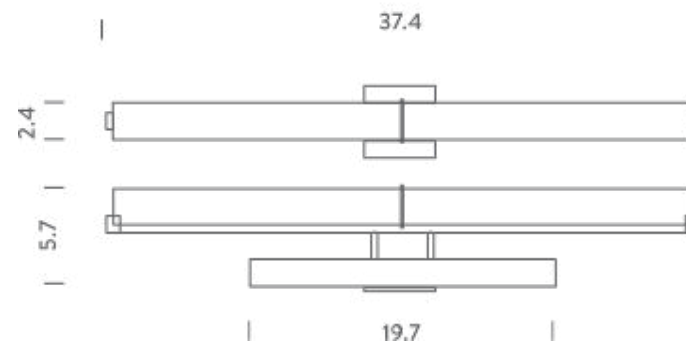

NORMA

Mario Barbaglia

LED and halogen wall lamps with widespread light. Tube diffuser in sandblasted Pyrex or in opal metacrylate (LED), mounted on a glossy polished aluminium structure.

10" LED

LAMPING

Source	LED BOARD
Total power	20W
Emission	DIFFUSED
Tension	120V
Color temperature	3000K
Luminous flux	1800lm (luminous output)
Typ CRI	85
Energy class	A+
IP class	20
Dimensions	9.8" x 4.2" x 5.5"
Materials	aluminum + pmma
Notes	horizontal and vertical mounting
Net lamp weight	4 lbs

Codes

NOR LLW 32

Structure/Diffuser

chrome/white

PACKAGE

Package 01

Dimension: 13.8" x 29.5" x 5.9" inches / Net weight: 8,8 lbs

37" LED

LAMPING

Source	LED BOARD
Total power	27W
Emission	DIFFUSED
Switching	Dimmable 0-10V
Tension	120V
Color temperature	3000K
Luminous flux	2400lm (luminous output)
Typ CRI	85
Energy class	A+
IP class	20
Dimensions	37.4" x 5.7" x 2.4"
Materials	aluminum + pmma
Notes	horizontal and vertical mounting
Net lamp weight	11 lbs

Codes

NOR LLW 33

Structure/Diffuser

chrome/white

PACKAGE

Package 01

Dimension: 13.8" x 43.3" x 5.9" inches / Net weight: 13,2 lbs

10" HALO