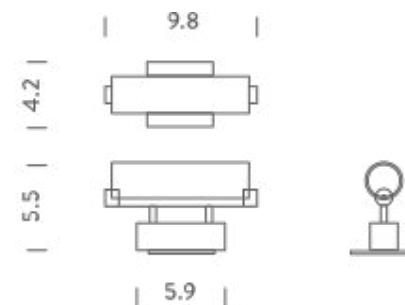

25" LED

LAMPING

Source	LED BOARD
Total power	17,5W
Emission	DIFFUSED
Switching	Dimmable 0-10V
Tension	120V
Color temperature	3000K
Luminous flux	1444lm (luminous output)
Typ CRI	85
Energy class	A+
IP class	20
Dimensions	25.6" x 5.5" x 2.4"
Materials	aluminum + pmma
Notes	horizontal and vertical mounting
Net lamp weight	6,6 lbs

Codes

NOR LLW 32

Structure/Diffuser

chrome/white

PACKAGE

Package 01

Dimension: 13.8" x 29.5" x 5.9" inches / Net weight: 8,8 lbs

37" LED

LAMPING

Source	LED BOARD
Total power	27W
Emission	DIFFUSED
Switching	Dimmable 0-10V
Tension	120V
Color temperature	3000K
Luminous flux	2400lm (luminous output)
Typ CRI	85
Energy class	A+
IP class	20
Dimensions	37.4" x 5.7" x 2.4"
Materials	aluminum + pmma
Notes	horizontal and vertical mounting
Net lamp weight	11 lbs

Codes

NOR LLW 33

Structure/Diffuser

chrome/white

PACKAGE

Package 01

Dimension: 13.8" x 43.3" x 5.9" inches / Net weight: 13,2 lbs

10" HALO