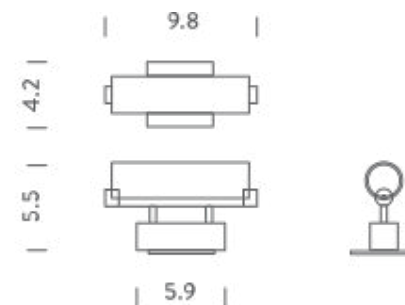

NORMA

Mario Barbaglia

LED and halogen wall lamps with widespread light. Tube diffuser in sandblasted Pyrex or in opal metacrylate (LED), mounted on a glossy polished aluminium structure.

10" LED

LAMPING

Source	LED BOARD
Total power	20W
Emission	DIFFUSED
Tension	120V
Color temperature	3000K
Luminous flux	1800lm (luminous output)
Typ CRI	85
Energy class	A+
IP class	20
Dimensions	9.8" x 4.2" x 5.5"
Materials	aluminum + pmma
Notes	horizontal and vertical mounting
Net lamp weight	4 lbs

Codes

NOR LLW 35

Structure/Diffuser

chrome/white

PACKAGE

Package 01

Dimension: 14.6" x 14.6" x 5.5" inches / Net weight: 5,5 lbs

Certificazioni

25" LED

LAMPING

Source	LED BOARD
Total power	17,5W
Emission	DIFFUSED
Switching	Dimmable 0-10V
Tension	120V
Color temperature	3000K
Luminous flux	1444lm (luminous output)
Typ CRI	85
Energy class	A+
IP class	20
Dimensions	25.6" x 5.5" x 2.4"
Materials	aluminum + pmma
Notes	horizontal and vertical mounting
Net lamp weight	6,6 lbs

Codes

NOR LLW 32

Structure/Diffuser

chrome/white

PACKAGE

Package 01

Dimension: 13.8" x 29.5" x 5.9" inches / Net weight: 8,8 lbs

37" LED