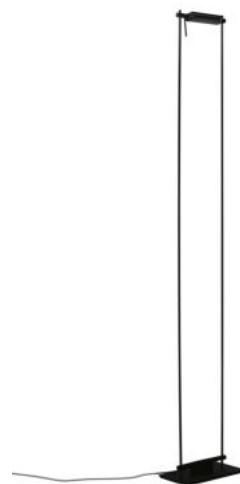

# LOGO FLOOR

*Mario Barbaglia*

Floor LED and halogen lamp with adjustable head, in aluminum and printed ABS. In the LED version the perforated reflector is painted in black. Widespread adjustable light, dimmable.

## LAMPING

Source	R7S (4.5")
Total power	250W
Emission	ORIENTABLE, 140°
Switching	dimmable
Tension	120V
IP class	20
Accessories	Lipari ring,