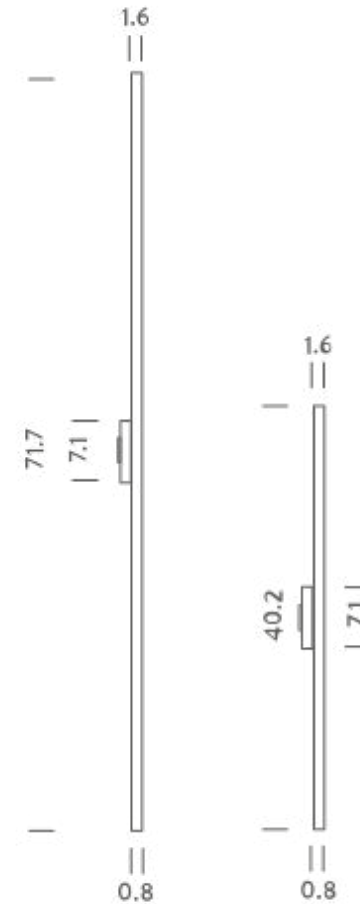

L40 | 2700K

LAMPING

Source	linear LED
Total power	19W
Emission	diffused, side emission
Tension	120V
Color temperature	2700K
Luminous flux	1125lm (luminous output)
Typ CRI	85
Energy class	A+
IP class	20
Dimensions	40.2 x 0.8
Materials	Aluminium + PC + ABS
Notes	side emission, driver not included

LAMPING

Source	linear LED
Total power	19W
Emission	diffused, side emission
Tension	120V
Color temperature	3000K
Luminous flux	1125lm (luminous output)
Typ CRI	85
Energy class	A+
IP class	20
Dimensions	40.2 x 0.8
Materials	Aluminium + PC + ABS
Notes	orientable 340°, side emission, driver not included

LAMPING

Source	linear LED
Total power	33W
Emission	diffused, side emission
Tension	120V
Color temperature	2700K
Luminous flux	1765lm (luminous output)
Typ CRI	85
Energy class	A+
IP class	20
Dimensions	71.7 x 0.8
Materials	Aluminium + PC + ABS
Notes	orientable 340°, side emission, driver not included

Codes

LIN LW2 32

Structure

white/grey

PACKAGE

Package 01

Dimension: 7.1 x 8.7 x 74.8 inches / Gross weight: 7.7 lbs

L72 | 3000K