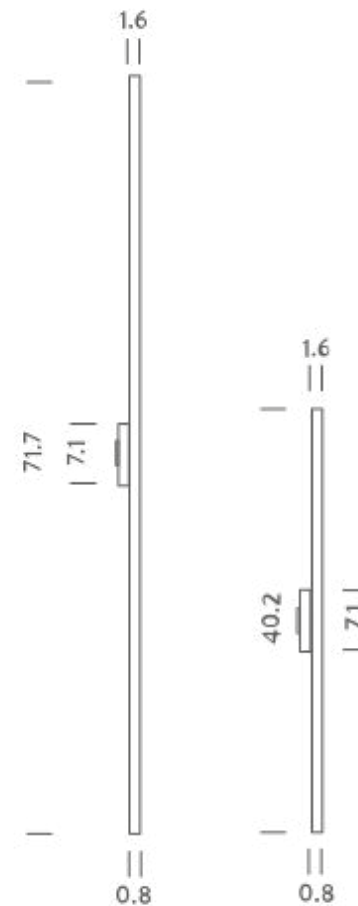

L40 | 2700K

LAMPING

Source	linear LED
Total power	19W
Emission	diffused, side emission
Tension	120V
Color temperature	2700K
Luminous flux	1125lm (luminous output)
Typ CRI	85
Energy class	A+
IP class	20
Dimensions	40.2 x 0.8
Materials	Aluminium + PC + ABS
Notes	side emission, driver not included

Codes

LIN LW2 31

Structure

white/grey

PACKAGE

Package 01

Dimension: 44.5 5.9 X 6.7 inches / Net weight: 4.4 lbs /
Gross weight: 7.7 lbs

L40 | 3000K

LAMPING

Source	linear LED
Total power	19W
Emission	diffused, side emission
Tension	120V
Color temperature	3000K
Luminous flux	1125lm (luminous output)
Typ CRI	85
Energy class	A+
IP class	20
Dimensions	40.2 x 0.8
Materials	Aluminium + PC + ABS
Notes	orientable 340°, side emission, driver not included

LAMPING

Source	linear LED
Total power	33W
Emission	diffused, side emission
Tension	120V
Color temperature	2700K
Luminous flux	1765lm (luminous output)
Typ CRI	85
Energy class	A+
IP class	20
Dimensions	71.7 x 0.8
Materials	Aluminium + PC + ABS
Notes	orientable 340°, side emission, driver not included