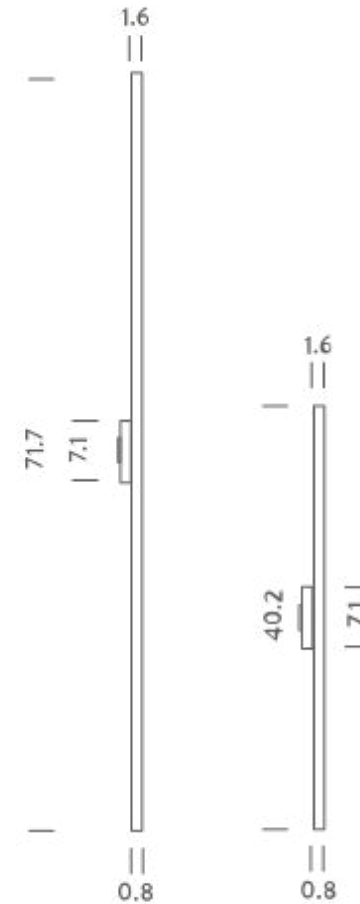

L40 | 2700K

LAMPING

Source	linear LED
Total power	19W
Emission	diffused, side emission
Tension	120V
Color temperature	2700K
Luminous flux	1125lm (luminous output)
Typ CRI	85
Energy class	A+
IP class	20
Dimensions	40.2 x 0.8
Materials	Aluminium + PC + ABS
Notes	side emission, driver not included

LAMPING

Source	linear LED
Total power	19W
Emission	diffused, side emission
Tension	120V
Color temperature	3000K
Luminous flux	1125lm (luminous output)
Typ CRI	85
Energy class	A+
IP class	20
Dimensions	40.2 x 0.8
Materials	Aluminium + PC + ABS
Notes	orientable 340°, side emission, driver not included

Codes

LIN LWD 31

Structure

white/grey

PACKAGE

Package 01

Dimension: 44.5 5.9 X 6.7 inches / Net weight: 4.4 lbs /
Gross weight: 7.7 lbs

L72 | 2700K

LAMPING

Source	linear LED
Total power	33W
Emission	diffused, side emission
Tension	120V
Color temperature	2700K
Luminous flux	1765lm (luminous output)
Typ CRI	85
Energy class	A+
IP class	20
Dimensions	71.7 x 0.8
Materials	Aluminium + PC + ABS
Notes	orientable 340°, side emission, driver not included