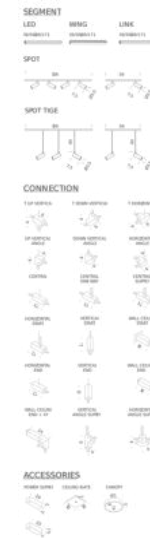

DESK MATRIX | 114X64CM - HORIZONTAL 3000K

LAMPING

Source	Linear LED
Total power	57W
Emission	diffused, orientable 360°
Switching	dimnable 1-10V
Tension	110/240V
Color temperature	3000K
Luminous flux	3450lm (source luminous flux)
Typ cri	85
Energy class	A+
Materials	aluminium + PC + ABS
Notes	driver included, adjustable cable length max 3m

Codes

LSH LW3 56
LSH LN3 56

Structure

white
black

Certificazioni