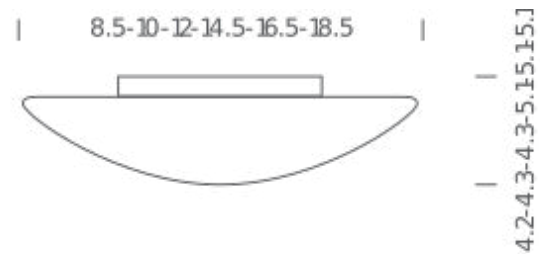

10" INCANDESCENT

LAMPING

Source	2 X 40W E26
Total power	2 X40W
Emission	DIFFUSED
Switching	dimnable
Tension	120V
IP class	20
Dimensions	Ø 10" x 4.2" H
Materials	glass + metal
Accessories	Lipari ring,

Codes

M334

Structure/Diffuser

White/Opal White Glass

PACKAGE

Package 01

Dimension: 16" x 16" x 7" inches / Gross weight: 4 lbs

Certificazioni

12" INCANDESCENT

LAMPING

Source	2 X 40W E26
Total power	2 X40W
Emission	DIFFUSED
Switching	dimnable
Tension	120V
IP class	20
Dimensions	Ø 12" x 4.3" H
Materials	glass + metal
Accessories	Lipari ring,

Codes

M338

Structure/Diffuser

White/Opal White Glass

PACKAGE

Package 01

Dimension: 16" x 16" x 7" inches / Gross weight: 6 lbs

Certificazioni

14.5" INCANDESCENT

LAMPING

Source	2 X 60W E26
Total power	2 X60W
Emission	DIFFUSED
Switching	dimnable
Tension	120V
IP class	20
Dimensions	Ø 14.5" x 5.1" H
Materials	glass + metal
Accessories	Lipari ring,