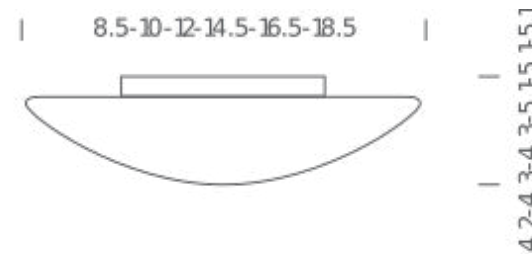

12" LED

LAMPING

Source	15W, 1260 LM, 3045K
Total power	15W
Emission	DIFFUSED
Switching	Triac wall dimming switch; Recommended dimmer: Lutron Toggler C-L, Part No. TGCL-153PH
Tension	120V
Color temperature	3045K
Luminous flux	1260 LM
Typ CRI	85
IP class	20
Dimensions	Ø 12" x 4.3" H
Materials	glass + metal
Accessories	Lipari ring,

Codes

M338LED

Structure/Diffuser

White/Opal White Glass

PACKAGE

Package 01

Dimension: 16" x 16" x 7" inches / Gross weight: 6 lbs

Certificazioni

14.5" LED

LAMPING

Source	15W, 1260 LM, 3045K
Total power	15W
Emission	DIFFUSED
Switching	Triac wall dimming switch; Recommended dimmer: Lutron Toggler C-L, Part No. TGCL-153PH
Tension	120V
Color temperature	3045K
Luminous flux	1260 LM
Typ CRI	85
IP class	20
Dimensions	Ø 14.5" x 5.1" H
Materials	glass + metal
Accessories	Lipari ring,

Codes

M342LED

Structure/Diffuser

White/Opal White Glass

PACKAGE

Package 01

Dimension: 19" x 19" x 15" inches / Gross weight: 11 lbs

Certificazioni