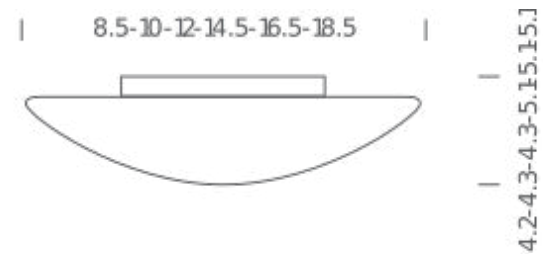

M334

Structure/Diffuser

White/Opal White Glass

PACKAGE

Package 01

Dimension: 16" x 16" x 7" inches / Gross weight: 4 lbs

Certificazioni

12" INCANDESCENT

LAMPING

Source	2 X 40W E26
Total power	2 X40W
Emission	DIFFUSED
Switching	dimnable
Tension	120V
IP class	20
Dimensions	Ø 12" x 4.3" H
Materials	glass + metal
Accessories	Lipari ring,

Codes

M338

Structure/Diffuser

White/Opal White Glass

PACKAGE

Package 01

Dimension: 16" x 16" x 7" inches / Gross weight: 6 lbs

Certificazioni

14.5" INCANDESCENT

LAMPING

Source	2 X 60W E26
Total power	2 X60W
Emission	DIFFUSED
Switching	dimnable
Tension	120V
IP class	20
Dimensions	Ø 14.5" x 5.1" H
Materials	glass + metal
Accessories	Lipari ring,