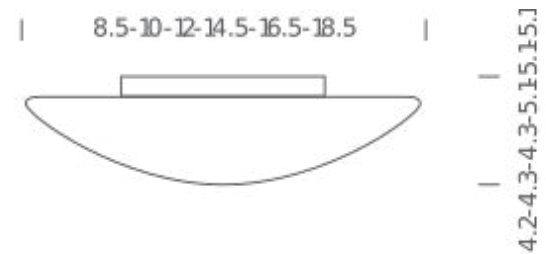

White/Opal White Glass

PACKAGE

Package 01

Dimension: 16" x 16" x 7" inches / Gross weight: 6 lbs

Certificazioni

14.5" INCANDESCENT

LAMPING

Source	2 X 60W E26
Total power	2 X60W
Emission	DIFFUSED
Switching	dimnable
Tension	120V
IP class	20
Dimensions	Ø 14.5" x 5.1" H
Materials	glass + metal
Accessories	Lipari ring,

Codes

M342

Structure/Diffuser

White/Opal White Glass

PACKAGE

Package 01

Dimension: 19" x 19" x 15" inches / Gross weight: 11 lbs

Certificazioni

16.5" INCANDESCENT

LAMPING

Source	2 X 60W E26
Total power	2 X 60W
Emission	DIFFUSED
Switching	dimnable
Tension	120V
IP class	20
Dimensions	Ø 16.5" x 5.1" H
Materials	glass + metal
Accessories	Lipari ring,