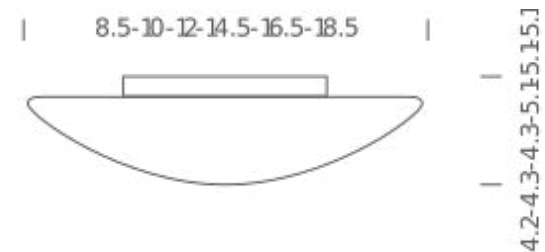

Codes

M338LED

Structure/Diffuser

White/Opal White Glass

PACKAGE

Package 01

Dimension: 16" x 16" x 7" inches / Gross weight: 6 lbs

Certificazioni

14.5" LED

LAMPING

Source	15W, 1260 LM, 3045K
Total power	15W
Emission	DIFFUSED
Switching	Triac wall dimming switch; Recommended dimmer: Lutron Toggler C-L, Part No. TGCL-153PH
Tension	120V
Color temperature	3045K
Luminous flux	1260 LM
Typ CRI	85
IP class	20
Dimensions	Ø 14.5" x 5.1" H
Materials	glass + metal
Accessories	Lipari ring,

Codes

M342LED

Structure/Diffuser

White/Opal White Glass

PACKAGE

Package 01

Dimension: 19" x 19" x 15" inches / Gross weight: 11 lbs

Certificazioni

8.5" LED

LAMPING

Source	15W, 1260 LM, 3045K
Total power	15W
Emission	DIFFUSED
Switching	Triac wall dimming switch; Recommended dimmer: Lutron Toggler C-L, Part No. TGCL-153PH
Tension	120V
Color temperature	3045K
Luminous flux	1260 LM
Typ CRI	85
IP class	20
Dimensions	Ø 8.5" x 4.2" H
Materials	glass + metal
Accessories	Lipari ring,