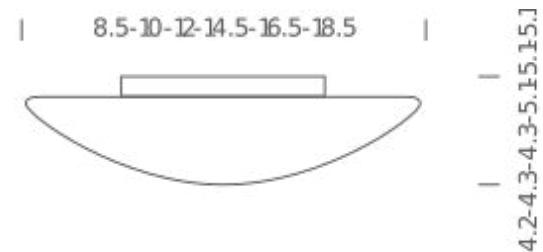

10" LED

LAMPING

Source	15W, 1260 LM, 3045K
Total power	15W
Emission	DIFFUSED
Switching	Triac wall dimming switch; Recommended dimmer: Lutron Toggler C-L, Part No. TGCL-153PH
Tension	120V
Color temperature	3045K
Luminous flux	1260 LM
Typ CRI	85
IP class	20
Dimensions	Ø 10" x 4.2" H
Materials	glass + metal
Accessories	Lipari ring,

Codes

M334LED

Structure/Diffuser

White/Opal White Glass

PACKAGE

Package 01

Dimension: 16" x 16" x 7" inches / Gross weight: 4 lbs

Certificazioni

12" LED

LAMPING

Source	15W, 1260 LM, 3045K
Total power	15W
Emission	DIFFUSED
Switching	Triac wall dimming switch; Recommended dimmer: Lutron Toggler C-L, Part No. TGCL-153PH
Tension	120V
Color temperature	3045K
Luminous flux	1260 LM
Typ CRI	85
IP class	20
Dimensions	Ø 12" x 4.3" H
Materials	glass + metal
Accessories	Lipari ring,

Codes

M338LED

Structure/Diffuser

White/Opal White Glass

PACKAGE

Package 01

Dimension: 16" x 16" x 7" inches / Gross weight: 6 lbs

Certificazioni