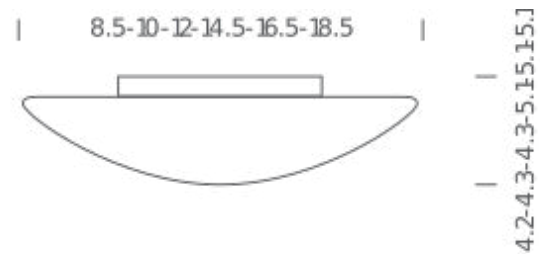

White/Opal White Glass

PACKAGE

Package 01

Dimension: 16" x 16" x 7" inches / Gross weight: 6 lbs

Certificazioni

14.5" INCANDESCENT

LAMPING

Source	2 X 60W E26
Total power	2 X60W
Emission	DIFFUSED
Switching	dimnable
Tension	120V
IP class	20
Dimensions	Ø 14.5" x 5.1" H
Materials	glass + metal
Accessories	Lipari ring,

16.5" INCANDESCENT

LAMPING

Source	2 X 60W E26
Total power	2 X 60W
Emission	DIFFUSED
Switching	dimnable
Tension	120V
IP class	20
Dimensions	Ø 16.5" x 5.1" H
Materials	glass + metal
Accessories	Lipari ring,

Codes

M3468

Structure/Diffuser

White/Opal White Glass

PACKAGE

Package 01

Dimension: 19" x 19" x 15" inches / Gross weight: 11 lbs

Certificazioni

18.5" INCANDESCENT

LAMPING

Source	2 X 75W E26
Total power	2 X75W
Emission	DIFFUSED
Switching	dimnable
Tension	120V
IP class	20
Dimensions	Ø 18.5" x 5.1" H
Materials	glass + metal
Accessories	Lipari ring,