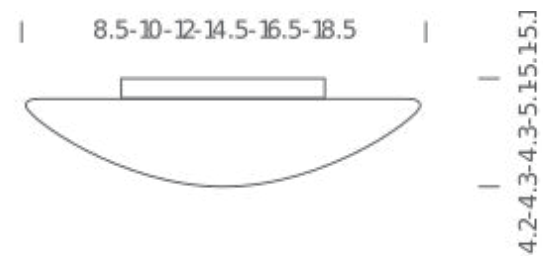

8.5" INCANDESCENT

LAMPING

Source	1 X 60W E26
Total power	1 X 60W
Emission	DIFFUSED
Switching	dimmable
Tension	120V
IP class	20
Dimensions	Ø 8.5" x 4.2" H
Materials	glass + metal
Accessories	Lipari ring,

Codes

M330

Structure/Diffuser

White/Opal White Glass

PACKAGE

Package 01

Dimension: 13" x 13" x 9" inches / Gross weight: 4 lbs

Certificazioni

10" LED

LAMPING

Source	15W, 1260 LM, 3045K
Total power	15W
Emission	DIFFUSED
Switching	Triac wall dimming switch; Recommended dimmer: Lutron Toggler C-L, Part No. TGCL-153PH
Tension	120V
Color temperature	3045K
Luminous flux	1260 LM
Typ CRI	85
IP class	20
Dimensions	Ø 10" x 4.2" H
Materials	glass + metal
Accessories	Lipari ring,

Codes

M334LED

Structure/Diffuser

White/Opal White Glass

PACKAGE

Package 01

Dimension: 16" x 16" x 7" inches / Gross weight: 4 lbs

Certificazioni