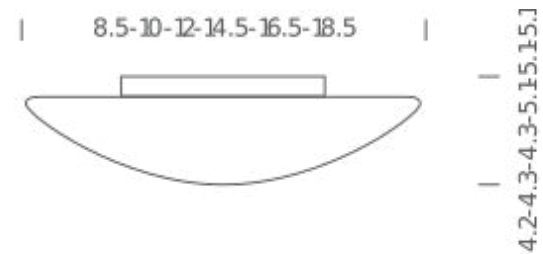

8.5" LED

LAMPING

Source	15W, 1260 LM, 3045K
Total power	15W
Emission	DIFFUSED
Switching	Triac wall dimming switch; Recommended dimmer: Lutron Toggler C-L, Part No. TGCL-153PH
Tension	120V
Color temperature	3045K
Luminous flux	1260 LM
Typ CRI	85
IP class	20
Dimensions	Ø 8.5" x 4.2" H
Materials	glass + metal
Accessories	Lipari ring,

Codes

M330LED

Structure/Diffuser

White/Opal White Glass

PACKAGE

Package 01

Dimension: 13" x 13" x 9" inches / Gross weight: 4 lbs

Certificazioni

10" INCANDESCENT

LAMPING

Source	2 X 40W E26
Total power	2 X40W
Emission	DIFFUSED
Switching	dimnable
Tension	120V
IP class	20
Dimensions	Ø 10" x 4.2" H
Materials	glass + metal
Accessories	Lipari ring,

Codes