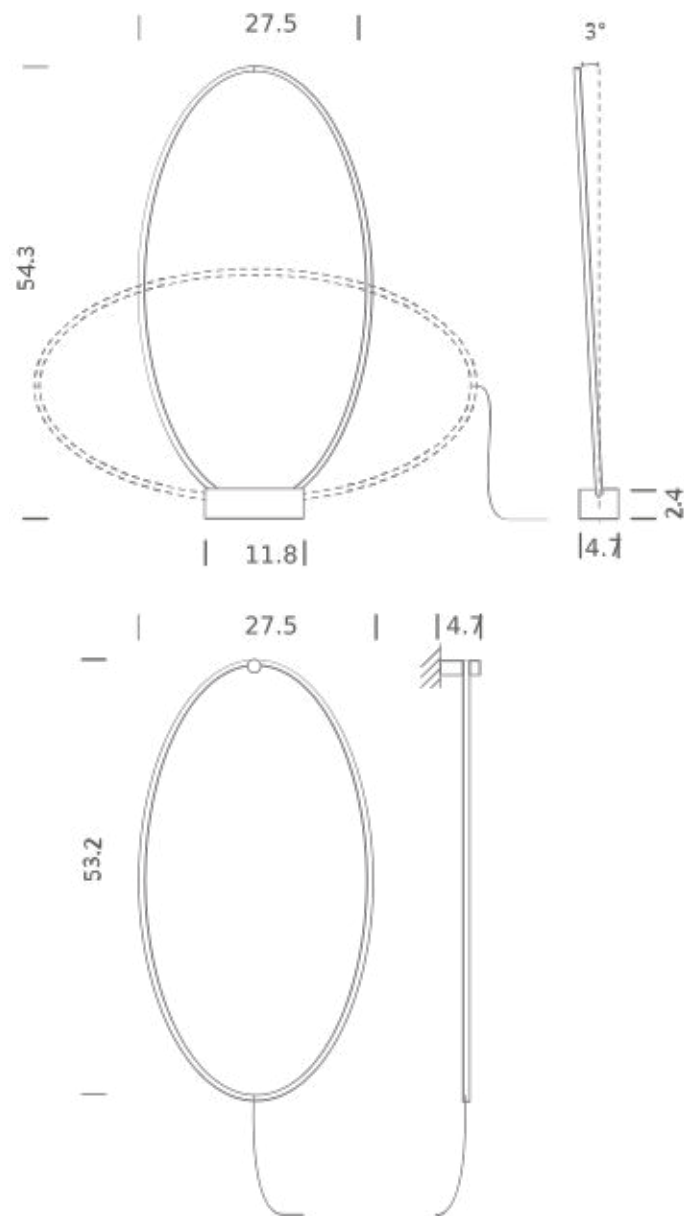

ELLISSE FLOOR/WALL

Federico Palazzari

LED lamp for floor or wall applications, with a marble base for the floor version and with a wall kit mounting for the wall one.

LED

LAMPING

Source	LINEAR LED
Total power	66W
Emission	DIFFUSE ORIENTABLE
Switching	dimmable
Tension	120V
Color temperature	2700K
Luminous flux	3450 (luminous output)
Typ CRI	85
Energy class	A+
IP class	20
Materials	aluminum + pc
Notes	cable length 16.4', dimmer on cable
Accessories	Lipari ring,

Codes

ELP LNN 21
ELP LGN 21

Structure/Diffuser

black/white
gold polished anodized/white

ACCESSORY:

base

wall hanger