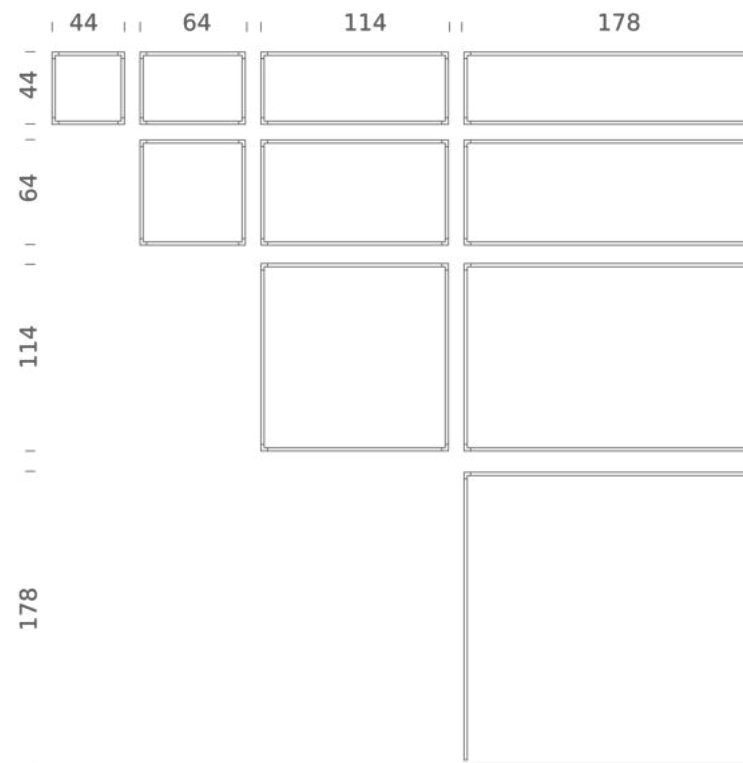

DESK MATRIX | 114X114CM - HORIZONTAL 3000K

LAMPING

Source	Linear LED
Total power	76W
Emission	diffused, orientable 360°
Switching	dimmable 1-10V
Tension	110/240V
Color temperature	3000K
Luminous flux	4500lm (source luminous flux)
Typ cri	85
Energy class	A+
Materials	aluminium + PC + ABS
Notes	driver included, adjustable cable length max 3m

Codes

LSH LW3 53
LSH LN3 53

Structure

white
black

Certificazioni