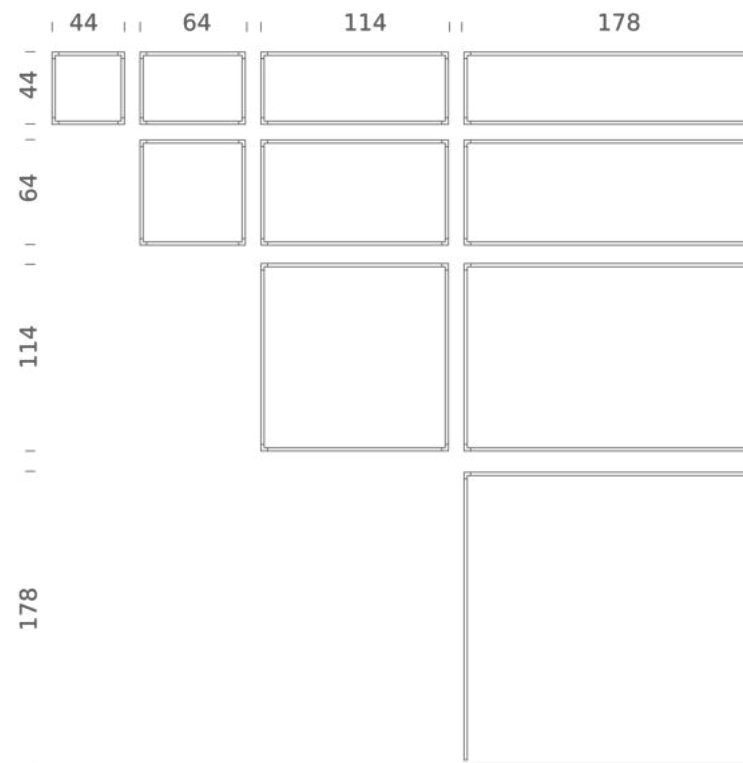

DESK MATRIX | 64X44CM - HORIZONTAL 3000K

LAMPING

Source	Linear LED
Total power	31W
Emission	diffused, orientable 360°
Switching	dimmable 1-10V
Tension	110/240V
Color temperature	3000K
Luminous flux	1870lm (source luminous flux)
Typ cri	85
Energy class	A+
Materials	aluminium + PC + ABS
Notes	driver included, adjustable cable length max 3m

Codes

LSH LW3 55
LSH LN3 55

Structure

white
black

Certificazioni