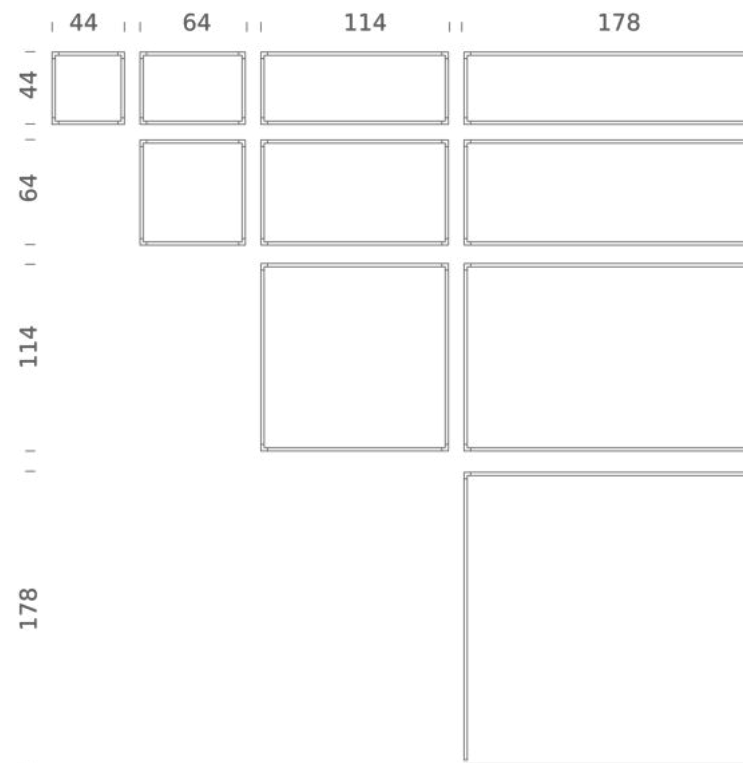

DESK MATRIX | 44X44CM - HORIZONTAL 2700K

LAMPING

Source	Linear LED
Total power	24W
Emission	diffused, orientable 360°
Switching	dimnable 1-10V
Tension	110/240V
Color temperature	2700K
Luminous flux	1340lm (source luminous flux)
Typ cri	85
Energy class	A+
Materials	aluminium + PC + ABS
Notes	driver included, adjustable cable length max 3m

Codes

LSH LW2 51
LSH LN2 51

Structure

white
black

Certificazioni

DESK MATRIX | 44X44CM - VERTICAL 2700K

LAMPING

Source	Linear LED
Total power	24W
Emission	diffused, orientable 360°
Switching	dimmable 1-10V
Tension	110/240V
Color temperature	2700K
Luminous flux	1340lm (source luminous flux)
Typ cri	85
Energy class	A+
Materials	aluminium + PC + ABS
Notes	driver included, adjustable cable length max 3m

Codes

LSV LW2 51
LSV LN2 51

Structure

white
black

Certificazioni

DESK MATRIX | 44X44CM - HORIZONTAL 3000K

LAMPING

Source	Linear LED
Total power	24W
Emission	diffused, orientable 360°
Switching	dimmable 1-10V
Tension	110/240V
Color temperature	3000K
Luminous flux	1340lm (source luminous flux)
Typ cri	85
Energy class	A+
Materials	aluminium + PC + ABS
Notes	driver included, adjustable cable length max 3m

Codes

LSH LW3 51
LSH LN3 51

Structure

white
black

Certificazioni

DESK MATRIX | 44X44CM - VERTICAL 3000K

LAMPING

Source	Linear LED
Total power	24W
Emission	diffused, orientable 360°
Switching	dimnable 1-10V
Tension	110/240V
Color temperature	3000K
Luminous flux	1340lm (source luminous flux)
Typ cri	85
Energy class	A+
Materials	aluminium + PC + ABS
Notes	driver included, adjustable cable length max 3m