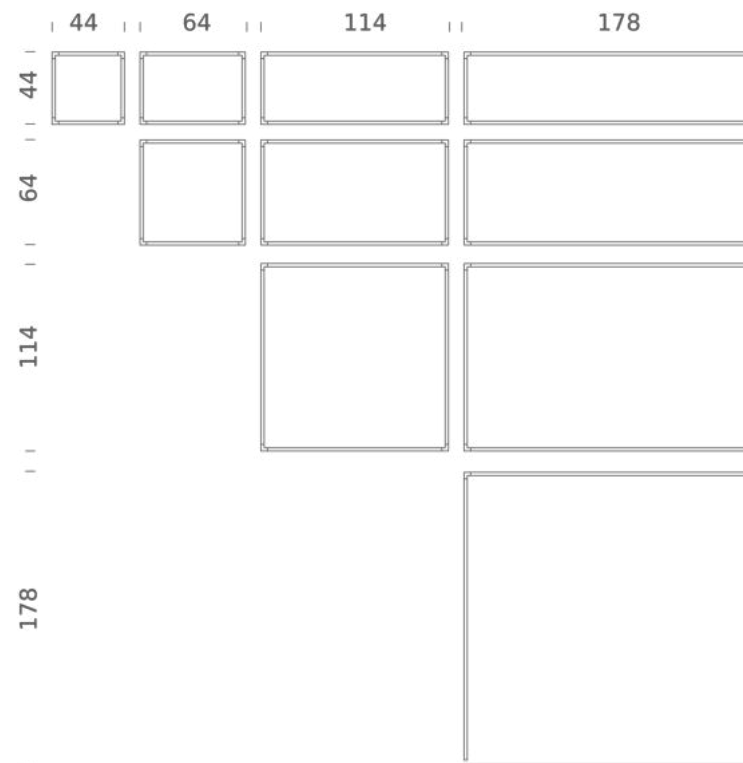

Codes

LSV LW3 57
LSV LN3 57

Structure

white
black

Certificazioni

DESK MATRIX | 178X178CM - HORIZONTAL 2700K

LAMPING

Source	Linear LED
Total power	132W
Emission	diffused, orientable 360°
Switching	dimmable 1-10V
Tension	110/240V
Color temperature	2700K
Luminous flux	7060lm (source luminous flux)
Typ cri	85
Energy class	A+
Materials	aluminium + PC + ABS
Notes	driver included, adjustable cable length max 3m