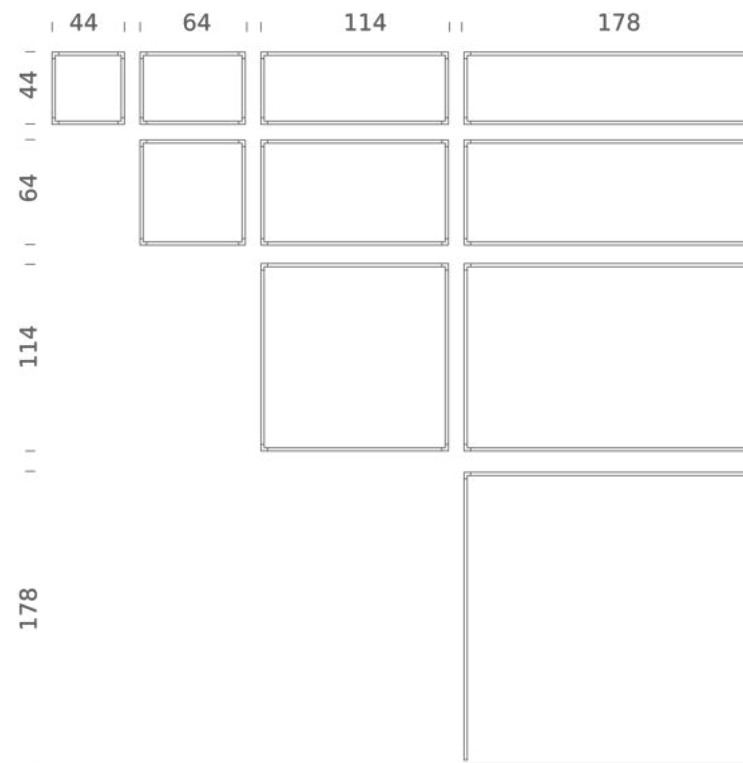

DESK MATRIX | 114X114CM - VERTICAL 3000K

LAMPING

Source	Linear LED
Total power	76W
Emission	diffused, orientable 360°
Switching	dimmable 1-10V
Tension	110/240V
Color temperature	3000K
Luminous flux	4500lm (source luminous flux)
Typ cri	85
Energy class	A+
Materials	aluminium + PC + ABS
Notes	driver included, adjustable cable length max 3m

Codes

LSV LW3 53
LSV LN3 53

Structure

white
black

Certificazioni