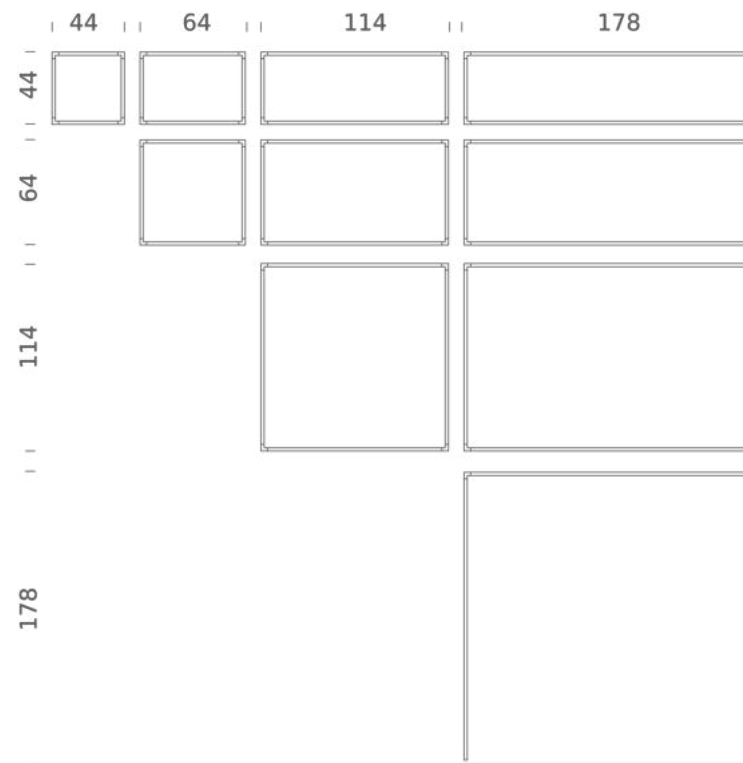

Codes

LSV LW2 51
LSV LN2 51

Structure

white
black

Certificazioni

DESK MATRIX | 44X44CM - HORIZONTAL 3000K

LAMPING

Source	Linear LED
Total power	24W
Emission	diffused, orientable 360°
Switching	dimmable 1-10V
Tension	110/240V
Color temperature	3000K
Luminous flux	1340lm (source luminous flux)
Typ cri	85
Energy class	A+
Materials	aluminium + PC + ABS
Notes	driver included, adjustable cable length max 3m

Codes

LSH LW3 51
LSH LN3 51

Structure

white
black

Certificazioni

DESK MATRIX | 44X44CM - VERTICAL 3000K

LAMPING

Source	Linear LED
Total power	24W
Emission	diffused, orientable 360°
Switching	dimnable 1-10V
Tension	110/240V
Color temperature	3000K
Luminous flux	1340lm (source luminous flux)
Typ cri	85
Energy class	A+
Materials	aluminium + PC + ABS
Notes	driver included, adjustable cable length max 3m

Codes

LSV LW3 51
LSV LN3 51

Structure

white
black

Certificazioni

DESK MATRIX | 64X44CM - HORIZONTAL 2700K

LAMPING

Source	Linear LED
Total power	31W
Emission	diffused, orientable 360°
Switching	dimmable 1-10V
Tension	110/240V
Color temperature	2700K
Luminous flux	1870lm (source luminous flux)
Typ cri	85
Energy class	A+
Materials	aluminium + PC + ABS
Notes	driver included, adjustable cable length max 3m

Codes

LSH LW2 55
LSH LN2 55

Structure

white
black

Certificazioni

DESK MATRIX | 64X44CM - VERTICAL 2700K

LAMPING

Source	Linear LED
Total power	31W
Emission	diffused, orientable 360°
Switching	dimmable 1-10V
Tension	110/240V
Color temperature	2700K
Luminous flux	1870lm (source luminous flux)
Typ cri	85
Energy class	A+
Materials	aluminium + PC + ABS
Notes	driver included, adjustable cable length max 3m