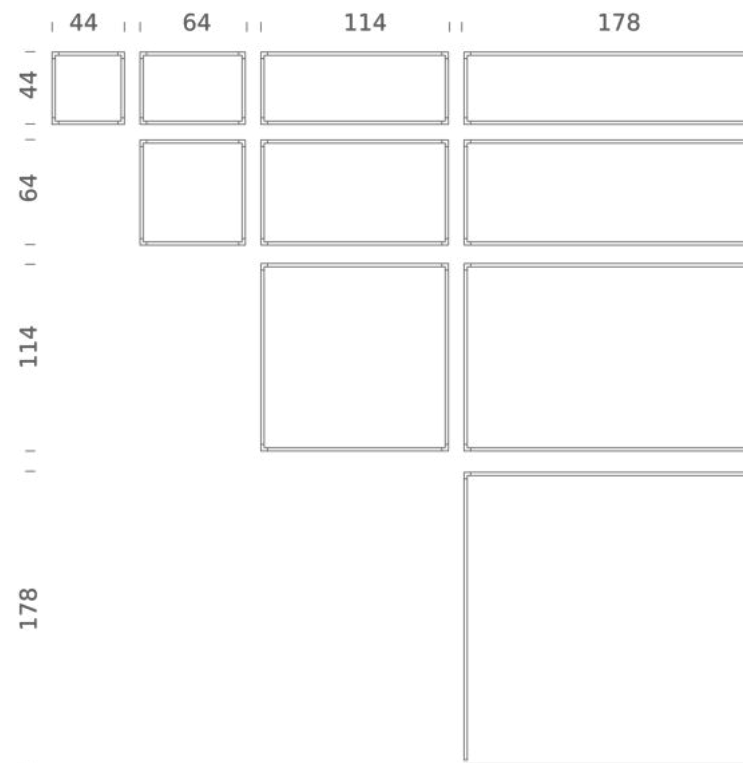

DESK MATRIX | 64X64CM - HORIZONTAL 3000K

LAMPING

Source	Linear LED
Total power	38W
Emission	diffused, orientable 360°
Switching	dimmable 1-10V
Tension	110/240V
Color temperature	3000K
Luminous flux	2400lm (source luminous flux)
Typ cri	85
Energy class	A+
Materials	aluminium + PC + ABS
Notes	driver included, adjustable cable length max 3m

Codes

LSH LW3 52
LSH LN3 52

Structure

white
black

Certificazioni