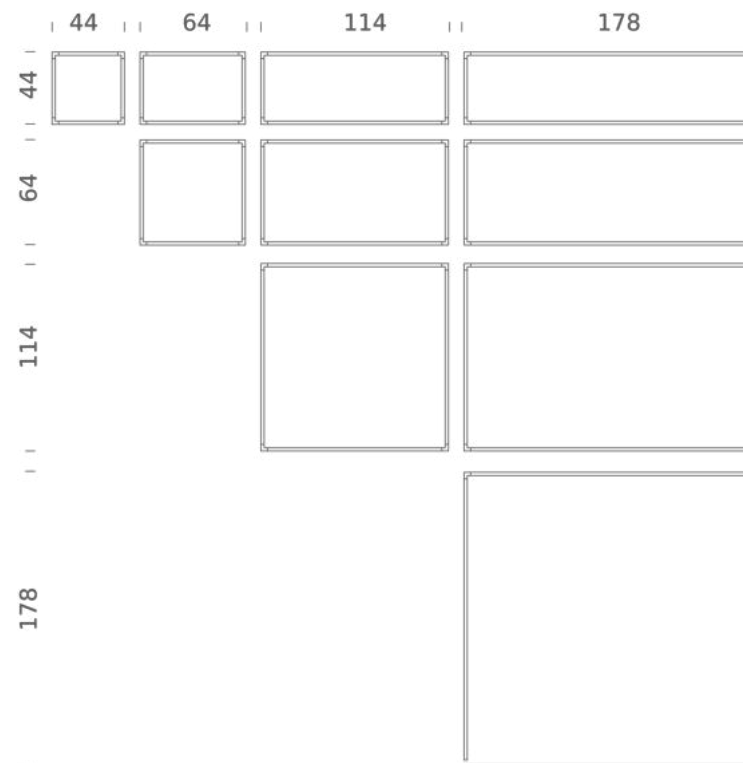

DESK MATRIX | 178X114CM - HORIZONTAL 2700K

LAMPING

Source	Linear LED
Total power	104W
Emission	diffused, orientable 360°
Switching	dimmable 1-10V
Tension	110/240V
Color temperature	2700K
Luminous flux	5780lm (source luminous flux)
Typ cri	85
Energy class	A+
Materials	aluminium + PC + ABS
Notes	driver included, adjustable cable length max 3m

Codes

LSH LW2 57
LSH LN2 57

Structure

white
black

Certificazioni