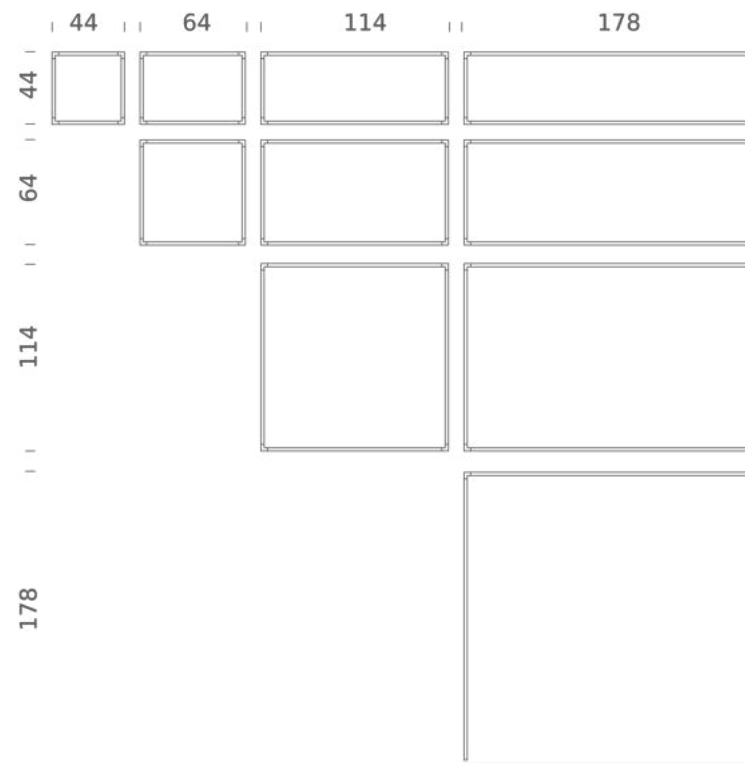

Codes

LSV LW2 55
LSV LN2 55

Structure

white
black

Certificazioni

DESK MATRIX | 64X44CM - HORIZONTAL 3000K

LAMPING

Source	Linear LED
Total power	31W
Emission	diffused, orientable 360°
Switching	dimmable 1-10V
Tension	110/240V
Color temperature	3000K
Luminous flux	1870lm (source luminous flux)
Typ cri	85
Energy class	A+
Materials	aluminium + PC + ABS
Notes	driver included, adjustable cable length max 3m

Codes

LSH LW3 55
LSH LN3 55

Structure

white
black

Certificazioni

DESK MATRIX | 64X44CM - VERTICAL 3000K

LAMPING

Source	Linear LED
Total power	31W
Emission	diffused, orientable 360°
Switching	dimmable 1-10V
Tension	110/240V
Color temperature	3000K
Luminous flux	1870lm (source luminous flux)
Typ cri	85
Energy class	A+
Materials	aluminium + PC + ABS
Notes	driver included, adjustable cable length max 3m

Codes

LSV LW3 55
LSV LN3 55

Structure

white
black

Certificazioni

DESK MATRIX | 114X44CM - HORIZONTAL 2700K

LAMPING

Source	Linear LED
Total power	50W
Emission	diffused, orientable 360°
Switching	dimnable 1-10V
Tension	110/240V
Color temperature	2700K
Luminous flux	2920lm (source luminous flux)
Typ cri	85
Energy class	A+
Materials	aluminium + PC + ABS
Notes	driver included, adjustable cable length max 3m