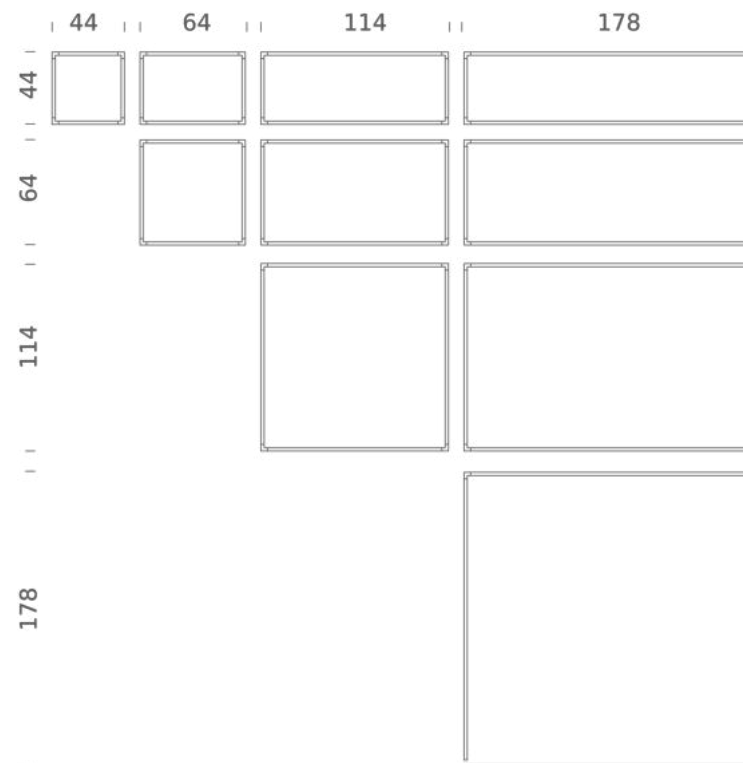

DESK MATRIX | 178X64CM - HORIZONTAL 2700K

LAMPING

Source	Linear LED
Total power	85W
Emission	diffused, orientable 360°
Switching	dimmable 1-10V
Tension	110/240V
Color temperature	2700K
Luminous flux	4730lm (source luminous flux)
Typ cri	85
Energy class	A+
Materials	aluminium + PC + ABS
Notes	driver included, adjustable cable length max 3m

Codes

LSH LW2 59
LSH LN2 59

Structure

white
black

Certificazioni