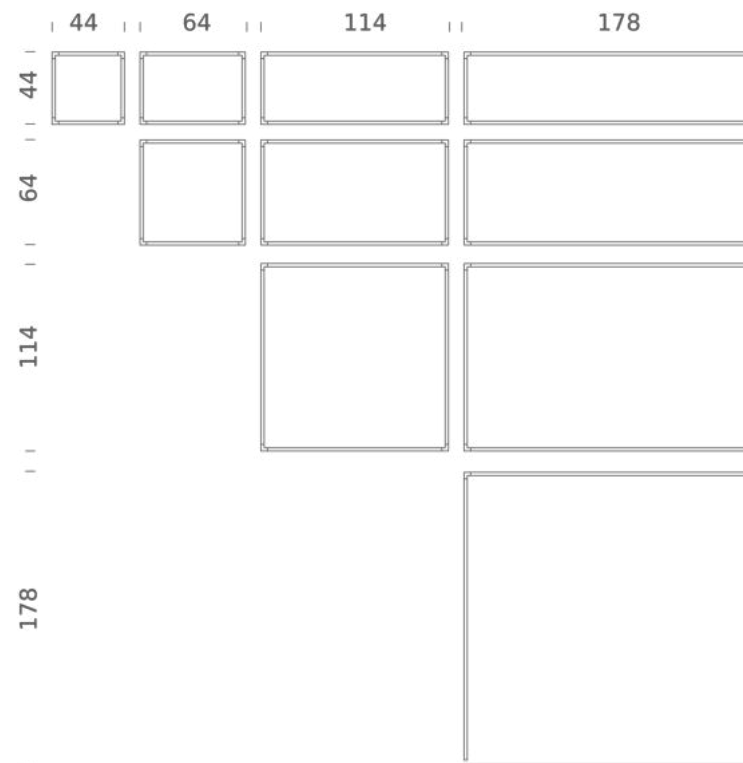

DESK MATRIX | 64X64CM - VERTICAL 3000K

LAMPING

Source	Linear LED
Total power	38W
Emission	diffused, orientable 360°
Switching	dimmable 1-10V
Tension	110/240V
Color temperature	3000K
Luminous flux	2400lm (source luminous flux)
Typ cri	85
Energy class	A+
Materials	aluminium + PC + ABS
Notes	driver included, adjustable cable length max 3m

Codes

LSV LW3 52
LSV LN3 52

Structure

white
black

Certificazioni