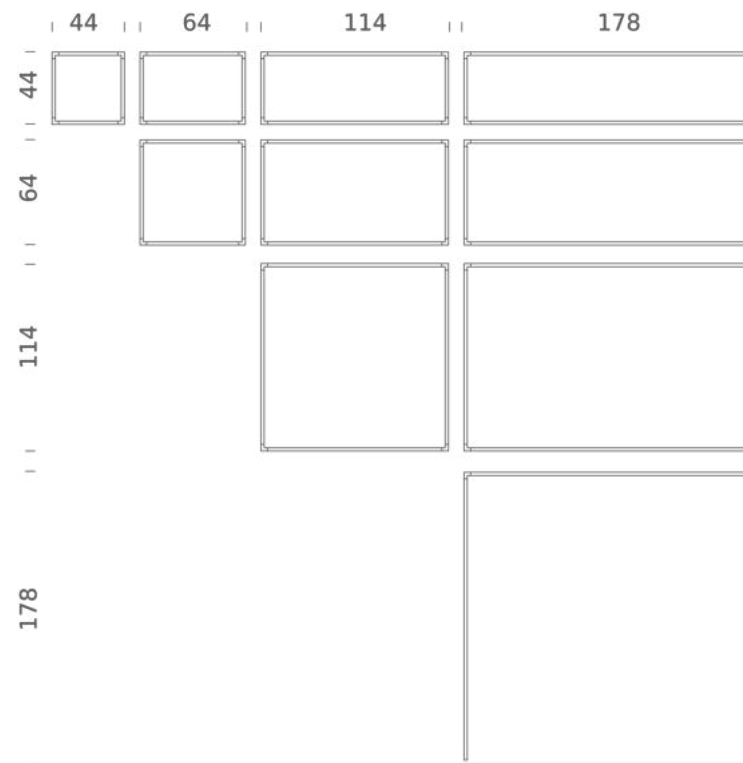

DESK MATRIX | 114X64CM - HORIZONTAL 2700K

LAMPING

Source	Linear LED
Total power	57W
Emission	diffused, orientable 360°
Switching	dimmable 1-10V
Tension	110/240V
Color temperature	2700K
Luminous flux	3450lm (source luminous flux)
Typ cri	85
Energy class	A+
Materials	aluminium + PC + ABS
Notes	driver included, adjustable cable length max 3m

Codes

LSH LW2 56
LSH LN2 56

Structure

white
black

Certificazioni