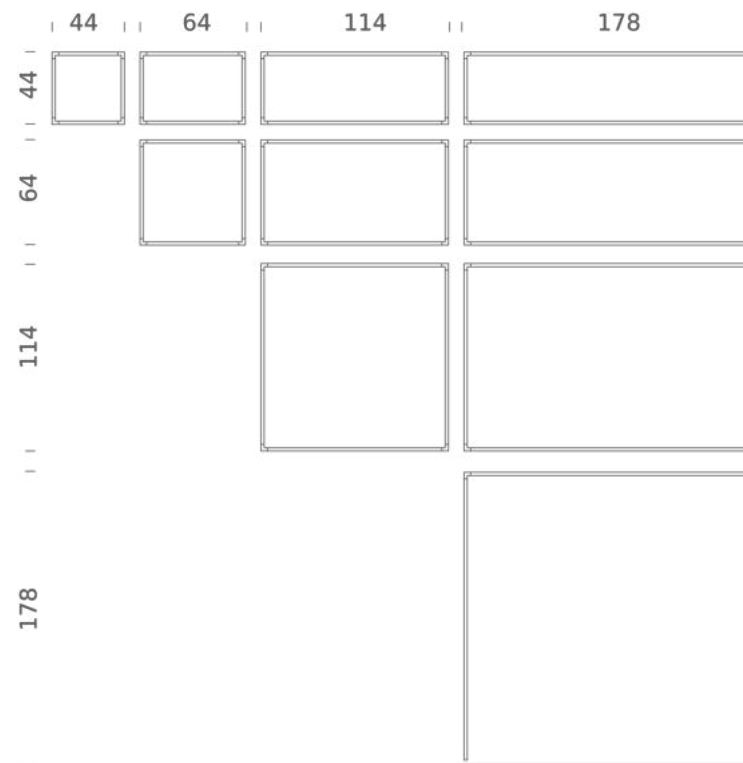

DESK MATRIX | 114X114CM - VERTICAL 2700K

LAMPING

Source	Linear LED
Total power	76W
Emission	diffused, orientable 360°
Switching	dimmable 1-10V
Tension	110/240V
Color temperature	2700K
Luminous flux	4500lm (source luminous flux)
Typ cri	85
Energy class	A+
Materials	aluminium + PC + ABS
Notes	driver included, adjustable cable length max 3m

Codes

LSV LW2 53
LSV LN2 53

Structure

white
black

Certificazioni