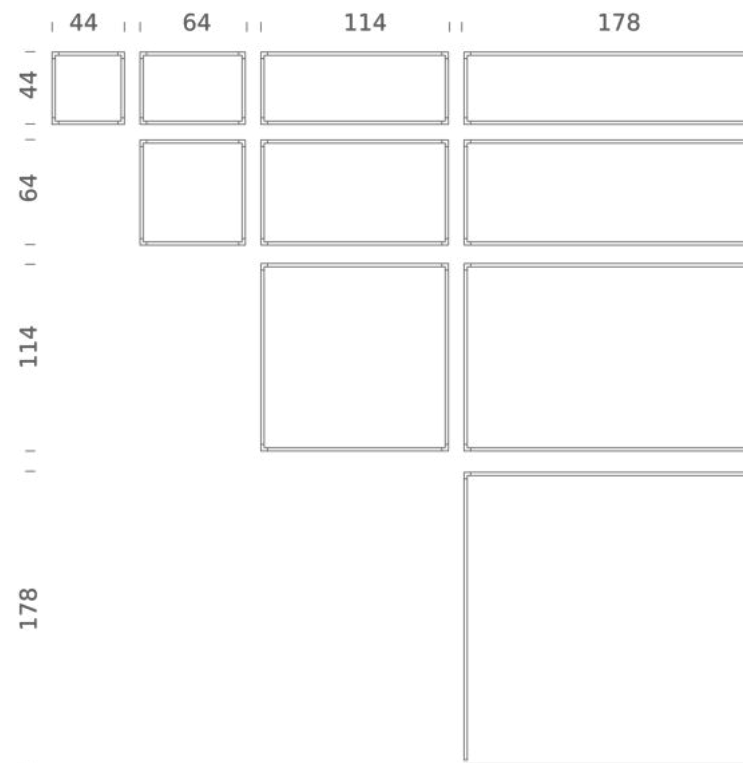

DESK MATRIX | 178X64CM - HORIZONTAL 3000K

LAMPING

Source	Linear LED
Total power	85W
Emission	diffused, orientable 360°
Switching	dimmable 1-10V
Tension	110/240V
Color temperature	3000K
Luminous flux	4730lm (source luminous flux)
Typ cri	85
Energy class	A+
Materials	aluminium + PC + ABS
Notes	driver included, adjustable cable length max 3m

Codes

LSH LW3 59
LSH LN3 59

Structure

white
black

Certificazioni