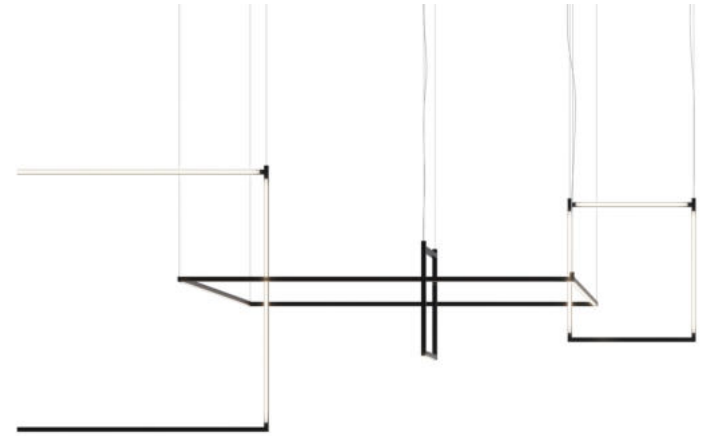

DESK MATRIX

With the Desk Matrix, our Linescapes System can now be configured in rectangular and square shapes, both vertically and horizontally. Sleek continuous light lines with an infinite number of constellations to fit any table size or interior design need. Available in 2700K or 3000K CCT, black or white finishing. Compositions come fully equipped to work right out of the box, 1-10 V dimmable driver and its case included.

DESK MATRIX | 44X44CM - HORIZONTAL 2700K

LAMPING

Source	Linear LED
Total power	24W
Emission	diffused, orientable 360°
Switching	dimnable 1-10V
Tension	110/240V
Color temperature	2700K
Luminous flux	1340lm (source luminous flux)
Typ cri	85
Energy class	A+
Materials	aluminium + PC + ABS
Notes	driver included, adjustable cable length max 3m