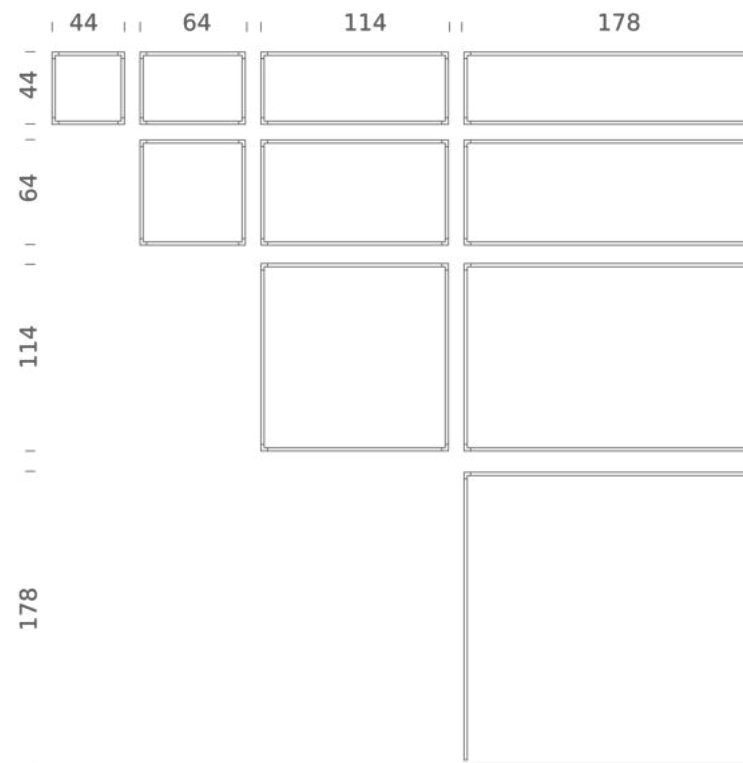

DESK MATRIX | 178X44CM - HORIZONTAL 3000K

LAMPING

Source	Linear LED
Total power	78W
Emission	diffused, orientable 360°
Switching	dimmable 1-10V
Tension	110/240V
Color temperature	3000K
Luminous flux	4200lm (source luminous flux)
Typ cri	85
Energy class	A+
Materials	aluminium + PC + ABS
Notes	driver included, adjustable cable length max 3m

Codes

LSH LW3 5A
LSH LN3 5A

Structure

white
black

Certificazioni