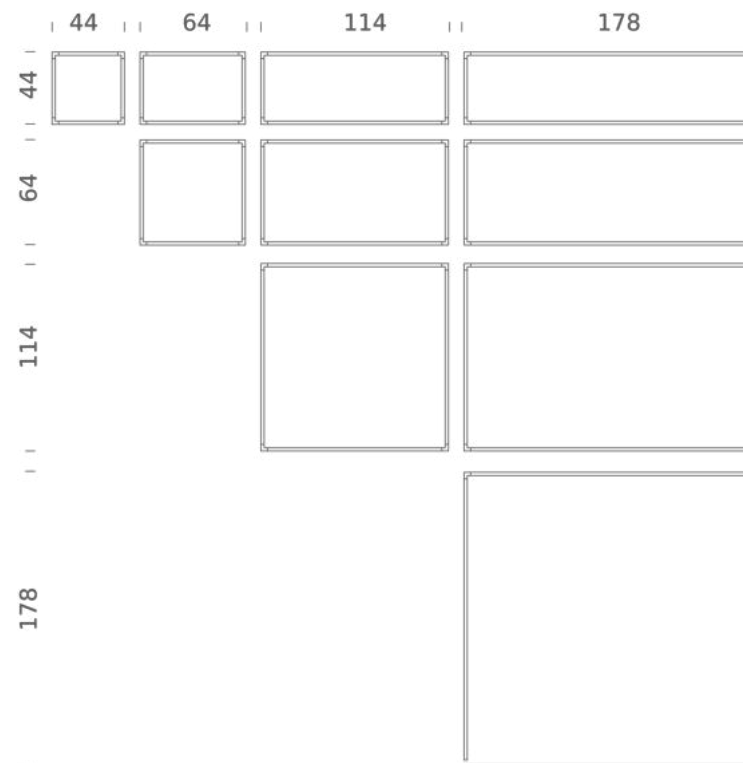

DESK MATRIX

With the Desk Matrix, our Linescapes System can now be configured in rectangular and square shapes, both vertically and horizontally. Sleek continuous light lines with an infinite number of constellations to fit any table size or interior design need. Available in 2700K or 3000K CCT, black or white finishing. Compositions come fully equipped to work right out of the box, 1-10 V dimmable driver and its case included.

DESK MATRIX | 44X44CM - HORIZONTAL 2700K

LAMPING

Source	Linear LED
Total power	24W
Emission	diffused, orientable 360°
Switching	dimnable 1-10V
Tension	110/240V
Color temperature	2700K
Luminous flux	1340lm (source luminous flux)
Typ cri	85
Energy class	A+
Materials	aluminium + PC + ABS
Notes	driver included, adjustable cable length max 3m

Codes

LSH LW2 51
LSH LN2 51

Structure

white
black

Certificazioni

DESK MATRIX | 44X44CM - VERTICAL 2700K

LAMPING

Source	Linear LED
Total power	24W
Emission	diffused, orientable 360°
Switching	dimmable 1-10V
Tension	110/240V
Color temperature	2700K
Luminous flux	1340lm (source luminous flux)
Typ cri	85
Energy class	A+
Materials	aluminium + PC + ABS
Notes	driver included, adjustable cable length max 3m

Codes

LSV LW2 51
LSV LN2 51

Structure

white
black

Certificazioni

DESK MATRIX | 44X44CM - HORIZONTAL 3000K

LAMPING

Source	Linear LED
Total power	24W
Emission	diffused, orientable 360°
Switching	dimmable 1-10V
Tension	110/240V
Color temperature	3000K
Luminous flux	1340lm (source luminous flux)
Typ cri	85
Energy class	A+
Materials	aluminium + PC + ABS
Notes	driver included, adjustable cable length max 3m