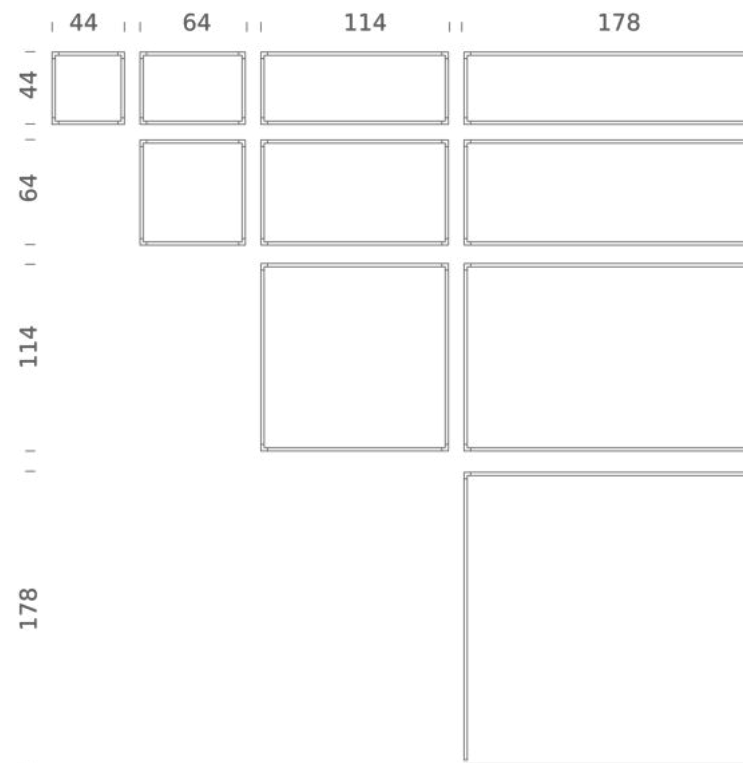

DESK MATRIX | 114X44CM - HORIZONTAL 3000K

LAMPING

Source	Linear LED
Total power	50W
Emission	diffused, orientable 360°
Switching	dimmable 1-10V
Tension	110/240V
Color temperature	3000K
Luminous flux	2920lm (source luminous flux)
Typ cri	85
Energy class	A+
Materials	aluminium + PC + ABS
Notes	driver included, adjustable cable length max 3m

Codes

LSH LW3 58
LSH LN3 58

Structure

white
black

Certificazioni