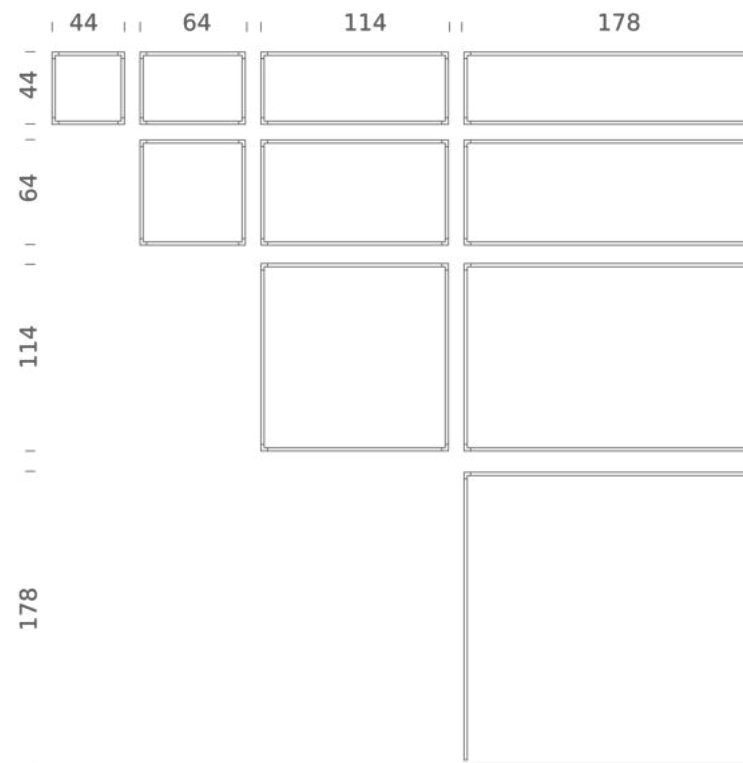

DESK MATRIX | 114X64CM - HORIZONTAL 3000K

LAMPING

Source	Linear LED
Total power	57W
Emission	diffused, orientable 360°
Switching	dimmable 1-10V
Tension	110/240V
Color temperature	3000K
Luminous flux	3450lm (source luminous flux)
Typ cri	85
Energy class	A+
Materials	aluminium + PC + ABS
Notes	driver included, adjustable cable length max 3m

Codes

LSH LW3 56
LSH LN3 56

Structure

white
black

Certificazioni