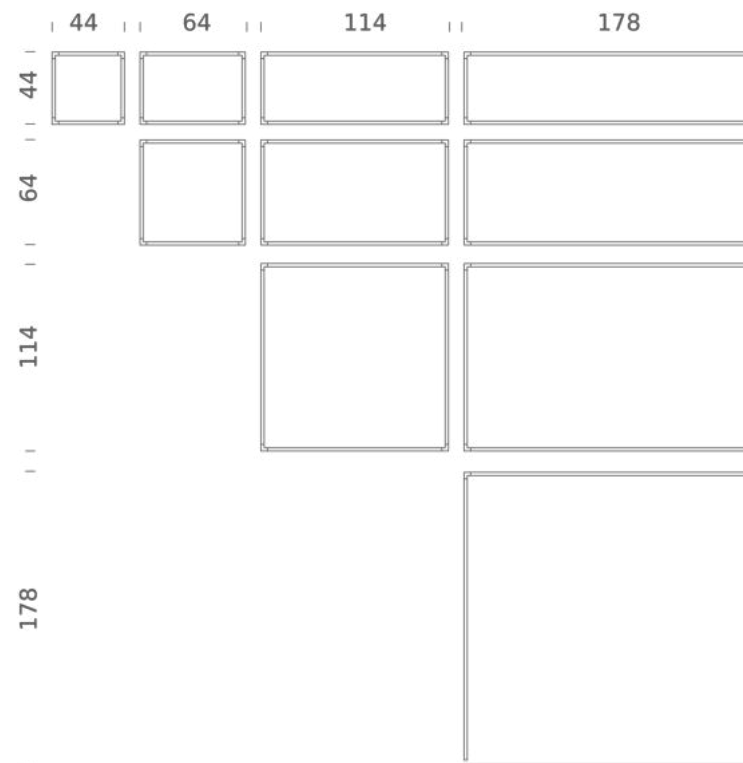

DESK MATRIX | 44X44CM - HORIZONTAL 2700K

LAMPING

Source	Linear LED
Total power	24W
Emission	diffused, orientable 360°
Switching	dimnable 1-10V
Tension	110/240V
Color temperature	2700K
Luminous flux	1340lm (source luminous flux)
Typ cri	85
Energy class	A+
Materials	aluminium + PC + ABS
Notes	driver included, adjustable cable length max 3m

Codes

LSH LW2 51
LSH LN2 51

Structure

white
black

Certificazioni

DESK MATRIX | 44X44CM - VERTICAL 2700K

LAMPING

Source	Linear LED
Total power	24W
Emission	diffused, orientable 360°
Switching	dimmable 1-10V
Tension	110/240V
Color temperature	2700K
Luminous flux	1340lm (source luminous flux)
Typ cri	85
Energy class	A+
Materials	aluminium + PC + ABS
Notes	driver included, adjustable cable length max 3m

Codes

LSV LW2 51
LSV LN2 51

Structure

white
black

Certificazioni

DESK MATRIX | 44X44CM - HORIZONTAL 3000K

LAMPING

Source	Linear LED
Total power	24W
Emission	diffused, orientable 360°
Switching	dimmable 1-10V
Tension	110/240V
Color temperature	3000K
Luminous flux	1340lm (source luminous flux)
Typ cri	85
Energy class	A+
Materials	aluminium + PC + ABS
Notes	driver included, adjustable cable length max 3m