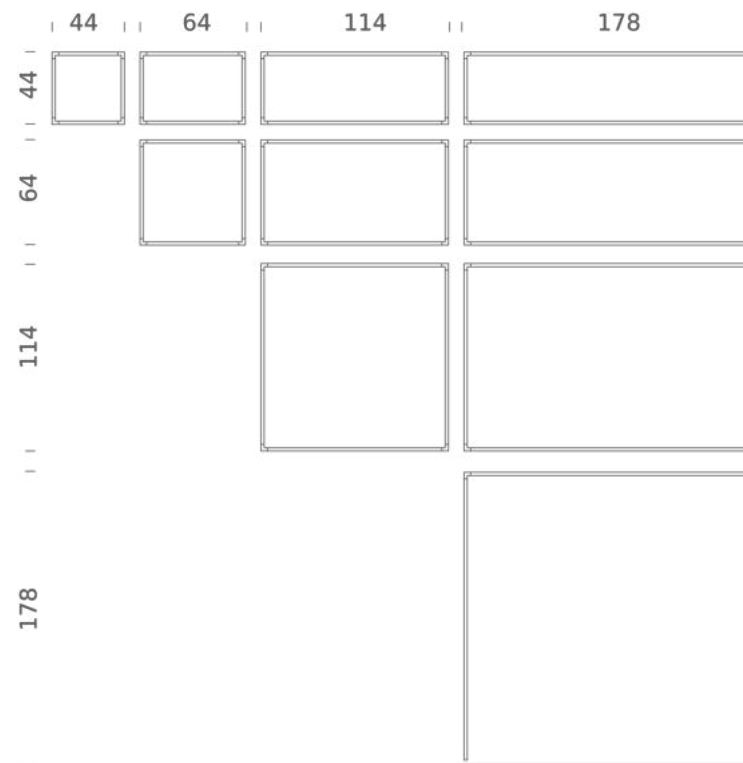

DESK MATRIX | 178X44CM - VERTICAL 2700K

LAMPING

Source	Linear LED
Total power	78W
Emission	diffused, orientable 360°
Switching	dimmable 1-10V
Tension	110/240V
Color temperature	2700K
Luminous flux	4200lm (source luminous flux)
Typ cri	85
Energy class	A+
Materials	aluminium + PC + ABS
Notes	driver included, adjustable cable length max 3m

Codes

LSV LW2 5A
LSV LN2 5A

Structure

white
black

Certificazioni