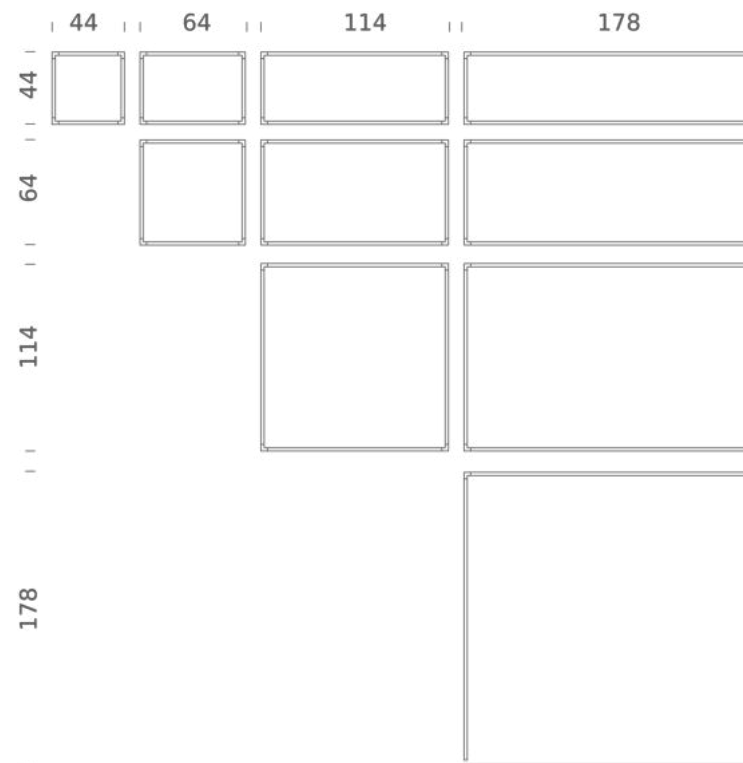

DESK MATRIX | 178X114CM - VERTICAL 2700K

LAMPING

Source	Linear LED
Total power	104W
Emission	diffused, orientable 360°
Switching	dimmable 1-10V
Tension	110/240V
Color temperature	2700K
Luminous flux	5780lm (source luminous flux)
Typ cri	85
Energy class	A+
Materials	aluminium + PC + ABS
Notes	driver included, adjustable cable length max 3m

Codes

LSV LW2 57
LSV LN2 57

Structure

white
black

Certificazioni