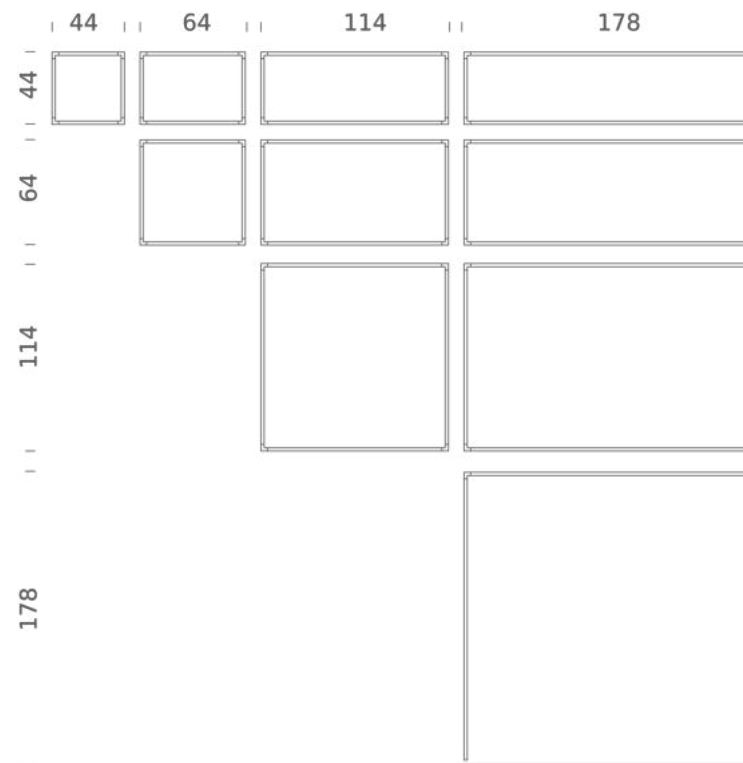

Codes

LSV LW3 51
LSV LN3 51

Structure

white
black

Certificazioni

DESK MATRIX | 64X44CM - HORIZONTAL 2700K

LAMPING

Source	Linear LED
Total power	31W
Emission	diffused, orientable 360°
Switching	dimmable 1-10V
Tension	110/240V
Color temperature	2700K
Luminous flux	1870lm (source luminous flux)
Typ cri	85
Energy class	A+
Materials	aluminium + PC + ABS
Notes	driver included, adjustable cable length max 3m

Codes

LSH LW2 55
LSH LN2 55

Structure

white
black

Certificazioni

DESK MATRIX | 64X44CM - VERTICAL 2700K

LAMPING

Source	Linear LED
Total power	31W
Emission	diffused, orientable 360°
Switching	dimmable 1-10V
Tension	110/240V
Color temperature	2700K
Luminous flux	1870lm (source luminous flux)
Typ cri	85
Energy class	A+
Materials	aluminium + PC + ABS
Notes	driver included, adjustable cable length max 3m

Codes

LSV LW2 55
LSV LN2 55

Structure

white
black

Certificazioni

DESK MATRIX | 64X44CM - HORIZONTAL 3000K

LAMPING

Source	Linear LED
Total power	31W
Emission	diffused, orientable 360°
Switching	dimmable 1-10V
Tension	110/240V
Color temperature	3000K
Luminous flux	1870lm (source luminous flux)
Typ cri	85
Energy class	A+
Materials	aluminium + PC + ABS
Notes	driver included, adjustable cable length max 3m