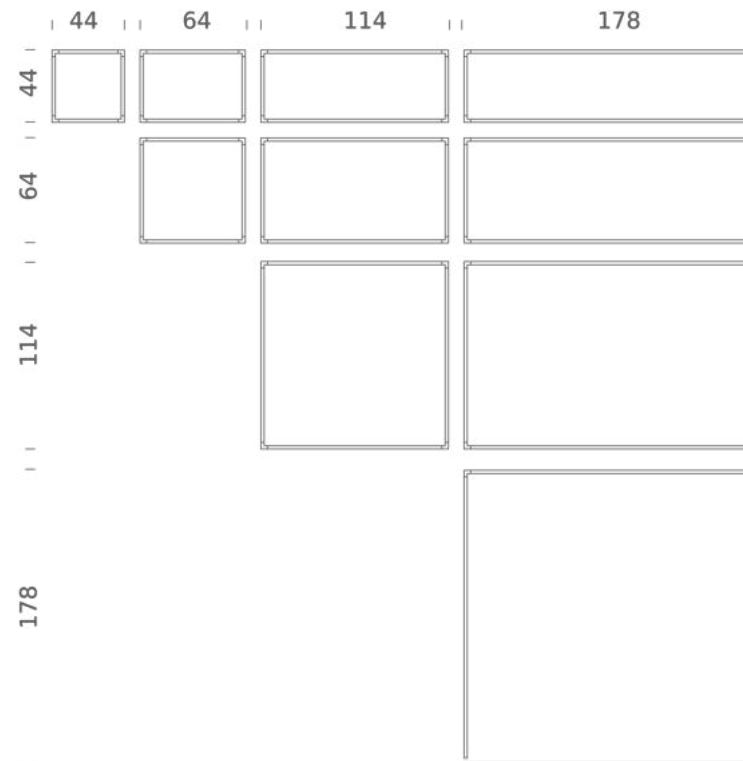

DESK MATRIX | 114X44CM - VERTICAL 2700K

LAMPING

Source	Linear LED
Total power	50W
Emission	diffused, orientable 360°
Switching	dimmable 1-10V
Tension	110/240V
Color temperature	2700K
Luminous flux	2920lm (source luminous flux)
Typ cri	85
Energy class	A+
Materials	aluminium + PC + ABS
Notes	driver included, adjustable cable length max 3m

Codes

LSV LW2 58
LSV LN2 58

Structure

white
black

Certificazioni