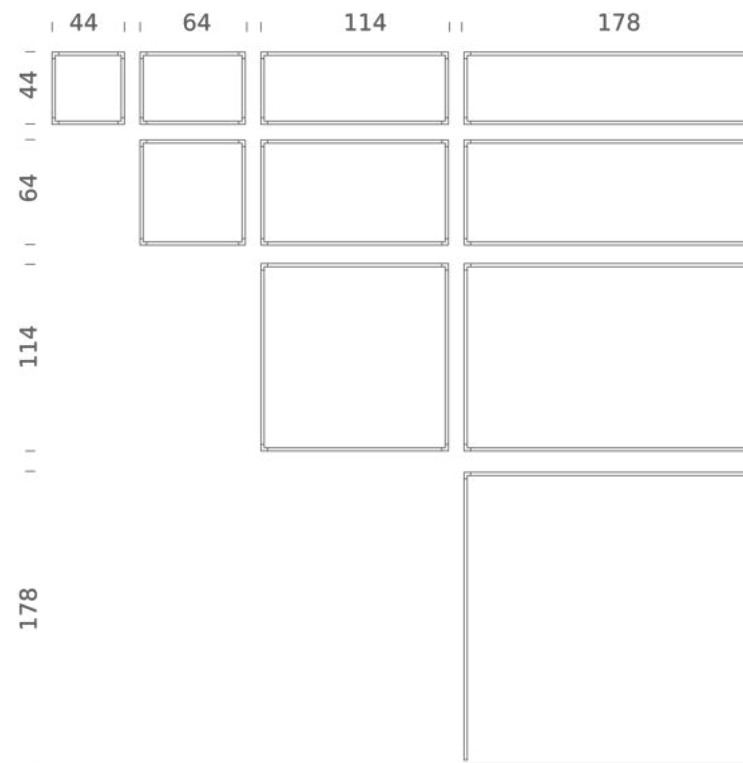

DESK MATRIX | 114X64CM - VERTICAL 3000K

LAMPING

Source	Linear LED
Total power	57W
Emission	diffused, orientable 360°
Switching	dimmable 1-10V
Tension	110/240V
Color temperature	3000K
Luminous flux	3450lm (source luminous flux)
Typ cri	85
Energy class	A+
Materials	aluminium + PC + ABS
Notes	driver included, adjustable cable length max 3m

Codes

LSV LW3 56
LSV LN3 56

Structure

white
black

Certificazioni