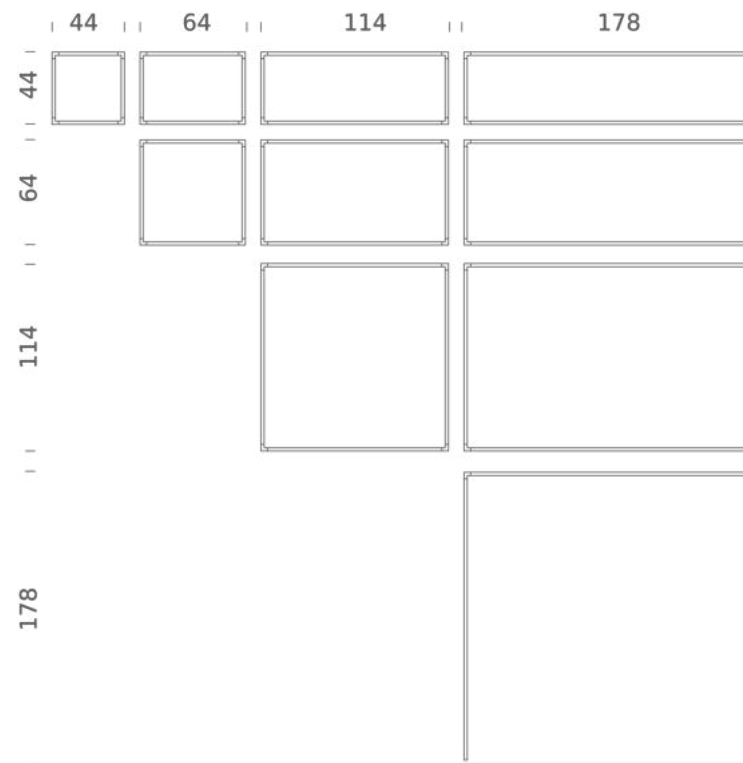

DESK MATRIX | 178X44CM - HORIZONTAL 2700K

LAMPING

Source	Linear LED
Total power	78W
Emission	diffused, orientable 360°
Switching	dimnable 1-10V
Tension	110/240V
Color temperature	2700K
Luminous flux	4200lm (source luminous flux)
Typ cri	85
Energy class	A+
Materials	aluminium + PC + ABS
Notes	driver included, adjustable cable length max 3m

Codes

LSH LW2 5A
LSH LN2 5A

Structure

white
black

Certificazioni