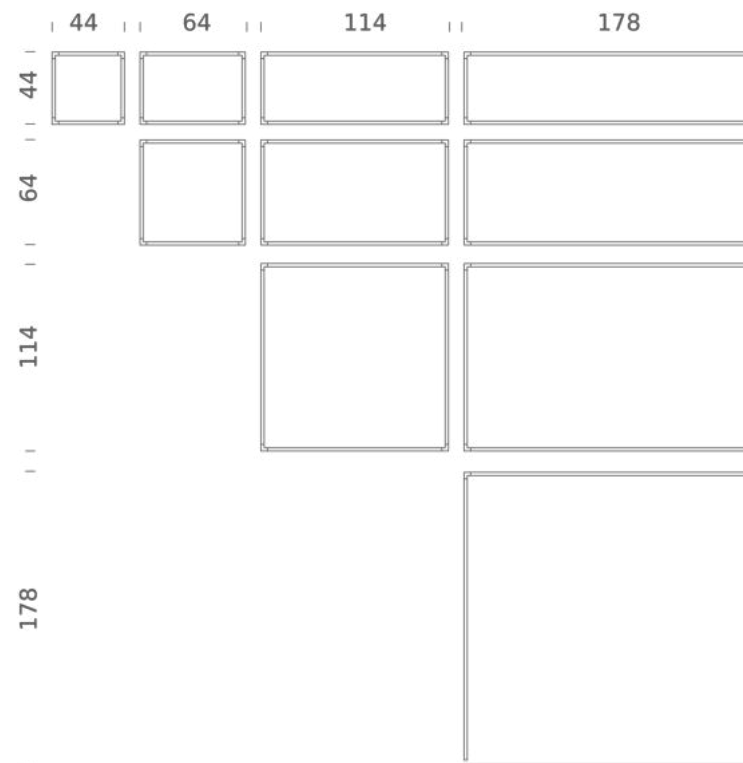

DESK MATRIX | 64X64CM - VERTICAL 2700K

LAMPING

Source	Linear LED
Total power	38W
Emission	diffused, orientable 360°
Switching	dimmable 1-10V
Tension	110/240V
Color temperature	2700K
Luminous flux	2400lm (source luminous flux)
Typ cri	85
Energy class	A+
Materials	aluminium + PC + ABS
Notes	driver included, adjustable cable length max 3m

Codes

LSV LW2 52
LSV LN2 52

Structure

white
black

Certificazioni