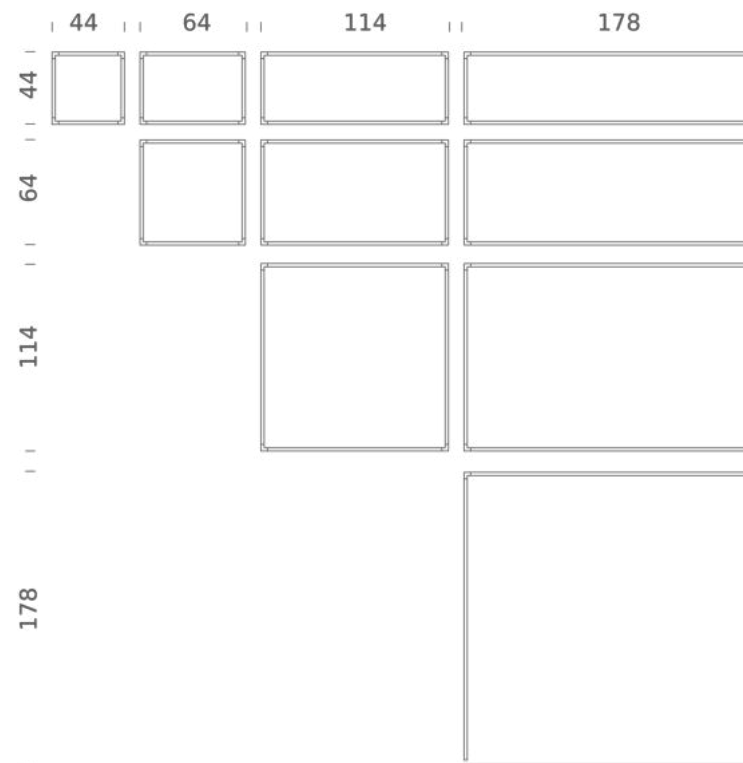

DESK MATRIX | 178X64CM - VERTICAL 3000K

LAMPING

Source	Linear LED
Total power	85W
Emission	diffused, orientable 360°
Switching	dimmable 1-10V
Tension	110/240V
Color temperature	3000K
Luminous flux	4730lm (source luminous flux)
Typ cri	85
Energy class	A+
Materials	aluminium + PC + ABS
Notes	driver included, adjustable cable length max 3m

Codes

LSV LW3 59
LSV LN3 59

Structure

white
black

Certificazioni