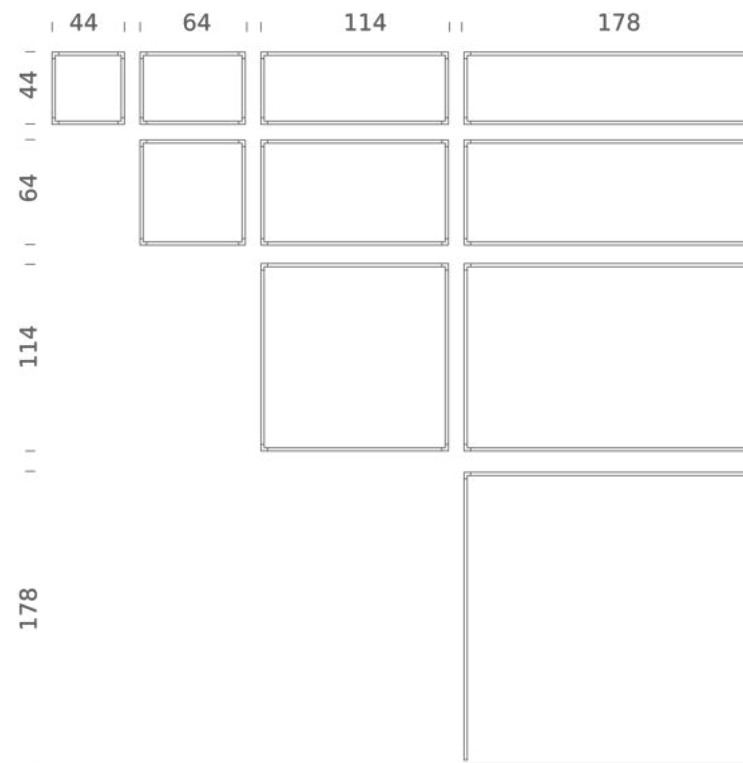

DESK MATRIX | 178X44CM - VERTICAL 3000K

LAMPING

Source	Linear LED
Total power	78W
Emission	diffused, orientable 360°
Switching	dimmable 1-10V
Tension	110/240V
Color temperature	3000K
Luminous flux	4200lm (source luminous flux)
Typ cri	85
Energy class	A+
Materials	aluminium + PC + ABS
Notes	driver included, adjustable cable length max 3m

Codes

LSV LW3 5A
LSV LN3 5A

Structure

white
black

Certificazioni