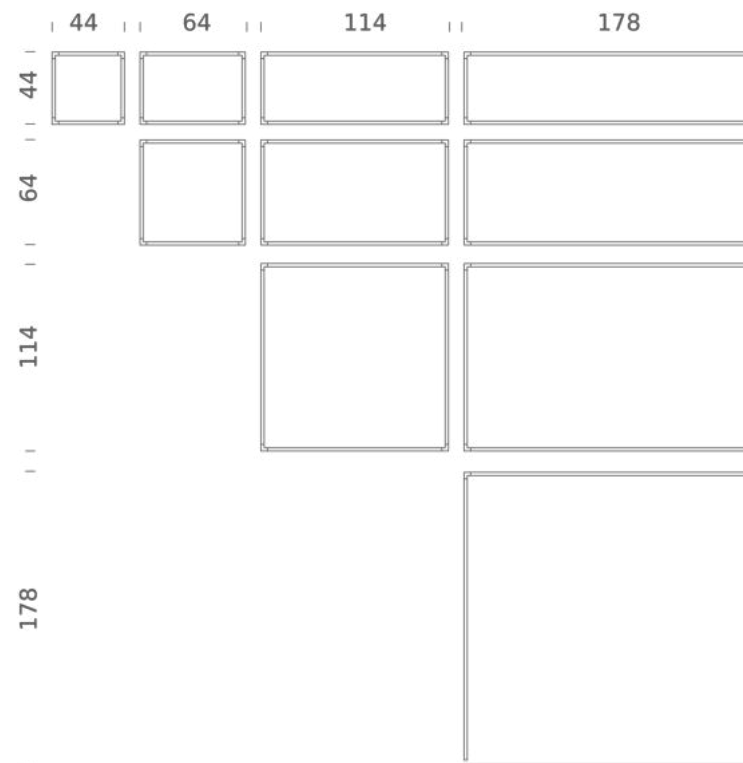

DESK MATRIX | 178X64CM - VERTICAL 2700K

LAMPING

Source	Linear LED
Total power	85W
Emission	diffused, orientable 360°
Switching	dimnable 1-10V
Tension	110/240V
Color temperature	2700K
Luminous flux	4730lm (source luminous flux)
Typ cri	85
Energy class	A+
Materials	aluminium + PC + ABS
Notes	driver included, adjustable cable length max 3m

Codes

LSV LW2 59
LSV LN2 59

Structure

white
black

Certificazioni