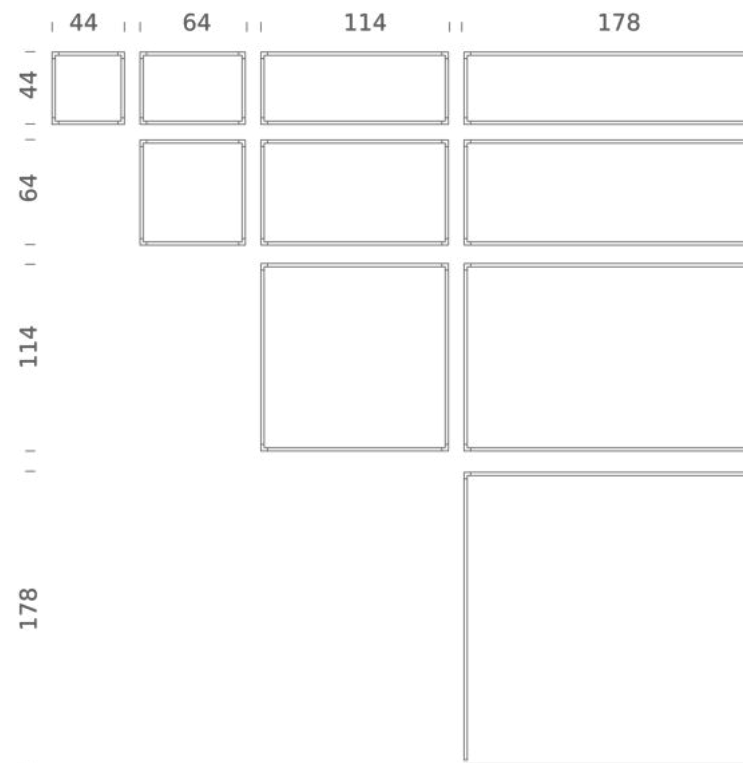

DESK MATRIX | 178X114CM - HORIZONTAL 3000K

LAMPING

Source	Linear LED
Total power	104W
Emission	diffused, orientable 360°
Switching	dimmable 1-10V
Tension	110/240V
Color temperature	3000K
Luminous flux	5780lm (source luminous flux)
Typ cri	85
Energy class	A+
Materials	aluminium + PC + ABS
Notes	driver included, adjustable cable length max 3m

Codes

LSH LW3 57
LSH LN3 57

Structure

white
black

Certificazioni