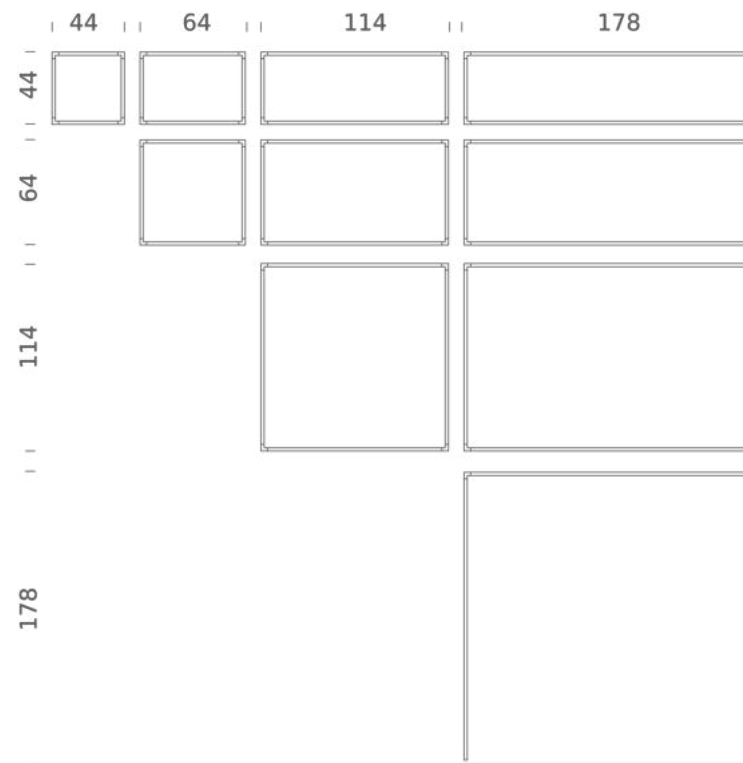

DESK MATRIX | 114X114CM - HORIZONTAL 2700K

LAMPING

Source	Linear LED
Total power	76W
Emission	diffused, orientable 360°
Switching	dimnable 1-10V
Tension	110/240V
Color temperature	2700K
Luminous flux	4500lm (source luminous flux)
Typ cri	85
Energy class	A+
Materials	aluminium + PC + ABS
Notes	driver included, adjustable cable length max 3m

Codes

LSH LW2 53
LSH LN2 53

Structure

white
black

Certificazioni