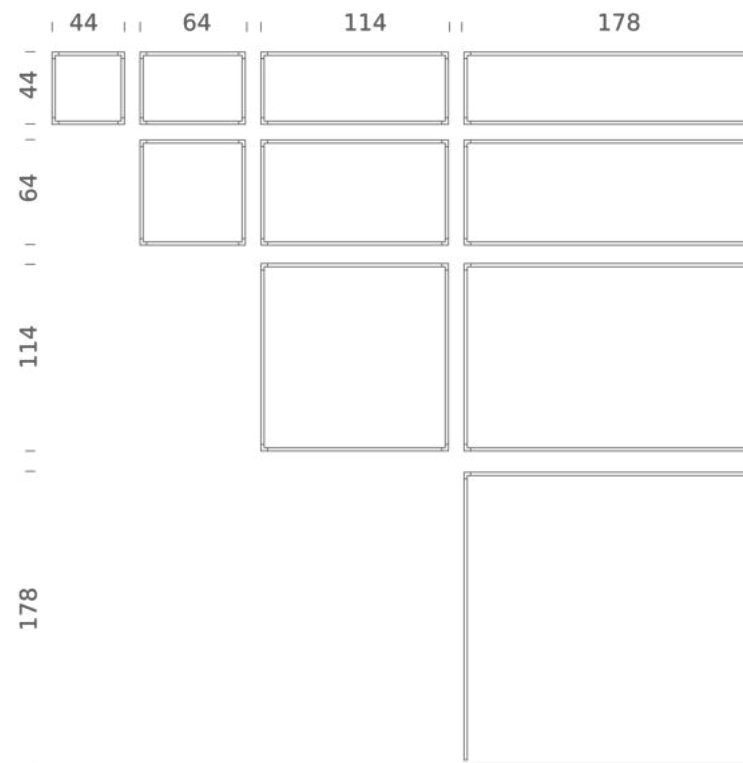

DESK MATRIX | 178X178CM - HORIZONTAL 3000K

LAMPING

Source	Linear LED
Total power	132W
Emission	diffused, orientable 360°
Switching	dimnable 1-10V
Tension	110/240V
Color temperature	3000K
Luminous flux	7060lm (source luminous flux)
Typ cri	85
Energy class	A+
Materials	aluminium + PC + ABS
Notes	driver included, adjustable cable length max 3m

Codes

LSH LW3 54
LSH LN3 54

Structure

white
black

Certificazioni