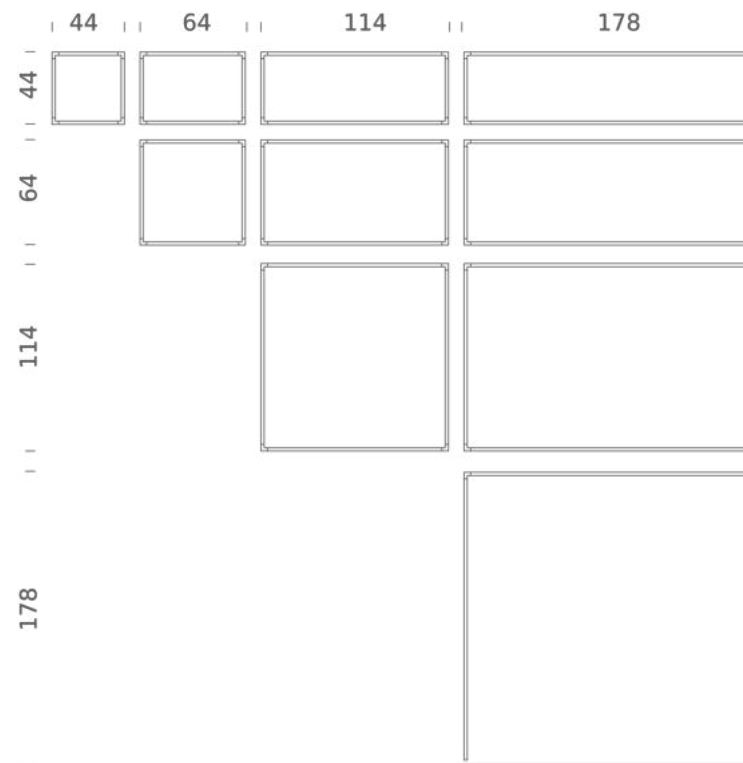

DESK MATRIX | 114X64CM - VERTICAL 2700K

LAMPING

Source	Linear LED
Total power	57W
Emission	diffused, orientable 360°
Switching	dimmable 1-10V
Tension	110/240V
Color temperature	2700K
Luminous flux	3450lm (source luminous flux)
Typ cri	85
Energy class	A+
Materials	aluminium + PC + ABS
Notes	driver included, adjustable cable length max 3m

Codes

LSV LW2 56
LSV LN2 56

Structure

white
black

Certificazioni