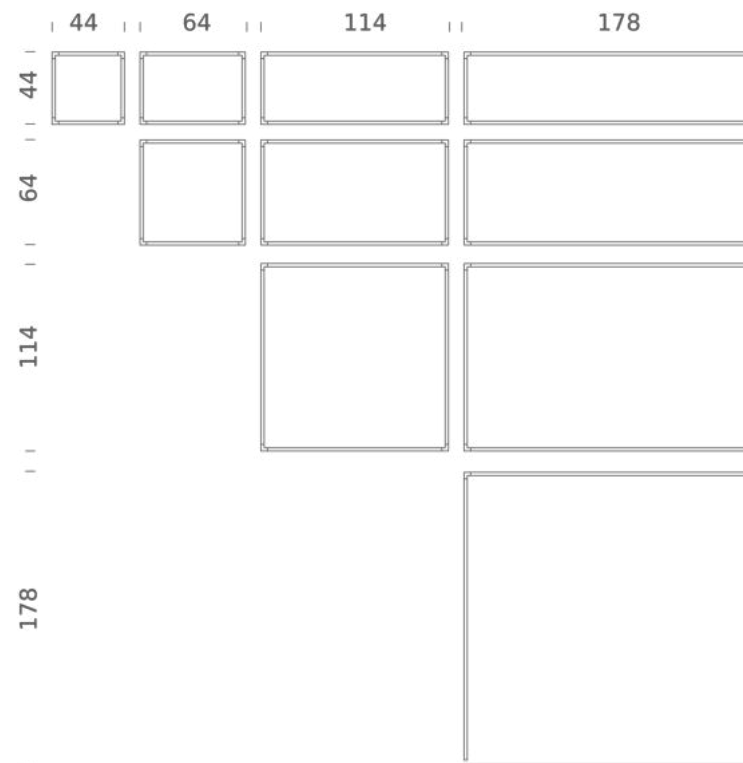

Codes

LSH LW2 51
LSH LN2 51

Structure

white
black

Certificazioni

DESK MATRIX | 44X44CM - VERTICAL 2700K

LAMPING

Source	Linear LED
Total power	24W
Emission	diffused, orientable 360°
Switching	dimmable 1-10V
Tension	110/240V
Color temperature	2700K
Luminous flux	1340lm (source luminous flux)
Typ cri	85
Energy class	A+
Materials	aluminium + PC + ABS
Notes	driver included, adjustable cable length max 3m

Codes

LSV LW2 51
LSV LN2 51

Structure

white
black

Certificazioni

DESK MATRIX | 44X44CM - HORIZONTAL 3000K

LAMPING

Source	Linear LED
Total power	24W
Emission	diffused, orientable 360°
Switching	dimmable 1-10V
Tension	110/240V
Color temperature	3000K
Luminous flux	1340lm (source luminous flux)
Typ cri	85
Energy class	A+
Materials	aluminium + PC + ABS
Notes	driver included, adjustable cable length max 3m

Codes

LSH LW3 51
LSH LN3 51

Structure

white
black

Certificazioni

DESK MATRIX | 44X44CM - VERTICAL 3000K

LAMPING

Source	Linear LED
Total power	24W
Emission	diffused, orientable 360°
Switching	dimnable 1-10V
Tension	110/240V
Color temperature	3000K
Luminous flux	1340lm (source luminous flux)
Typ cri	85
Energy class	A+
Materials	aluminium + PC + ABS
Notes	driver included, adjustable cable length max 3m

Codes

LSV LW3 51
LSV LN3 51

Structure

white
black

Certificazioni

DESK MATRIX | 64X44CM - HORIZONTAL 2700K

LAMPING

Source	Linear LED
Total power	31W
Emission	diffused, orientable 360°
Switching	dimmable 1-10V
Tension	110/240V
Color temperature	2700K
Luminous flux	1870lm (source luminous flux)
Typ cri	85
Energy class	A+
Materials	aluminium + PC + ABS
Notes	driver included, adjustable cable length max 3m