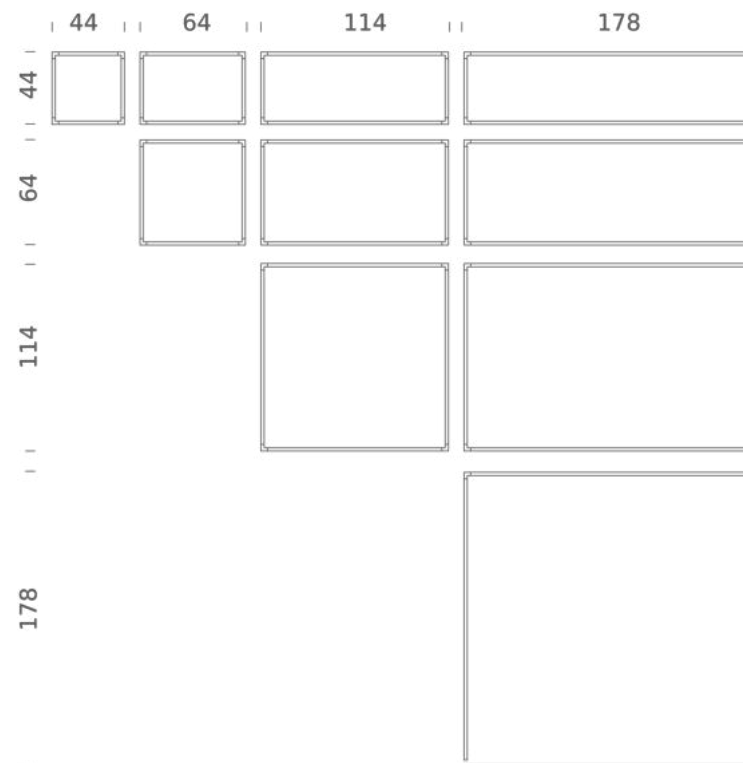

Codes

LSV LW3 55
LSV LN3 55

Structure

white
black

Certificazioni

DESK MATRIX | 114X44CM - HORIZONTAL 2700K

LAMPING

Source	Linear LED
Total power	50W
Emission	diffused, orientable 360°
Switching	dimnable 1-10V
Tension	110/240V
Color temperature	2700K
Luminous flux	2920lm (source luminous flux)
Typ cri	85
Energy class	A+
Materials	aluminium + PC + ABS
Notes	driver included, adjustable cable length max 3m

Codes

LSH LW2 58
LSH LN2 58

Structure

white
black

Certificazioni

DESK MATRIX | 114X44CM - VERTICAL 2700K

LAMPING

Source	Linear LED
Total power	50W
Emission	diffused, orientable 360°
Switching	dimmable 1-10V
Tension	110/240V
Color temperature	2700K
Luminous flux	2920lm (source luminous flux)
Typ cri	85
Energy class	A+
Materials	aluminium + PC + ABS
Notes	driver included, adjustable cable length max 3m