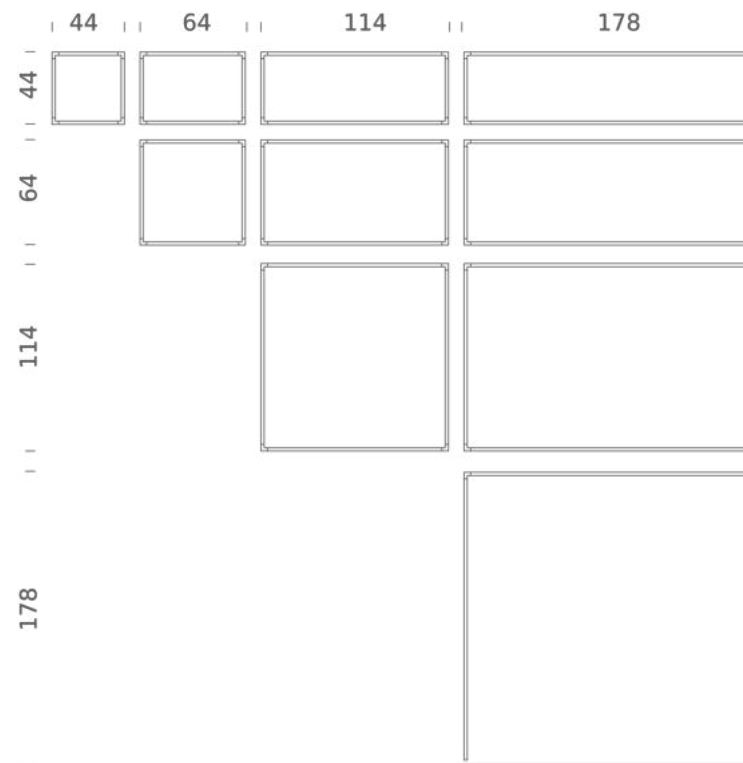

DESK MATRIX | 178X178CM - VERTICAL 2700K

LAMPING

Source	Linear LED
Total power	132W
Emission	diffused, orientable 360°
Switching	dimmable 1-10V
Tension	110/240V
Color temperature	2700K
Luminous flux	7060lm (source luminous flux)
Typ cri	85
Energy class	A+
Materials	aluminium + PC + ABS
Notes	driver included, adjustable cable length max 3m

Codes

LSV LW2 54
LSV LN2 54

Structure

white
black

Certificazioni