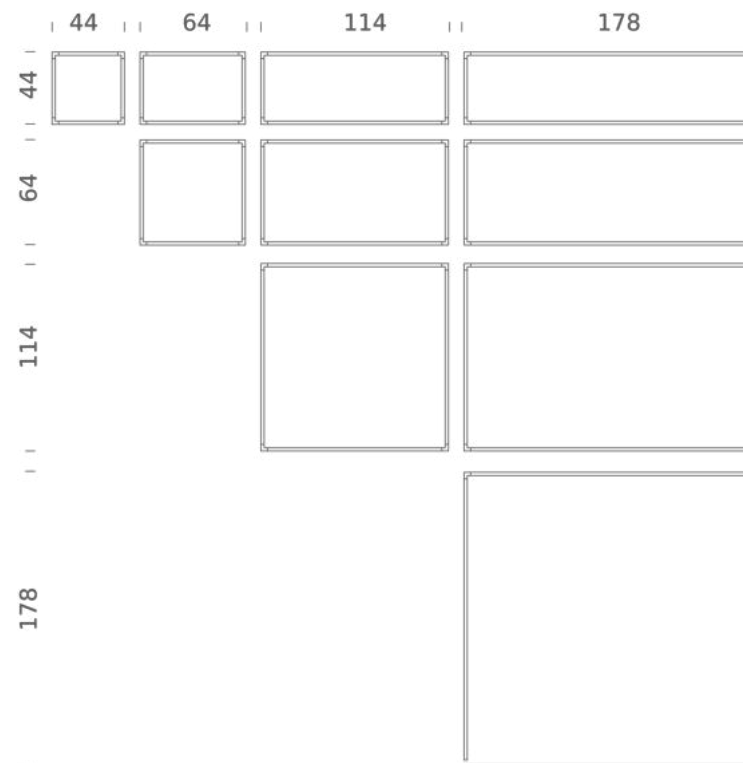

DESK MATRIX | 64X64CM - HORIZONTAL 2700K

LAMPING

Source	Linear LED
Total power	38W
Emission	diffused, orientable 360°
Switching	dimmable 1-10V
Tension	110/240V
Color temperature	2700K
Luminous flux	2400lm (source luminous flux)
Typ cri	85
Energy class	A+
Materials	aluminium + PC + ABS
Notes	driver included, adjustable cable length max 3m

Codes

LSH LW2 52
LSH LN2 52

Structure

white
black

Certificazioni