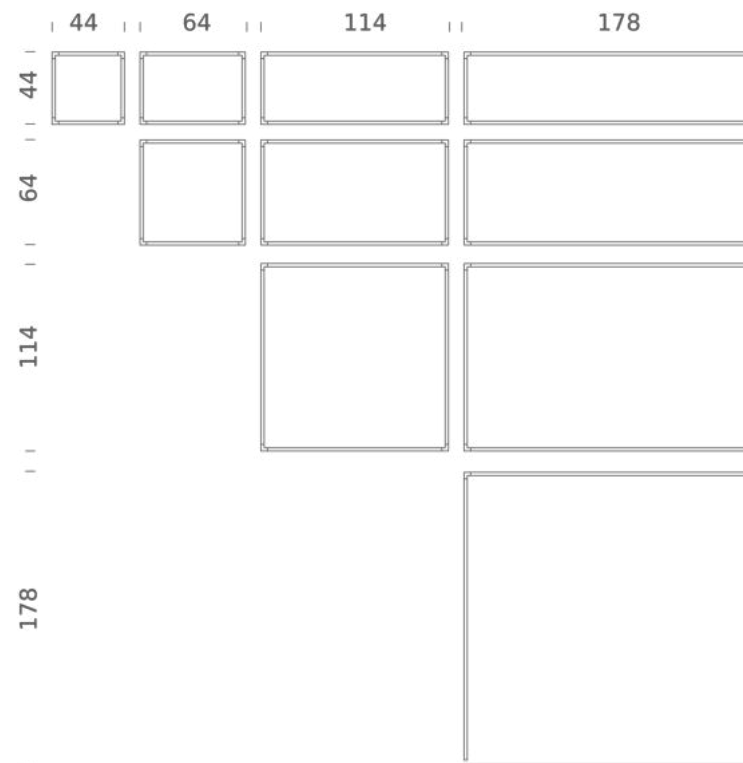

Codes

LSV LW2 58
LSV LN2 58

Structure

white
black

Certificazioni

DESK MATRIX | 114X44CM - HORIZONTAL 3000K

LAMPING

Source	Linear LED
Total power	50W
Emission	diffused, orientable 360°
Switching	dimmable 1-10V
Tension	110/240V
Color temperature	3000K
Luminous flux	2920lm (source luminous flux)
Typ cri	85
Energy class	A+
Materials	aluminium + PC + ABS
Notes	driver included, adjustable cable length max 3m

Codes

LSH LW3 58
LSH LN3 58

Structure

white
black

Certificazioni

DESK MATRIX | 114X44CM - VERTICAL 3000K

LAMPING

Source	Linear LED
Total power	50W
Emission	diffused, orientable 360°
Switching	dimnable 1-10V
Tension	110/240V
Color temperature	3000K
Luminous flux	2920lm (source luminous flux)
Typ cri	85
Energy class	A+
Materials	aluminium + PC + ABS
Notes	driver included, adjustable cable length max 3m

Codes

LSV LW3 58
LSV LN3 58

Structure

white
black

Certificazioni

DESK MATRIX | 178X44CM - HORIZONTAL 2700K

LAMPING

Source	Linear LED
Total power	78W
Emission	diffused, orientable 360°
Switching	dimnable 1-10V
Tension	110/240V
Color temperature	2700K
Luminous flux	4200lm (source luminous flux)
Typ cri	85
Energy class	A+
Materials	aluminium + PC + ABS
Notes	driver included, adjustable cable length max 3m