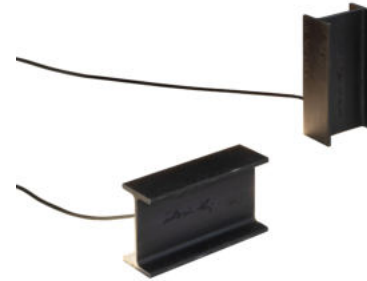

# MINI MAIS PLUS QUE CELA JE NE PEUX PAS

*Rudy Ricciotti*

Floor and table lamps in two sizes with indirect light in industrial style made of rough metal. Each lamp is produced in a traditional way so that small aesthetic and finishing differences between one product and another are a sign of uniqueness. The floor version is also available for outdoor use and is treated with protective paint.

## LAMPING

Source	LINEAR LED
Total power	2,4W
Emission	DIRECT / INDIRECT
Switching	switch on cable
Tension	120V
Color temperature	2700K
Luminous flux	200lm (luminous output)
Typ CRI	80
Energy class	A+
IP class	20
Dimensions	3.1" x 2" x 5.9"
Materials	raw material
Notes	switch on cable, cable length 9.8' , lamps are sold three by three
Accessories	Lipari ring,
Net lamp weight	6,6 lbs

## Structure

raw metal