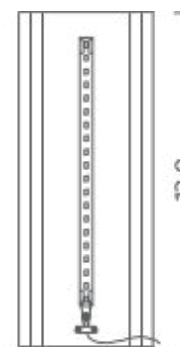

LED

LAMPING

Source	LINEAR LED
Total power	10W
Emission	DIRECT / INDIRECT
Switching	switch on cable
Tension	120V
Color temperature	2700K
Luminous flux	550lm (luminous output)
Typ CRI	85
Energy class	A+
IP class	20
Dimensions	5.5" x 5.5" x 13.8"
Materials	raw material
Notes	cable length 9.8'
Accessories	Lipari ring,
Net lamp weight	26,5 lbs

Codes

RIC LMM 21

Structure

raw metal

PACKAGE

Package 01

Dimension: 7.9" x 7.9" x 16.1" inches / Net weight: 29,8 lbs

Certificazioni

LED OUTDOOR IP44

LAMPING

Source	LINEAR LED
Total power	10W
Emission	DIRECT / INDIRECT
Switching	switch on cable
Tension	120V
Color temperature	2700K
Luminous flux	550lm (luminous output)
Typ CRI	85
Energy class	A+
IP class	44
Dimensions	5.5" x 5.5" x 13.8"
Materials	raw material
Notes	cable length 9.8'
Accessories	Lipari ring,
Net lamp weight	26,5 lbs

Codes

RIC LME 21

Structure

raw metal

PACKAGE

Package 01

Dimension: 7.9" x 7.9" x 16.1" inches / Net weight: 29,8 lbs

Certificazioni