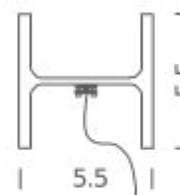

LED

LAMPING

Source	LINEAR LED
Total power	10W
Emission	DIRECT / INDIRECT
Switching	switch on cable
Tension	120V
Color temperature	2700K
Luminous flux	550lm (luminous output)
Typ CRI	85
Energy class	A+
IP class	20
Dimensions	5.5" x 5.5" x 13.8"
Materials	raw material
Notes	cable length 9.8'
Accessories	Lipari ring,
Net lamp weight	26,5 lbs

Codes

RIC LMM 21

Structure

raw metal

PACKAGE

Package 01

Dimension: 7.9" x 7.9" x 16.1" inches / Net weight: 29,8 lbs

Certificazioni

LED OUTDOOR IP44

LAMPING

Source	LINEAR LED
Total power	10W
Emission	DIRECT / INDIRECT
Switching	switch on cable
Tension	120V
Color temperature	2700K
Luminous flux	550lm (luminous output)
Typ CRI	85
Energy class	A+
IP class	44
Dimensions	5.5" x 5.5" x 13.8"
Materials	raw material
Notes	cable length 9.8'
Accessories	Lipari ring,
Net lamp weight	26,5 lbs

Codes

RIC LME 21

Structure

raw metal

PACKAGE

Package 01

Dimension: 7.9" x 7.9" x 16.1" inches / Net weight: 29,8 lbs

Certificazioni