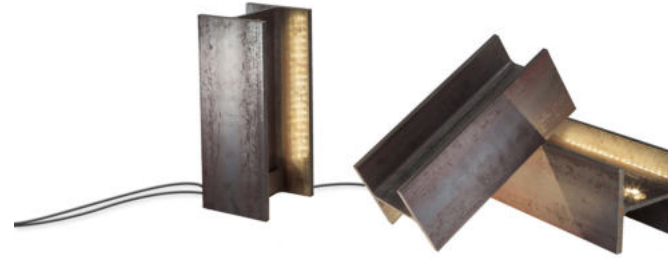

MAIS PLUS QUE CELA JE NE PEUX PAS

Rudy Ricciotti

Floor and table lamps in two sizes with indirect light in industrial style made of rough metal. Each lamp is produced in a traditional way so that small aesthetic and finishing differences between one product and another are a sign of uniqueness. The floor version is also available for outdoor use and is treated with protective paint.

LED

LAMPING

Source	LINEAR LED
Total power	10W
Emission	DIRECT / INDIRECT
Switching	switch on cable
Tension	120V
Color temperature	2700K
Luminous flux	550lm (luminous output)
Typ CRI	85
Energy class	A+
IP class	20
Dimensions	5.5" x 5.5" x 13.8"
Materials	raw material
Notes	cable length 9.8'
Accessories	Lipari ring,
Net lamp weight	26,5 lbs

Codes

RIC LMM 21

Structure

raw metal

PACKAGE

Package 01

Dimension: 7.9" x 7.9" x 16.1" inches / Net weight: 29,8 lbs

Certificazioni

LED OUTDOOR IP44

LAMPING

Source	LINEAR LED
Total power	10W
Emission	DIRECT / INDIRECT
Switching	switch on cable
Tension	120V
Color temperature	2700K
Luminous flux	550lm (luminous output)
Typ CRI	85
Energy class	A+
IP class	44
Dimensions	5.5" x 5.5" x 13.8"
Materials	raw material
Notes	cable length 9.8'
Accessories	Lipari ring,
Net lamp weight	26,5 lbs