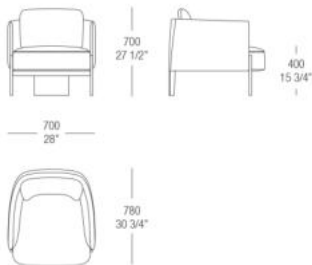

# DIMENSIONS

Sofa W. 1650 mm

Round sofa W. 1700 mm

Armchair with armrests

Armchair without armrests

Dining armchair

Dining chair