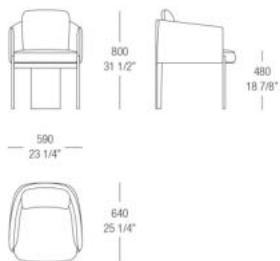

# DIMENSIONS

Sofa W. 1650 mm

Round sofa W. 1700 mm

Armchair with armrests

Armchair without armrests

Dining armchair

Dining chair