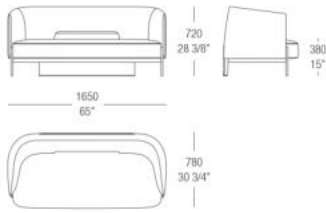

# DIMENSIONS

Sofa W. 1650 mm

Round sofa W. 1700 mm

Armchair with armrests

Armchair without armrests

Dining armchair

Dining chair