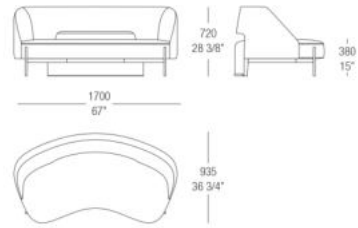

# DIMENSIONS

Sofa W. 1650 mm

Round sofa W. 1700 mm

Armchair with armrests

Armchair without armrests

Dining armchair

Dining chair