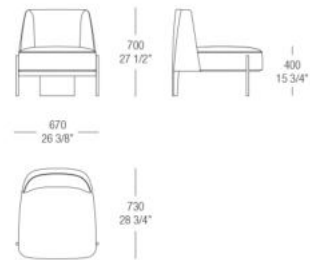

# DIMENSIONS

Sofa W. 1650 mm

Round sofa W. 1700 mm

Armchair with armrests

Armchair without armrests

Dining armchair

Dining chair