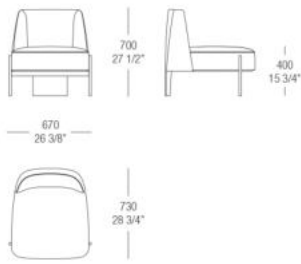

# DIMENSIONS

Armchair without armrests

Armchair with armrests

Dining armchair

Dining chair

Sofa W. 1650 mm

Round sofa W. 1700 mm