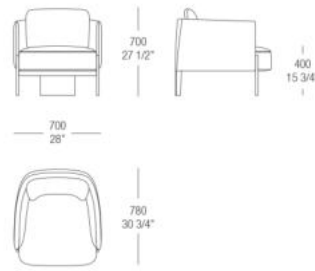

# DIMENSIONS

Armchair without armrests

Armchair with armrests

Dining armchair

Dining chair

Sofa W. 1650 mm

Round sofa W. 1700 mm