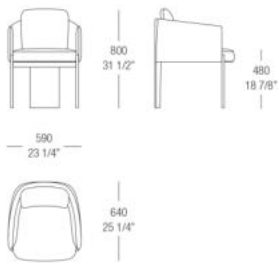

# DIMENSIONS

Armchair without armrests

Armchair with armrests

Dining armchair

Dining chair

Sofa W. 1650 mm

Round sofa W. 1700 mm