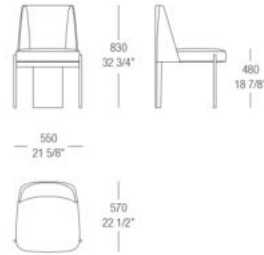

# DIMENSIONS

Armchair without armrests

Armchair with armrests

Dining armchair

Dining chair

Sofa W. 1650 mm

Round sofa W. 1700 mm