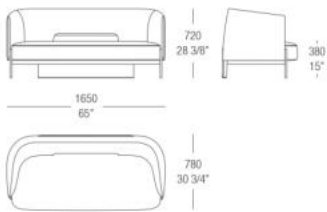

# DIMENSIONS

Armchair without armrests

Armchair with armrests

Dining armchair

Dining chair

Sofa W. 1650 mm

Round sofa W. 1700 mm