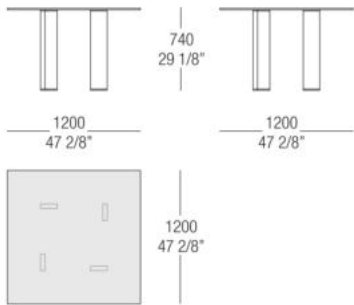

TYPE / TABLES

TECHNICAL DESCRIPTION

Table of various shapes and sizes.

Legs in aluminium with fixing plates in stainless steel. Finishes: satined aluminium, gun metal, metal matt lacquered.

Top in tempered crystal th.12mm. edge 3mm. in the finish transparent glass.

DIMENSIONS

Square table with glass top

Square table with glass top

Square table with glass top

Rectangular table with glass top

Rectangular table with glass top

Rectangular table with glass top

Rectangular table with glass top