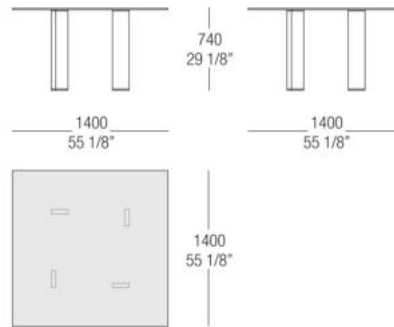

TYPE / TABLES

TECHNICAL DESCRIPTION

Table of various shapes and sizes.

Legs in aluminium with fixing plates in stainless steel. Finishes: satined aluminium, gun metal, metal matt lacquered.

Top in tempered crystal th.12mm. edge 3mm. in the finish transparent glass.

DIMENSIONS

Square table with glass top

Square table with glass top

Square table with glass top

Rectangular table with glass top

Rectangular table with glass top

Rectangular table with glass top

Rectangular table with glass top