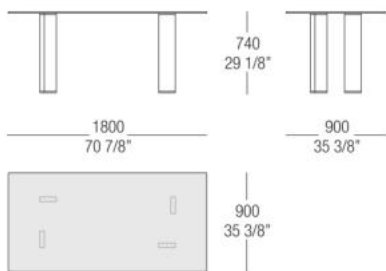

TYPE / TABLES

TECHNICAL DESCRIPTION

Table of various shapes and sizes.

Legs in aluminium with fixing plates in stainless steel. Finishes: satined aluminium, gun metal, metal matt lacquered.

Top in tempered crystal th.12mm. edge 3mm. in the finish transparent glass.

DIMENSIONS

Square table with glass top

Square table with glass top

Square table with glass top

Rectangular table with glass top

Rectangular table with glass top

Rectangular table with glass top

Rectangular table with glass top

Rectangular table with glass top

Rectangular table with glass top

Round table with glass top

Round table with glass top

Oval table with glass top

Oval table with glass top

Oval table with glass top