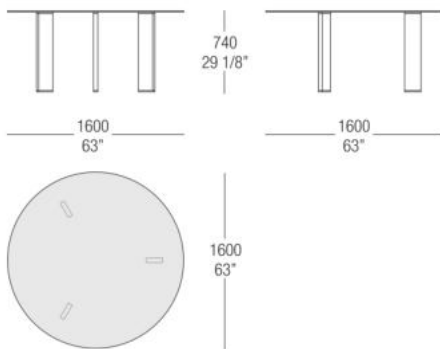

TYPE / TABLES

TECHNICAL DESCRIPTION

Table of various shapes and sizes.

Legs in aluminium with fixing plates in stainless steel. Finishes: satined aluminium, gun metal, metal matt lacquered.

Top in tempered crystal th.12mm. edge 3mm. in the finish transparent glass.

DIMENSIONS

Square table with glass top

Square table with glass top

Square table with glass top

Rectangular table with glass top

Rectangular table with glass top

Rectangular table with glass top

Rectangular table with glass top

Rectangular table with glass top

Rectangular table with glass top

Round table with glass top

Round table with glass top

Oval table with glass top

Oval table with glass top

Oval table with glass top