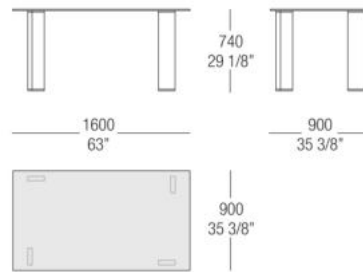

TYPE / TABLES

TECHNICAL DESCRIPTION

Table of various shapes and sizes.

Legs in aluminium with fixing plates in stainless steel. Finishes: satined aluminium, gun metal, metal matt lacquered.

Top in tempered crystal th.12mm. edge 3mm. in the finish transparent glass.

DIMENSIONS

Square table with glass top

Square table with glass top

Square table with glass top

Rectangular table with glass top

Rectangular table with glass top

Rectangular table with glass top

Rectangular table with glass top

Rectangular table with glass top

Rectangular table with glass top

Round table with glass top

Round table with glass top

Oval table with glass top

Oval table with glass top

Oval table with glass top