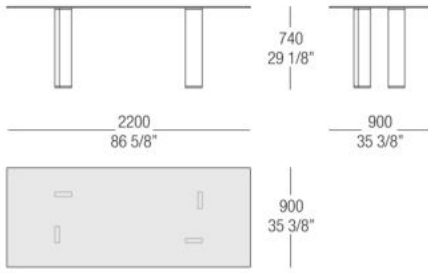

TYPE / TABLES

TECHNICAL DESCRIPTION

Table of various shapes and sizes.

Legs in aluminium with fixing plates in stainless steel. Finishes: satined aluminium, gun metal, metal matt lacquered.

Top in tempered crystal th.12mm. edge 3mm. in the finish transparent glass.

DIMENSIONS

Square table with glass top

Square table with glass top

Square table with glass top

Rectangular table with glass top

Rectangular table with glass top

Rectangular table with glass top

Rectangular table with glass top

Rectangular table with glass top

Rectangular table with glass top

Round table with glass top

Round table with glass top

Oval table with glass top

Oval table with glass top

Oval table with glass top