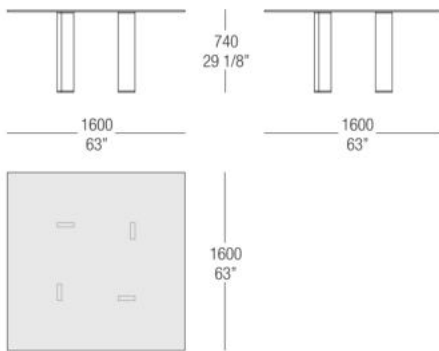

TYPE / TABLES

TECHNICAL DESCRIPTION

Table of various shapes and sizes.

Legs in aluminium with fixing plates in stainless steel. Finishes: satined aluminium, gun metal, metal matt lacquered.

Top in tempered crystal th.12mm. edge 3mm. in the finish transparent glass.

DIMENSIONS

Square table with glass top

Square table with glass top

Square table with glass top

Rectangular table with glass top

Rectangular table with glass top

Rectangular table with glass top

Rectangular table with glass top

Rectangular table with glass top

Rectangular table with glass top

Round table with glass top

Round table with glass top

Oval table with glass top

Oval table with glass top

Oval table with glass top