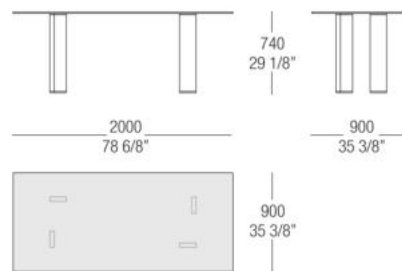

TYPE / TABLES

TECHNICAL DESCRIPTION

Table of various shapes and sizes.

Legs in aluminium with fixing plates in stainless steel. Finishes: satined aluminium, gun metal, metal matt lacquered.

Top in tempered crystal th.12mm. edge 3mm. in the finish transparent glass.

DIMENSIONS

Square table with glass top

Square table with glass top

Square table with glass top

Rectangular table with glass top

Rectangular table with glass top

Rectangular table with glass top

Rectangular table with glass top

Rectangular table with glass top

Rectangular table with glass top

Round table with glass top

Round table with glass top

Oval table with glass top

Oval table with glass top

Oval table with glass top