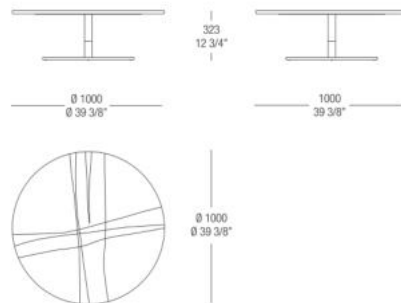

536
Varnished
antiqued
Graphite

DIMENSIONS

Round table with lacquered top

Round table with wood top

Round table with marble top

Round small table with lacquered top

Round small table with wood top

Round small table with marble top

Round small table with lacquered top

Round small table with wood top

Round small table with marble top

Round small table with lacquered top

Round small table with wood top

Round small table with marble top