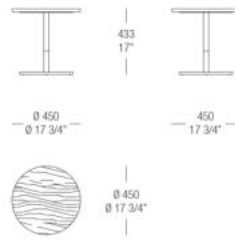

536
Varnished
antiqued
Graphite

DIMENSIONS

Round table with lacquered top

Round table with wood top

Round table with marble top

Round small table with lacquered top

Round small table with wood top

Round small table with marble top