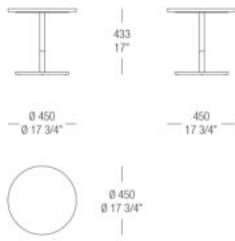

536
Varnished
antiqued
Graphite

DIMENSIONS

Round table with lacquered top

Round table with wood top

Round table with marble top

Round small table with lacquered top

Round small table with wood top

Round small table with marble top