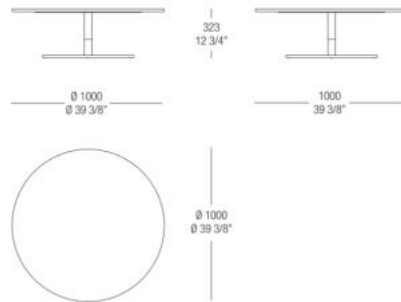

536
Varnished
antiqued
Graphite

DIMENSIONS

Round table with lacquered top

Round table with wood top

Round table with marble top

Round small table with lacquered top

Round small table with wood top

Round small table with marble top

Round small table with lacquered top

Round small table with wood top

Round small table with marble top

Round small table with lacquered top

Round small table with wood top

Round small table with marble top