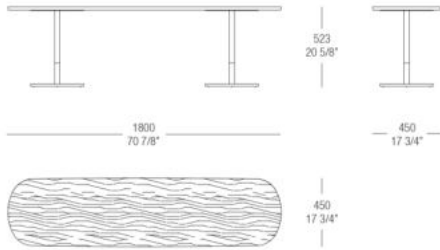

536
Varnished
antiqued
Graphite

DIMENSIONS

Round table with lacquered top

Round table with wood top

Round table with marble top

Round small table with lacquered top

Round small table with wood top

Round small table with marble top

Round small table with lacquered top

Round small table with wood top

Round small table with marble top

Round small table with lacquered top

Round small table with wood top

Round small table with marble top

Lacquered top console

Wood top console

Marble top console

Lacquered top console

Wood top console

Marble top console