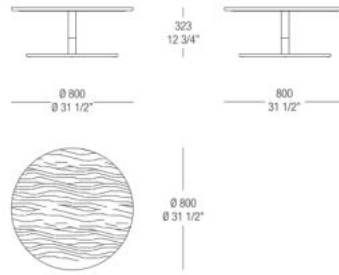

536
Varnished
antiqued
Graphite

DIMENSIONS

Round table with lacquered top

Round table with wood top

Round table with marble top

Round small table with lacquered top

Round small table with wood top

Round small table with marble top

Round small table with lacquered top

Round small table with wood top

Round small table with marble top

Round small table with lacquered top

Round small table with wood top

Round small table with marble top