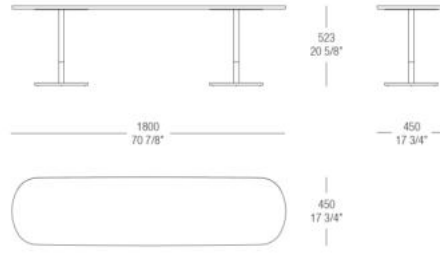

536
Varnished
antiqued
Graphite

DIMENSIONS

Round table with lacquered top

Round table with wood top

Round table with marble top

Round small table with lacquered top

Round small table with wood top

Round small table with marble top

Round small table with lacquered top

Round small table with wood top

Round small table with marble top

Round small table with lacquered top

Round small table with wood top

Round small table with marble top

Lacquered top console

Wood top console

Marble top console

Lacquered top console

Wood top console

Marble top console