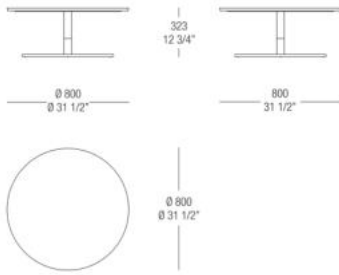

536
Varnished
antiqued
Graphite

DIMENSIONS

Round table with lacquered top

Round table with wood top

Round table with marble top

Round small table with lacquered top

Round small table with wood top

Round small table with marble top

Round small table with lacquered top

Round small table with wood top

Round small table with marble top

Round small table with lacquered top

Round small table with wood top

Round small table with marble top