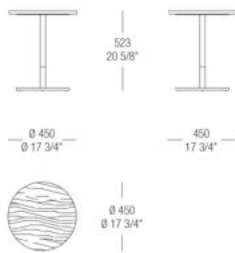

536
Varnished
antiqued
Graphite

DIMENSIONS

Round table with lacquered top

Round table with wood top

Round table with marble top

Round small table with lacquered top

Round small table with wood top

Round small table with marble top

Round small table with lacquered top

Round small table with wood top

Round small table with marble top

Round small table with lacquered top

Round small table with wood top

Round small table with marble top