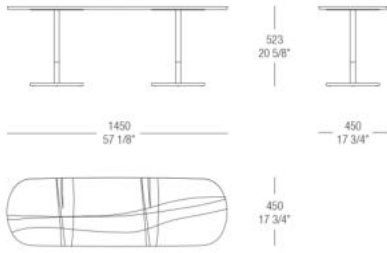

Marble top console