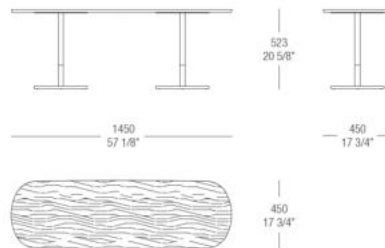

Wood top console