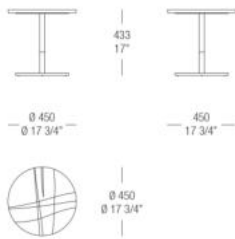

536
Varnished
antiqued
Graphite

DIMENSIONS

Round table with lacquered top

Round table with wood top

Round table with marble top

Round small table with lacquered top

Round small table with wood top

Round small table with marble top

Round small table with lacquered top

Round small table with wood top

Round small table with marble top

Round small table with lacquered top

Round small table with wood top

Round small table with marble top