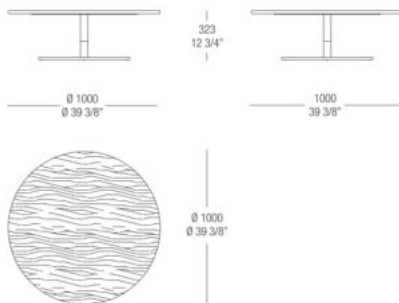

536
Varnished
antiqued
Graphite

DIMENSIONS

Round table with lacquered top

Round table with wood top

Round table with marble top

Round small table with lacquered top

Round small table with wood top

Round small table with marble top

Round small table with lacquered top

Round small table with wood top

Round small table with marble top

Round small table with lacquered top

Round small table with wood top

Round small table with marble top