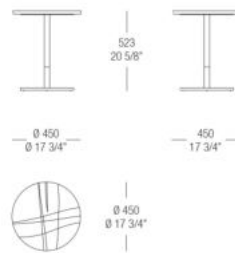

536
Varnished
antiqued
Graphite

DIMENSIONS

Round table with lacquered top

Round table with wood top

Round table with marble top

Round small table with lacquered top

Round small table with wood top

Round small table with marble top

Round small table with lacquered top

Round small table with wood top

Round small table with marble top

Round small table with lacquered top

Round small table with wood top

Round small table with marble top