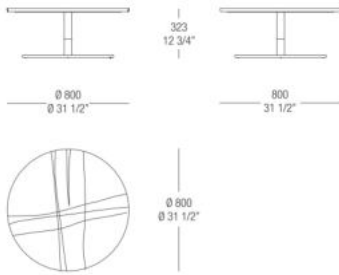

536
Varnished
antiqued
Graphite

DIMENSIONS

Round table with lacquered top

Round table with wood top

Round table with marble top

Round small table with lacquered top

Round small table with wood top

Round small table with marble top

Round small table with lacquered top

Round small table with wood top

Round small table with marble top

Round small table with lacquered top

Round small table with wood top

Round small table with marble top