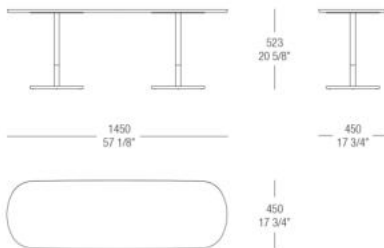

Lacquered top console