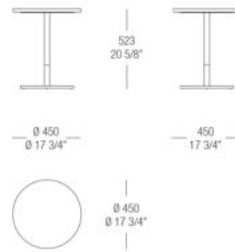

536
Varnished
antiqued
Graphite

DIMENSIONS

Round table with lacquered top

Round table with wood top

Round table with marble top

Round small table with lacquered top

Round small table with wood top

Round small table with marble top

Round small table with lacquered top

Round small table with wood top

Round small table with marble top

Round small table with lacquered top

Round small table with wood top

Round small table with marble top