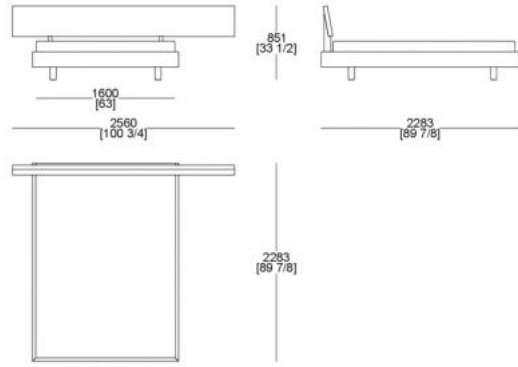

BEDFRAME / HEADBOARD FINISHINGS

MATT LACQUERED

HIGH GLOSS LACQUERED

MATT VENEERS

53 Elm grey

51 Black oak

DIMENSIONS

Raisable bedspring (mattress W. 1600 x D. 2000 mm)

Fixed bedspring (mattress W. 1600 x D.2000 mm)

Fixed bedspring (mattress W. 1600 x D.2100 mm)

Fixed bedspring (mattress W. 1800 x D.2000 mm)

Fixed bedspring (mattress W. 1800 x D.2100 mm)

Fixed bedspring king size (mattress W. 1930 x D.2020 mm)

Customer bedspring (mattress W. 1600 x D. 2000 mm)

Customer bedspring (mattress W. 1600 x D. 2100 mm)

Customer bedspring (mattress W. 1800 x D. 2000 mm)

Customer bedspring (mattress W. 1800 x D. 2100 mm)

Customer bedspring (mattress W. 1930 x D. 2020 mm)