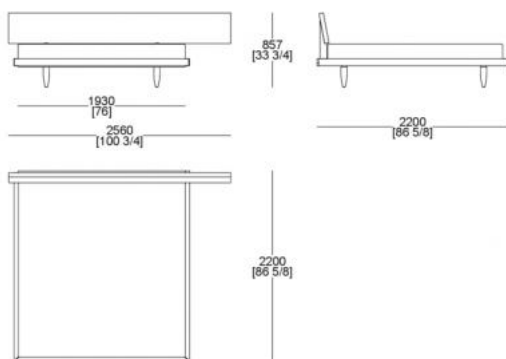

BEDFRAME / HEADBOARD FINISHINGS

MATT LACQUERED

HIGH GLOSS LACQUERED

MATT VENEERS

53 Elm grey

51 Black oak

DIMENSIONS

Raisable bedspring (mattress W. 1600 x D. 2000 mm)

Fixed bedspring (mattress W. 1600 x D.2000 mm)

Fixed bedspring (mattress W. 1600 x D.2100 mm)

Fixed bedspring (mattress W. 1800 x D.2000 mm)

Fixed bedspring (mattress W. 1800 x D.2100 mm)

Fixed bedspring king size (mattress W. 1930 x D.2020 mm)

Customer bedspring (mattress W. 1600 x D. 2000 mm)

Customer bedspring (mattress W. 1600 x D. 2100 mm)

Customer bedspring (mattress W. 1800 x D. 2000 mm)

Customer bedspring (mattress W. 1800 x D. 2100 mm)

Customer bedspring (mattress W. 1930 x D. 2020 mm)