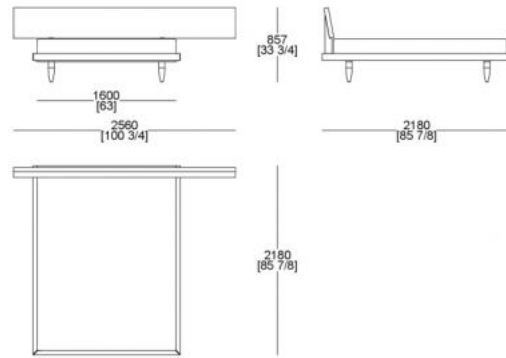

SLIM

MAURO LIPPARINI

Slim, the fascination of asymmetric design. Elegance created by balancing unusual elements: this is the surprising combination of the protruding headboard Slim, width 256cm, reducible to 214,5cm, which can be fitted either left or right all the same.

BEDFRAME / HEADBOARD FINISHINGS

MATT LACQUERED

HIGH GLOSS LACQUERED

MATT VENEERS

53 Elm grey

51 Black oak

DIMENSIONS

Raisable bedspring (mattress W. 1600 x D. 2000 mm)

Fixed bedspring (mattress W. 1600 x D.2000 mm)

Fixed bedspring (mattress W. 1600 x D.2100 mm)

Fixed bedspring (mattress W. 1800 x D.2000 mm)

Fixed bedspring (mattress W. 1800 x D.2100 mm)

Fixed bedspring king size (mattress W. 1930 x D.2020 mm)

Customer bedspring (mattress W. 1600 x D. 2000 mm)

Customer bedspring (mattress W. 1600 x D. 2100 mm)

Customer bedspring (mattress W. 1800 x D. 2000 mm)

Customer bedspring (mattress W. 1800 x D. 2100 mm)