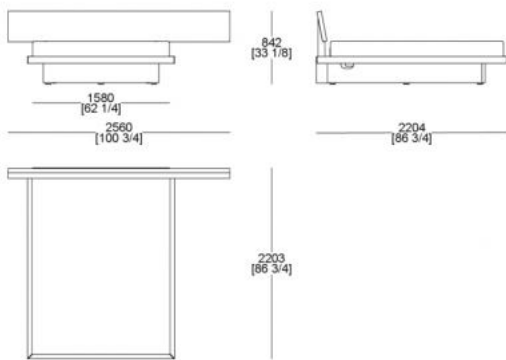

BEDFRAME / HEADBOARD FINISHINGS

MATT LACQUERED

HIGH GLOSS LACQUERED

MATT VENEERS

53 Elm grey

51 Black oak

DIMENSIONS

Raisable bedspring (mattress W. 1600 x D. 2000 mm)

Fixed bedspring (mattress W. 1600 x D.2000 mm)

Fixed bedspring (mattress W. 1600 x D.2100 mm)

Fixed bedspring (mattress W. 1800 x D.2000 mm)

Fixed bedspring (mattress W. 1800 x D.2100 mm)

Fixed bedspring king size (mattress W. 1930 x D.2020 mm)

Customer bedspring (mattress W. 1600 x D. 2000 mm)

Customer bedspring (mattress W. 1600 x D. 2100 mm)

Customer bedspring (mattress W. 1800 x D. 2000 mm)

Customer bedspring (mattress W. 1800 x D. 2100 mm)

Customer bedspring (mattress W. 1930 x D. 2020 mm)