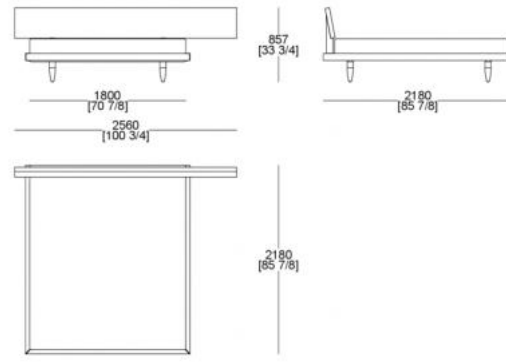

SLIM

MAURO LIPPARINI

Slim, the fascination of asymmetric design. Elegance created by balancing unusual elements: this is the surprising combination of the protruding headboard Slim, width 256cm, reducible to 214,5cm, which can be fitted either left or right all the same.

BEDFRAME / HEADBOARD FINISHINGS

MATT LACQUERED

HIGH GLOSS LACQUERED

MATT VENEERS

53 Elm grey

51 Black oak

DIMENSIONS

Raisable bedspring (mattress W. 1600 x D. 2000 mm)

Fixed bedspring (mattress W. 1600 x D.2000 mm)

Fixed bedspring (mattress W. 1600 x D.2100 mm)

Fixed bedspring (mattress W. 1800 x D.2000 mm)

Fixed bedspring (mattress W. 1800 x D.2100 mm)

Fixed bedspring king size (mattress W. 1930 x D.2020 mm)

Customer bedspring (mattress W. 1600 x D. 2000 mm)

Customer bedspring (mattress W. 1600 x D. 2100 mm)

Customer bedspring (mattress W. 1800 x D. 2000 mm)

Customer bedspring (mattress W. 1800 x D. 2100 mm)