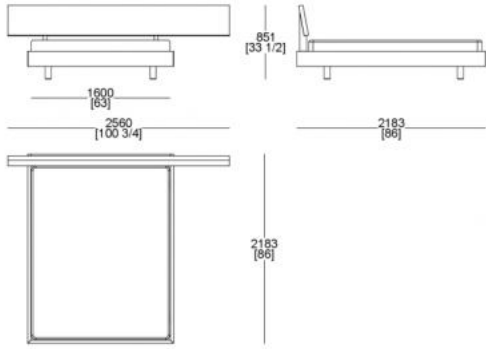

BEDFRAME / HEADBOARD FINISHINGS

MATT LACQUERED

HIGH GLOSS LACQUERED

MATT VENEERS

53 Elm grey

51 Black oak

DIMENSIONS

Raisable bedspring (mattress W. 1600 x D. 2000 mm)

Fixed bedspring (mattress W. 1600 x D.2000 mm)

Fixed bedspring (mattress W. 1600 x D.2100 mm)

Fixed bedspring (mattress W. 1800 x D.2000 mm)

Fixed bedspring (mattress W. 1800 x D.2100 mm)

Fixed bedspring king size (mattress W. 1930 x D.2020 mm)

Customer bedspring (mattress W. 1600 x D. 2000 mm)

Customer bedspring (mattress W. 1600 x D. 2100 mm)

Customer bedspring (mattress W. 1800 x D. 2000 mm)

Customer bedspring (mattress W. 1800 x D. 2100 mm)

Customer bedspring (mattress W. 1930 x D. 2020 mm)