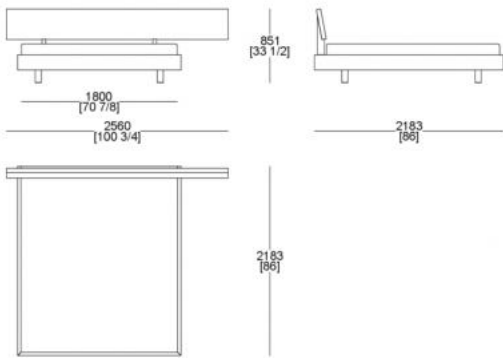

BEDFRAME / HEADBOARD FINISHINGS

MATT LACQUERED

HIGH GLOSS LACQUERED

MATT VENEERS

53 Elm grey

51 Black oak

DIMENSIONS

Raisable bedspring (mattress W. 1600 x D. 2000 mm)

Fixed bedspring (mattress W. 1600 x D.2000 mm)

Fixed bedspring (mattress W. 1600 x D.2100 mm)

Fixed bedspring (mattress W. 1800 x D.2000 mm)

Fixed bedspring (mattress W. 1800 x D.2100 mm)

Fixed bedspring king size (mattress W. 1930 x D.2020 mm)

Customer bedspring (mattress W. 1600 x D. 2000 mm)

Customer bedspring (mattress W. 1600 x D. 2100 mm)

Customer bedspring (mattress W. 1800 x D. 2000 mm)

Customer bedspring (mattress W. 1800 x D. 2100 mm)

Customer bedspring (mattress W. 1930 x D. 2020 mm)