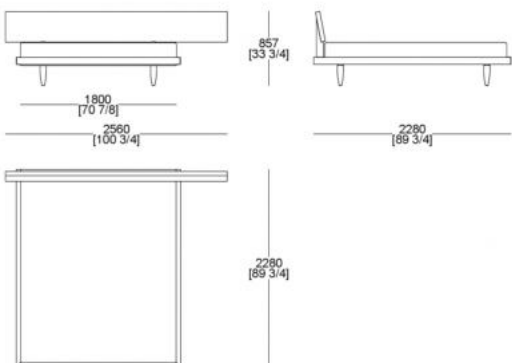

BEDFRAME / HEADBOARD FINISHINGS

MATT LACQUERED

HIGH GLOSS LACQUERED

MATT VENEERS

53 Elm grey

51 Black oak

DIMENSIONS

Raisable bedspring (mattress W. 1600 x D. 2000 mm)

Fixed bedspring (mattress W. 1600 x D.2000 mm)

Fixed bedspring (mattress W. 1600 x D.2100 mm)

Fixed bedspring (mattress W. 1800 x D.2000 mm)

Fixed bedspring (mattress W. 1800 x D.2100 mm)

Fixed bedspring king size (mattress W. 1930 x D.2020 mm)

Customer bedspring (mattress W. 1600 x D. 2000 mm)

Customer bedspring (mattress W. 1600 x D. 2100 mm)

Customer bedspring (mattress W. 1800 x D. 2000 mm)

Customer bedspring (mattress W. 1800 x D. 2100 mm)

Customer bedspring (mattress W. 1930 x D. 2020 mm)