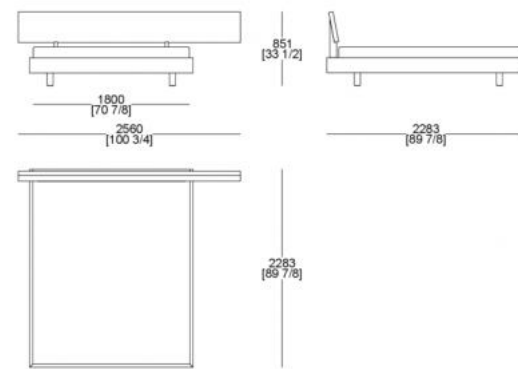

SLIM

MAURO LIPPARINI

Slim, the fascination of asymmetric design. Elegance created by balancing unusual elements: this is the surprising combination of the protruding headboard Slim, width 256cm, reducible to 214,5cm, which can be fitted either left or right all the same.

Fixed bedspring (mattress W. 1600 x D.2000 mm)

Fixed bedspring (mattress W. 1600 x D.2100 mm)

Fixed bedspring (mattress W. 1800 x D.2000 mm)

Fixed bedspring (mattress W. 1800 x D.2100 mm)

Fixed bedspring king size (mattress W. 1930 x D.2020 mm)

Customer bedspring (mattress W. 1600 x D. 2000 mm)

Customer bedspring (mattress W. 1600 x D. 2100 mm)

Customer bedspring (mattress W. 1800 x D. 2000 mm)

Customer bedspring (mattress W. 1800 x D. 2100 mm)

Customer bedspring (mattress W. 1930 x D. 2020 mm)