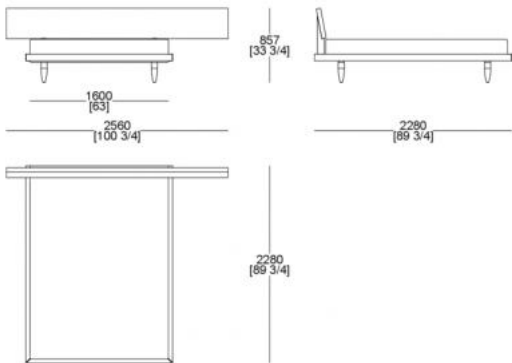

BEDFRAME / HEADBOARD FINISHINGS

MATT LACQUERED

HIGH GLOSS LACQUERED

MATT VENEERS

53 Elm grey

51 Black oak

DIMENSIONS

Raisable bedspring (mattress W. 1600 x D. 2000 mm)

Fixed bedspring (mattress W. 1600 x D.2000 mm)

Fixed bedspring (mattress W. 1600 x D.2100 mm)

Fixed bedspring (mattress W. 1800 x D.2000 mm)

Fixed bedspring (mattress W. 1800 x D.2100 mm)

Fixed bedspring king size (mattress W. 1930 x D.2020 mm)

Customer bedspring (mattress W. 1600 x D. 2000 mm)

Customer bedspring (mattress W. 1600 x D. 2100 mm)

Customer bedspring (mattress W. 1800 x D. 2000 mm)

Customer bedspring (mattress W. 1800 x D. 2100 mm)

Customer bedspring (mattress W. 1930 x D. 2020 mm)