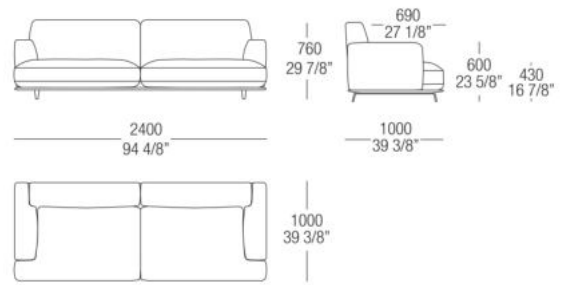

TYPE / SOFAS

TECHNICAL DESCRIPTION

Collection comprising linear sofas with fixed shapes in three different widths: W 2000-2400-2800 mm (78 6/8" - 94 4/8" - 110 2/8" inch).

Base: *shaped multilayer panel reinforced with tubular frame in varnished metal.*

DIMENSIONS

Sofa W. 2000 mm

Sofa W. 2400 mm

Sofa W. 2800 mm