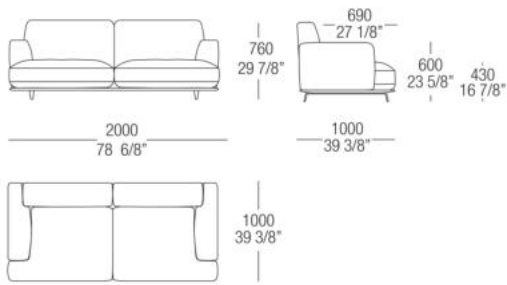

TYPE / SOFAS

TECHNICAL DESCRIPTION

Collection comprising linear sofas with fixed shapes in three different widths: W 2000-2400-2800 mm (78 6/8" - 94 4/8" - 110 2/8" inch).

Base: *shaped multilayer panel reinforced with tubular frame in varnished metal.*

DIMENSIONS

Sofa W. 2000 mm

Sofa W. 2400 mm

Sofa W. 2800 mm