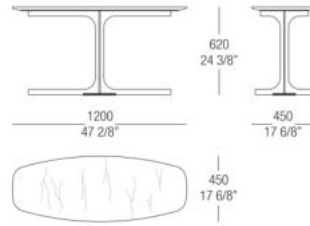

502 Golden
nickel plated

DIMENSIONS

semi-oval console with wood top

semi-oval console with marble top

Semi-oval small table with glass top

Semi-oval small table with wood top

Semi-oval small table with marble top