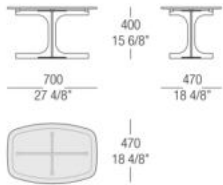

502 Golden
nickel plated

DIMENSIONS

semi-oval console with wood top

semi-oval console with marble top

Semi-oval small table with glass top

Semi-oval small table with wood top

Semi-oval small table with marble top

Semi-oval small table with wood top

Semi-oval small table with marble top

Round table with glass top

Round table with wood top

Round table with marble top