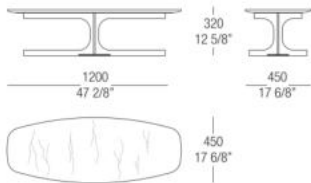

502 Golden
nickel plated

DIMENSIONS

semi-oval console with wood top

semi-oval console with marble top

Semi-oval small table with glass top

Semi-oval small table with wood top

Semi-oval small table with marble top

Semi-oval small table with wood top

Semi-oval small table with marble top

Round table with glass top

Round table with wood top

Round table with marble top