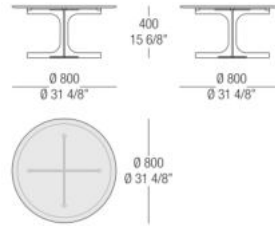

502 Golden
nickel plated

DIMENSIONS

semi-oval console with wood top

semi-oval console with marble top

Semi-oval small table with glass top

Semi-oval small table with wood top

Semi-oval small table with marble top

Semi-oval small table with wood top

Semi-oval small table with marble top

Round table with glass top

Round table with wood top

Round table with marble top