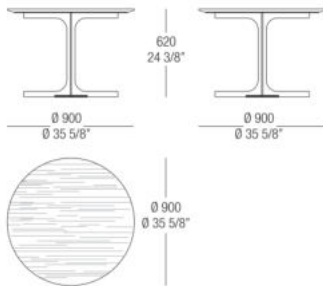

502 Golden
nickel plated

DIMENSIONS

semi-oval console with wood top

semi-oval console with marble top

Semi-oval small table with glass top

Semi-oval small table with wood top

Semi-oval small table with marble top

Semi-oval small table with wood top

Semi-oval small table with marble top

Round table with glass top

Round table with wood top

Round table with marble top