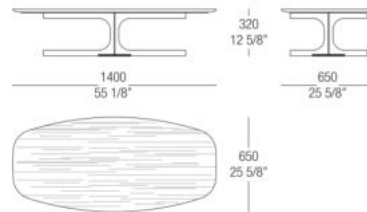

502 Golden
nickel plated

DIMENSIONS

semi-oval console with wood top

semi-oval console with marble top

Semi-oval small table with glass top

Semi-oval small table with wood top

Semi-oval small table with marble top

Semi-oval small table with wood top

Semi-oval small table with marble top

Round table with glass top

Round table with wood top

Round table with marble top