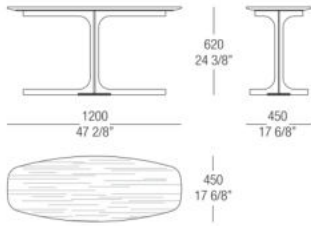

502 Golden
nickel plated

DIMENSIONS

semi-oval console with wood top

semi-oval console with marble top

Semi-oval small table with glass top

Semi-oval small table with wood top

Semi-oval small table with marble top

Semi-oval small table with wood top

Semi-oval small table with marble top

Round table with glass top

Round table with wood top

Round table with marble top