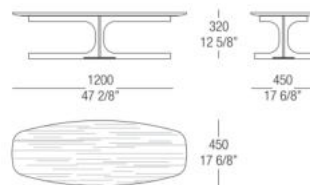

502 Golden
nickel plated

DIMENSIONS

semi-oval console with wood top

semi-oval console with marble top

Semi-oval small table with glass top

Semi-oval small table with wood top

Semi-oval small table with marble top

Semi-oval small table with wood top

Semi-oval small table with marble top

Round table with glass top

Round table with wood top

Round table with marble top