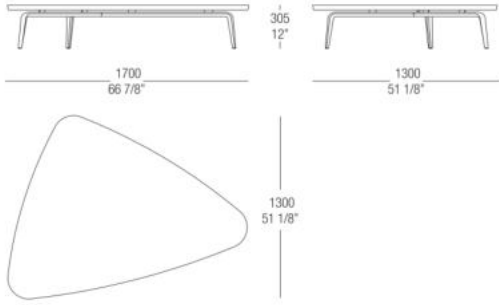

MATT VENEERS

50 Cenere

51 Black oak

66 Tobacco

DIMENSIONS

Small table Ø 380 mm with lacquered top

Small table Ø 380 mm with wood top

Small table Ø 380 mm with glass top

Small table Ø 380 mm with marble top

Small table Ø 550 mm with lacquered top

Small table Ø 550 mm with wood top

Small table Ø 550 mm with glass top

Small table Ø 550 mm with marble top

Small table Ø 1250 mm with lacquered top

Small table Ø 1250 mm with wood top

Small table Ø 1250 mm with marble top

Small table W. 1200 mm with lacquered top

Small table W. 1200 mm with wood top

Small table W. 1200 mm with marble top

Small table W. 1700 mm with lacquered top