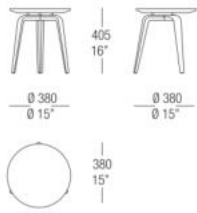

MATT VENEERS

50 Cenere

51 Black oak

66 Tobacco

DIMENSIONS

Small table Ø 380 mm with lacquered top

Small table Ø 380 mm with wood top

Small table Ø 380 mm with glass top

Small table Ø 380 mm with marble top

Small table Ø 550 mm with lacquered top

Small table Ø 550 mm with wood top

Small table Ø 550 mm with glass top

Small table Ø 550 mm with marble top

Small table Ø 1250 mm with lacquered top

Small table Ø 1250 mm with wood top

Small table Ø 1250 mm with marble top

Small table W. 1200 mm with lacquered top

Small table W. 1200 mm with wood top

Small table W. 1200 mm with marble top

Small table W. 1700 mm with lacquered top