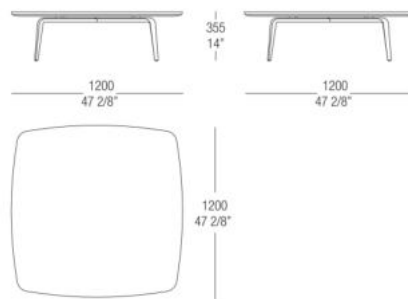

MATT VENEERS

50 Cenere

51 Black oak

66 Tobacco

DIMENSIONS

Small table Ø 380 mm with lacquered top

Small table Ø 380 mm with wood top

Small table Ø 380 mm with glass top

Small table Ø 380 mm with marble top

Small table Ø 550 mm with lacquered top

Small table Ø 550 mm with wood top

Small table Ø 550 mm with glass top

Small table Ø 550 mm with marble top

Small table Ø 1250 mm with lacquered top

Small table Ø 1250 mm with wood top

Small table Ø 1250 mm with marble top

Small table W. 1200 mm with lacquered top

Small table W. 1200 mm with wood top

Small table W. 1200 mm with marble top

Small table W. 1700 mm with lacquered top