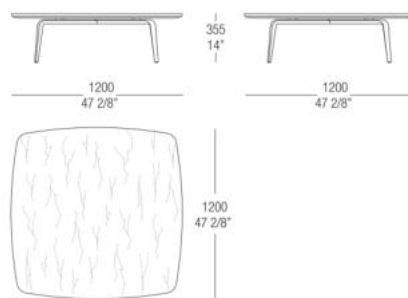

MATT VENEERS

50 Cenere

51 Black oak

66 Tobacco

DIMENSIONS

Small table Ø 380 mm with lacquered top

Small table Ø 380 mm with wood top

Small table Ø 380 mm with glass top

Small table Ø 380 mm with marble top

Small table Ø 550 mm with lacquered top

Small table Ø 550 mm with wood top

Small table Ø 550 mm with glass top

Small table Ø 550 mm with marble top

Small table Ø 1250 mm with lacquered top

Small table Ø 1250 mm with wood top

Small table Ø 1250 mm with marble top

Small table W. 1200 mm with lacquered top

Small table W. 1200 mm with wood top

Small table W. 1200 mm with marble top

Small table W. 1700 mm with lacquered top