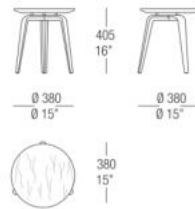

MATT VENEERS

50 Cenere

51 Black oak

66 Tobacco

DIMENSIONS

Small table Ø 380 mm with lacquered top

Small table Ø 380 mm with wood top

Small table Ø 380 mm with glass top

Small table Ø 380 mm with marble top

Small table Ø 550 mm with lacquered top

Small table Ø 550 mm with wood top

Small table Ø 550 mm with glass top

Small table Ø 550 mm with marble top

Small table Ø 1250 mm with lacquered top

Small table Ø 1250 mm with wood top

Small table Ø 1250 mm with marble top

Small table W. 1200 mm with lacquered top

Small table W. 1200 mm with wood top

Small table W. 1200 mm with marble top

Small table W. 1700 mm with lacquered top