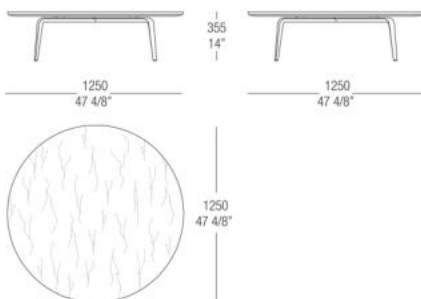

MATT VENEERS

50 Cenere

51 Black oak

66 Tobacco

DIMENSIONS

Small table Ø 380 mm with lacquered top

Small table Ø 380 mm with wood top

Small table Ø 380 mm with glass top

Small table Ø 380 mm with marble top

Small table Ø 550 mm with lacquered top

Small table Ø 550 mm with wood top

Small table Ø 550 mm with glass top

Small table Ø 550 mm with marble top

Small table Ø 1250 mm with lacquered top

Small table Ø 1250 mm with wood top

Small table Ø 1250 mm with marble top

Small table W. 1200 mm with lacquered top

Small table W. 1200 mm with wood top

Small table W. 1200 mm with marble top

Small table W. 1700 mm with lacquered top