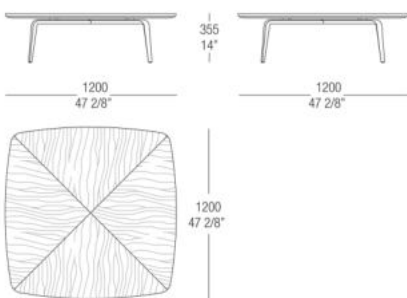

MATT VENEERS

50 Cenere

51 Black oak

66 Tobacco

DIMENSIONS

Small table Ø 380 mm with lacquered top

Small table Ø 380 mm with wood top

Small table Ø 380 mm with glass top

Small table Ø 380 mm with marble top

Small table Ø 550 mm with lacquered top

Small table Ø 550 mm with wood top

Small table Ø 550 mm with glass top

Small table Ø 550 mm with marble top

Small table Ø 1250 mm with lacquered top

Small table Ø 1250 mm with wood top

Small table Ø 1250 mm with marble top

Small table W. 1200 mm with lacquered top

Small table W. 1200 mm with wood top

Small table W. 1200 mm with marble top

Small table W. 1700 mm with lacquered top