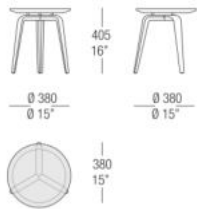

MATT VENEERS

50 Cenere

51 Black oak

66 Tobacco

DIMENSIONS

Small table Ø 380 mm with lacquered top

Small table Ø 380 mm with wood top

Small table Ø 380 mm with glass top

Small table Ø 380 mm with marble top

Small table Ø 550 mm with lacquered top

Small table Ø 550 mm with wood top

Small table Ø 550 mm with glass top

Small table Ø 550 mm with marble top

Small table Ø 1250 mm with lacquered top

Small table Ø 1250 mm with wood top

Small table Ø 1250 mm with marble top

Small table W. 1200 mm with lacquered top

Small table W. 1200 mm with wood top

Small table W. 1200 mm with marble top

Small table W. 1700 mm with lacquered top