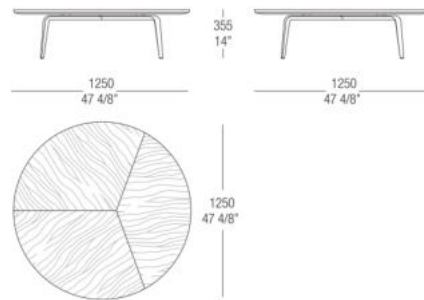

MATT VENEERS

50 Cenere

51 Black oak

66 Tobacco

DIMENSIONS

Small table Ø 380 mm with lacquered top

Small table Ø 380 mm with wood top

Small table Ø 380 mm with glass top

Small table Ø 380 mm with marble top

Small table Ø 550 mm with lacquered top

Small table Ø 550 mm with wood top

Small table Ø 550 mm with glass top

Small table Ø 550 mm with marble top

Small table Ø 1250 mm with lacquered top

Small table Ø 1250 mm with wood top

Small table Ø 1250 mm with marble top

Small table W. 1200 mm with lacquered top

Small table W. 1200 mm with wood top

Small table W. 1200 mm with marble top

Small table W. 1700 mm with lacquered top