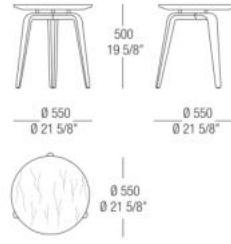

MATT VENEERS

50 Cenere

51 Black oak

66 Tobacco

DIMENSIONS

Small table Ø 380 mm with lacquered top

Small table Ø 380 mm with wood top

Small table Ø 380 mm with glass top

Small table Ø 380 mm with marble top

Small table Ø 550 mm with lacquered top

Small table Ø 550 mm with wood top

Small table Ø 550 mm with glass top

Small table Ø 550 mm with marble top

Small table Ø 1250 mm with lacquered top

Small table Ø 1250 mm with wood top

Small table Ø 1250 mm with marble top

Small table W. 1200 mm with lacquered top

Small table W. 1200 mm with wood top

Small table W. 1200 mm with marble top

Small table W. 1700 mm with lacquered top