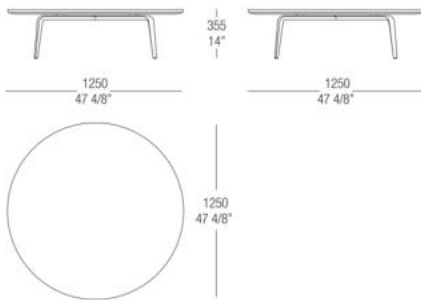

MATT VENEERS

50 Cenere

51 Black oak

66 Tobacco

DIMENSIONS

Small table Ø 380 mm with lacquered top

Small table Ø 380 mm with wood top

Small table Ø 380 mm with glass top

Small table Ø 380 mm with marble top

Small table Ø 550 mm with lacquered top

Small table Ø 550 mm with wood top

Small table Ø 550 mm with glass top

Small table Ø 550 mm with marble top

Small table Ø 1250 mm with lacquered top

Small table Ø 1250 mm with wood top

Small table Ø 1250 mm with marble top

Small table W. 1200 mm with lacquered top

Small table W. 1200 mm with wood top

Small table W. 1200 mm with marble top

Small table W. 1700 mm with lacquered top