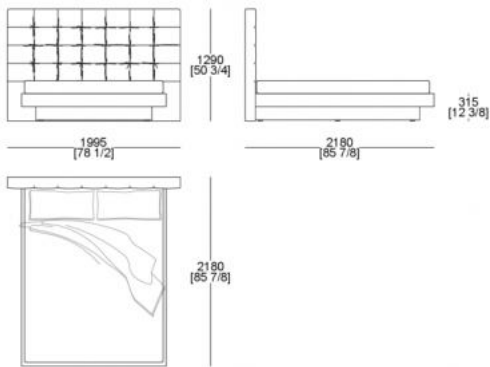

# DIMENSIONS

Raisable bedspring (mattress W. 1600 x D. 2000 mm)

Bed (mattress W. 1600 x D. 2000 mm)

Bed (mattress W. 1800 x D. 2000 mm)

Bed (mattress W. 1600 x D. 2100 mm)

Bed (mattress W. 1800 x D. 2100 mm)

Bed king size (mattress W. 1930 x D. 2020 mm)