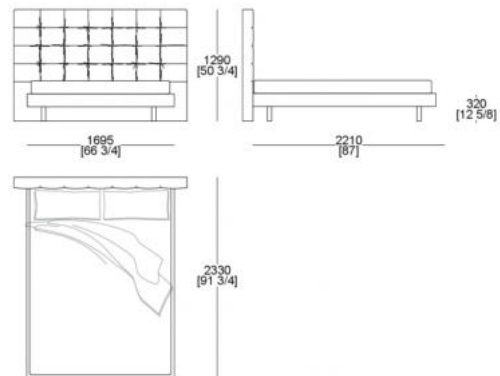

# DIMENSIONS

Raisable bedspring (mattress W. 1600 x D. 2000 mm)

Bed (mattress W. 1600 x D. 2000 mm)

Bed (mattress W. 1800 x D. 2000 mm)

Bed (mattress W. 1600 x D. 2100 mm)

Bed (mattress W. 1800 x D. 2100 mm)

Bed king size (mattress W. 1930 x D. 2020 mm)