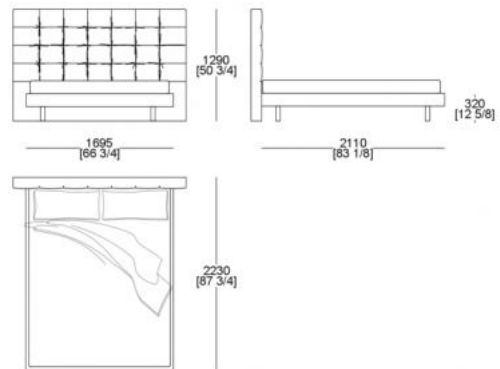

# DIMENSIONS

Raisable bedspring (mattress W. 1600 x D. 2000 mm)

Bed (mattress W. 1600 x D. 2000 mm)

Bed (mattress W. 1800 x D. 2000 mm)

Bed (mattress W. 1600 x D. 2100 mm)

Bed (mattress W. 1800 x D. 2100 mm)

Bed king size (mattress W. 1930 x D. 2020 mm)