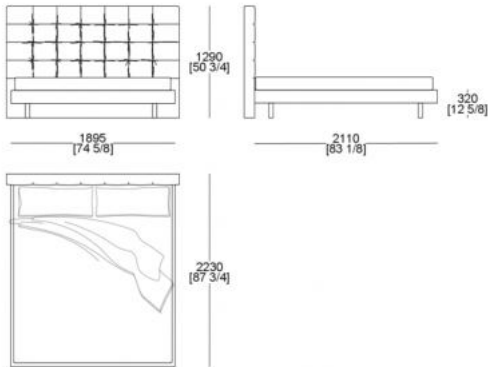

# DIMENSIONS

Raisable bedspring (mattress W. 1600 x D. 2000 mm)

Bed (mattress W. 1600 x D. 2000 mm)

Bed (mattress W. 1800 x D. 2000 mm)

Bed (mattress W. 1600 x D. 2100 mm)

Bed (mattress W. 1800 x D. 2100 mm)

Bed king size (mattress W. 1930 x D. 2020 mm)