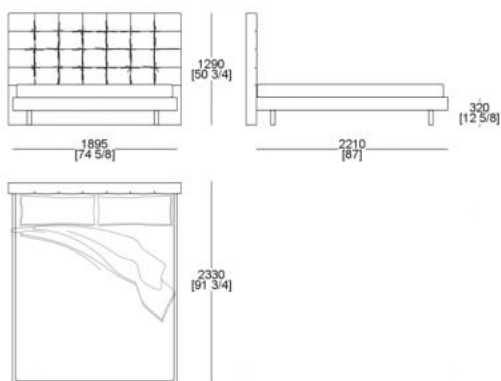

# DIMENSIONS

Raisable bedspring (mattress W. 1600 x D. 2000 mm)

Bed (mattress W. 1600 x D. 2000 mm)

Bed (mattress W. 1800 x D. 2000 mm)

Bed (mattress W. 1600 x D. 2100 mm)

Bed (mattress W. 1800 x D. 2100 mm)

Bed king size (mattress W. 1930 x D. 2020 mm)