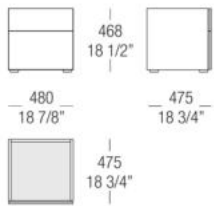

51 Black oak

66 Tobacco

DIMENSIONS

Night table with glass top

Night table with wood top

Chest of drawers with glass top

Chest of drawers with wood top