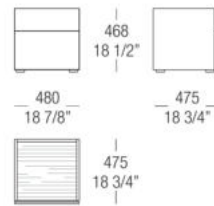

51 Black oak

66 Tobacco

DIMENSIONS

Night table with glass top

Night table with wood top

Chest of drawers with glass top

Chest of drawers with wood top