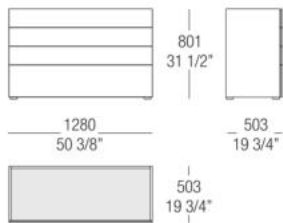

51 Black oak

66 Tobacco

DIMENSIONS

Night table with glass top

Night table with wood top

Chest of drawers with glass top

Chest of drawers with wood top