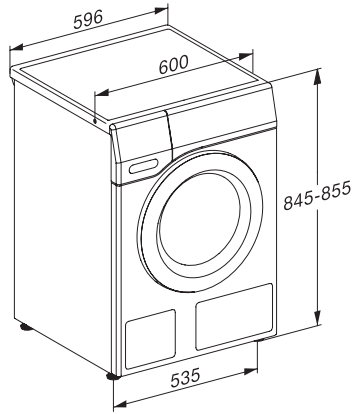

W1 drawing, slanted facia, straight facia, measures in mm