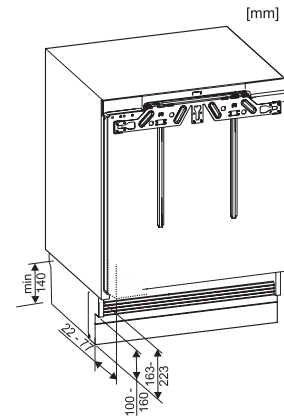

EAN: 4002515952528 / Material number: 10799640 / Old Material Number: 36312420EU1

Appliance category	
Refrigerator	•
Construction type	
Undercounter appliance	•
Door hinge	right
Convertible door hinging	•
User convenience	
ComfortClean	•
Controls	
Operating concept	PicTronic
Independent temperature regulation of fridge and freezer zones	No
Automatic SuperCool	•
No. of temperature zones	1
Fridge/Fridge section	
No. of shelves	3
of which dividable (FlexiBoard)	1
Number of inner door racks for tinned food	1
Door rack for bottles	1
Efficiency and sustainability	
Energy efficiency class (A–G)	F
Annual energy consumption in kWh	176.30
Energy consumption in 24 h in kWh	0.48
Safety	
Lock function	•
Acoustic door alarm	•
Technical data	
Niche width in mm min.	600
Niche width in mm max.	600
Niche height in mm min.	820
Niche height in mm max.	880
Niche depth in mm	550
Appliance width in mm	597
Appliance height in mm	820
Appliance depth in mm	550
Weight in kg	35.0
Door hinge technology	Fixed door
Max. door front weight – refrigerator, in kg	10
Climate class	SN-ST
Refrigerator compartment in l	105
4* freezer compartment in l	15
Total usable capacity in l	119
Storage time in case of fault in h	10
Freezer capacity in kg/24 h	3.56
Noise class (A–D)	B
Sound power in dB(A) re 1 pW	35
Current consumption (mA)	1200
Voltage in V	220-240
Fuse rating in A	10
Number of phases	1

K 31242 UiF

Built-under refrigerator

Compactly designed with a practical interior layout.

K31222Ui, K31225Ui, K31252Ui, K31242UiF, F31202Ui
(installation drawings)

K31222Ui, K31225Ui, K31252Ui, K31242UiF, F31202Ui,
side view (installation drawings)