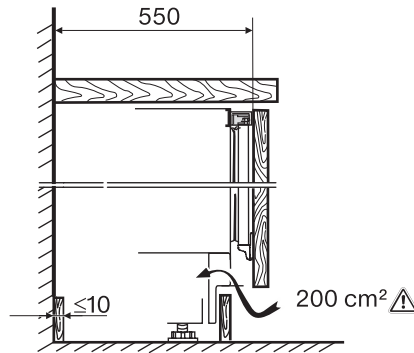

K 31242 UiF

Built-under refrigerator

Compactly designed with a practical interior layout.

K31222Ui, K31225Ui, K31252Ui, K31242UiF, F31202Ui
(installation drawings)