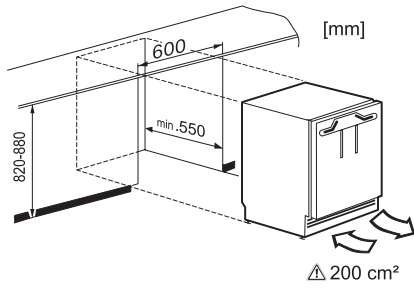

K 31242 UiF

Built-under refrigerator

Compactly designed with a practical interior layout.

K31222Ui, K31225Ui, K31252Ui, K31242UiF, F31202Ui
(installation drawings)