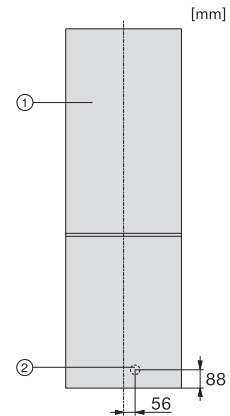

Noise class (A–D)	C
Sound power in dB(A) re 1 pW	39
Current consumption (mA)	900
Voltage in V	220-240
Fuse rating in A	13
Number of phases	1
Frequency in Hz	50
Length of supply lead in m	2.4
Replacing lamps	Customer Service
Accessories supplied	
Ice cube tray	•

KD4050E Active, KD4052E Active, installation sketch (installation drawings)

KDN4071E, KDN4074E, KDN4174E, KD4050E, KD4052E, KD4072E, KD4172E, connection sketch (footnote*) (installation drawings)

*1. View from the front, 2. Mains connection cable, L 2400 mm