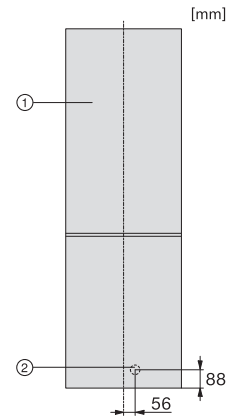

Sound power in dB(A) re 1 pW	39
Current consumption (mA)	900
Voltage in V	220-240
Fuse rating in A	13
Number of phases	1
Frequency in Hz	50
Length of supply lead in m	2.4
Replacing lamps	Customer Service
Accessories supplied	
Ice cube tray	•

KD4050E Active, KD4052E Active, installation sketch (installation drawings)

KDN4071E, KDN4074E, KDN4174E, KD4050E, KD4052E, KD4072E, KD4172E, connection sketch (footnote*) (installation drawings)

*1. View from the front, 2. Mains connection cable, L 2400 mm