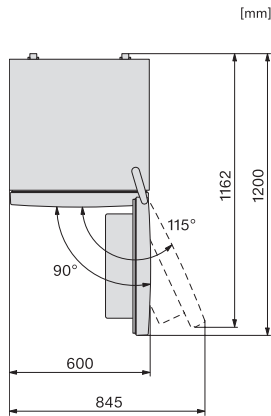

KD 4050 E Active
Freestanding fridge-freezer
with DailyFresh, DuplexCool & ComfortFrost for an affordable entry-level price.

KF4372CD, KF4392CD, KD4050E Active, KD4052E Active, KD4072E Active, KD4172E Active, top view (installation drawings)