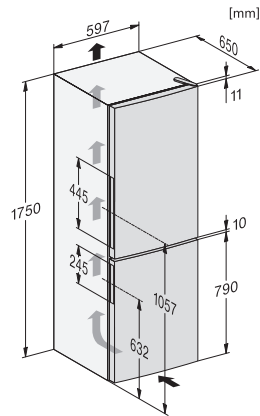

KD4050E Active, KD4052E Active, installation sketch (installation drawings)