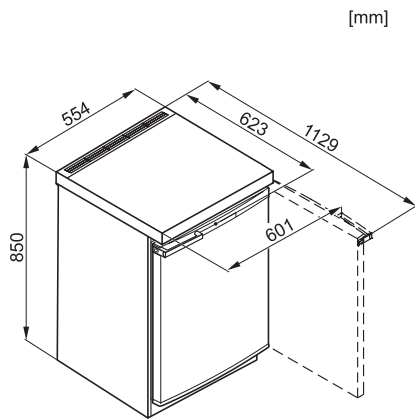

K 12010 S-2

Freestanding refrigerator

with ComfortClean for easy cleaning at a favourable entry level price point.

K12010S, K12012S