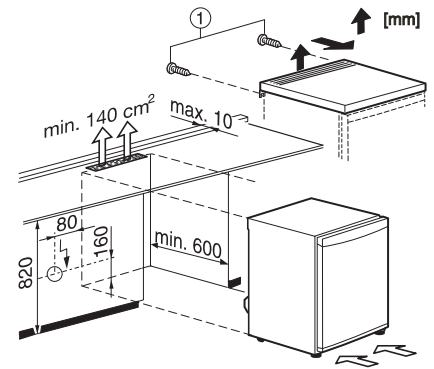

K12010S-2, K12012S-2, K12020S-1, K12022S-1,
K12023S-2, K12024S-2