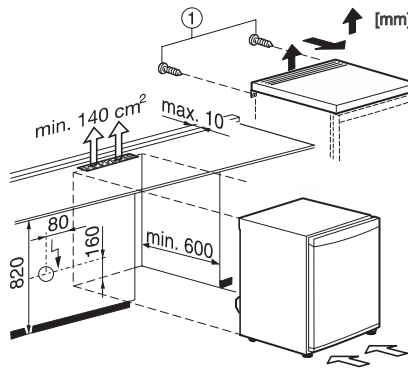

K12010S-2, K12012S-2, K12020S-1, K12022S-1,
K12023S-2, K12024S-2, K12023S-3, K12024S-3, without
frame