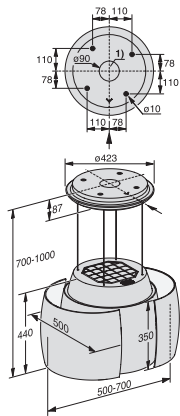

DA 7378 D Aura 4.0 Ambient Island cooker hood

With smart control exclusively via Con@ctivity 3.0 and Miele@mobile app.

EAN: 4002516305972 / Material number: 11409230 / Old Material Number: 28737835GB

Sound power in Level 1 (dB(A) re 1 pW) according to EN 60704-3	53.0
Sound power in Level 2 (dB(A) re 1 pW) according to EN 60704-3	63.0
Sound power in Level 3 (dB(A) re 1 pW) according to EN 60704-3	66.0
Sound power in Booster level (dB(A) re 1 pW) acc. to EN 60704-3	73.0
Sound pressure in Level 1 (dB(A) re 20 µPa) according to EN 60704-2-13	39.0
Sound pressure in Level 2 (dB(A) re 20 µPa) according to EN 60704-2-13	49.0
Sound pressure in Level 3 (dB(A) re 20 µPa) according to EN 60704-2-13	52.0
Sound power in Booster level (dB(A) re 20 µPa) acc. to EN 60704-2-13	59.0
Safety	
Safety switch-off	•
Technical data	
Canopy width in mm	700
Overall height for recirculation in in. (mm)	700
Overall height for recirculation mode cooker hoods in mm	1000
Canopy height in mm	440
Canopy depth in mm	500
Canopy height of round cooker hoods in mm	440
Net weight in kg	24.6
Canopy diameter in mm	500
Minimum height above electric hobs in mm	450
Total rated load in kW	0.13
Hard-wired connection	•
Voltage in V	230
Fuse rating in A	10
Frequency in Hz	50
Number of phases	1
Installation notes	
Fitting template	•
Combination with WiFi-enabled Miele hob	required
Accessories supplied	
Fragrance flacon	•
Active charcoal filter, can be reactivated	•
Dehumidifying filter	•
Optional accessories	
Active charcoal filter	Nein
Active charcoal filter, can be reactivated	DKF 28-R
SummerGarden fragrance flacon	•
MintyFields fragrance flacon	•
FrenchBakery fragrance flacon	•

DA 7378 D Aura 4.0 Ambient

Island cooker hood

With smart control exclusively via Con@ctivity 3.0 and Miele@mobile app.

DA 7378 D – (installation drawings)

1) Cut-out for feeding through the mains cable