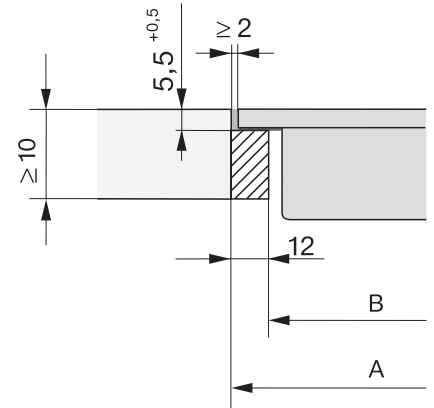

CS 7641 FL
 SmartLine element
 with ?? PowerFlex cooking areas for maximum power output

EAN: 4002516276210 / Material number: 11323040 / Old Material Number: 27764150GB

Weight in kg	12
External cutout dimensions in mm (width) with flush installation	382
External cutout dimensions in mm (depth) with flush installation	524
Total rated load in kW	3.00
Internal cutout dimensions in mm (width) with flush installation	358
Length of supply lead in m	1.5
Voltage in V	220-240
Frequency in Hz	50-60
Accessories supplied	
Number of mains cables with plug	Yes
Uncoated wok pan	•

CS 7641 FL
 SmartLine element
 with ?? PowerFlex cooking areas for maximum power output

CS 7000 FL, flush (Installation drawing)
 *7+0,5 = CS7641 (Wok)

CS 7611 FL, flush (Installation drawing)
 1) Front, 2) Mains connection cable, L = 2000 mm, 3) Stepped cut-out, 4) Wooden frame 12 mm (supplied loose)