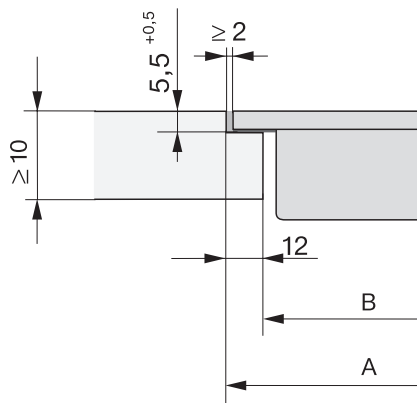

CS 7641 FL
 SmartLine element
 with ?? PowerFlex cooking areas for maximum power output

EAN: 4002516276210 / Material number: 11323040 / Old Material Number: 27764150GB

Weight in kg	12
External cutout dimensions in mm (width) with flush installation	382
External cutout dimensions in mm (depth) with flush installation	524
Total rated load in kW	3.00
Internal cutout dimensions in mm (width) with flush installation	358
Length of supply lead in m	1.5
Voltage in V	220-240
Frequency in Hz	50-60
Accessories supplied	
Number of mains cables with plug	Yes
Uncoated wok pan	•

CS 7641 FL
 SmartLine element
 with ?? PowerFlex cooking areas for maximum power output

CS 7000 FL, flush (Installation drawing)
 *7+0,5 = CS7641 (Wok)

CS 7611 FL, flush (Installation drawing)
 1) Front, 2) Mains connection cable, L = 2000 mm, 3) Stepped cut-out, 4) Wooden frame 12 mm (supplied loose)

CS 7000 FL, flush (Installation drawing)
 *7+0,5 = CS7641 (Wok)

CS 7641 FL, onset (Installation drawing)
 1) Front, 2) Mains connection cable, L = 2000 mm