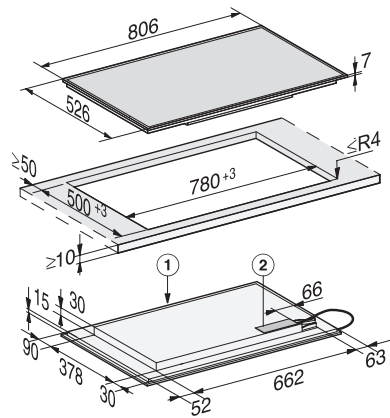

## KM 7575 FR

Induction hob with onset controls

with 6 PowerFlex cooking areas for maximum power output

EAN: 4002516149286 / Material number: 11144060 / Old Material Number: 26757500GB

Minute minder	•
Safety switch-off	•
Individual setting options (e.g. buzzers)	•
<b>Efficiency and sustainability</b>	
Power rating in off mode in W	0.5
Power rating in standby mode in W	1.0
Power rating in networked standby in W	2.0
Time until automatic switch to off mode in min	20
Time until automatic switch to standby in min	20
Time until automatic switch to networked standby in min	20
<b>Cleaning convenience</b>	
Easy to clean ceramic glass	•
Wipe protection	•
<b>Safety</b>	
Safety switch-off	•
Lock function	•
System lock	•
Integrated cooling fan	•
Overheating protection	•
Residual heat indicator	•
<b>Technical data</b>	
Dimensions in mm (width)	806
Dimensions in mm (height)	52
Dimensions in mm (depth)	526
Cutout dimensions in mm (width) with surface-mounted installation	780
Casing height incl. connection box in mm	45
Cutout dimensions in mm (depth) with surface-mounted installation	500
Weight in kg	16
Total rated load in kW	11.00
Length of supply lead in m	1.4
Voltage in V	230
Frequency in Hz	50-60
<b>Accessories supplied</b>	
Number of mains cables with plug	Yes

## KM 7575 FR

Induction hob with onset controls

with 6 PowerFlex cooking areas for maximum power output

KM 7575 FR (installation drawing)

1) Front, 2) Mains connection box with mains connection cable, L = 1440 mm, are enclosed loosely