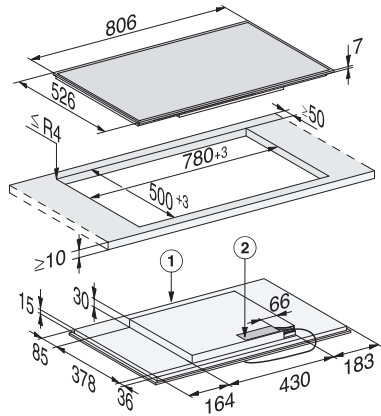

KM 7474 FR

Induction hob with onset controls

with PowerFlex cooking area for maximum power output

EAN: 4002516149262 / Material number: 11144040 / Old Material Number: 26747400GB

Minute minder	•
Safety switch-off	•
Individual setting options (e.g. buzzers)	•
Efficiency and sustainability	
Power rating in off mode in W	0.5
Power rating in standby mode in W	1.0
Power rating in networked standby in W	2.0
Time until automatic switch to off mode in min	20
Time until automatic switch to standby in min	20
Time until automatic switch to networked standby in min	20
Cleaning convenience	
Easy to clean ceramic glass	•
Safety	
Safety switch-off	•
Lock function	•
System lock	•
Integrated cooling fan	•
Overheating protection	•
Residual heat indicator	•
Technical data	
Dimensions in mm (width)	806
Dimensions in mm (height)	52
Dimensions in mm (depth)	526
Cutout dimensions in mm (width) with surface-mounted installation	780
Casing height incl. connection box in mm	45
Cutout dimensions in mm (depth) with surface-mounted installation	500
Weight in kg	12
Total rated load in kW	7.30
Length of supply lead in m	1.4
Voltage in V	230
Frequency in Hz	50-60
Accessories supplied	
Number of mains cables with plug	Yes

KM 7474 FR

Induction hob with onset controls

with PowerFlex cooking area for maximum power output

KM 7474 FR (installation drawings)

1) Front, 2) Mains connection box with mains connection cable, L = 1440 mm