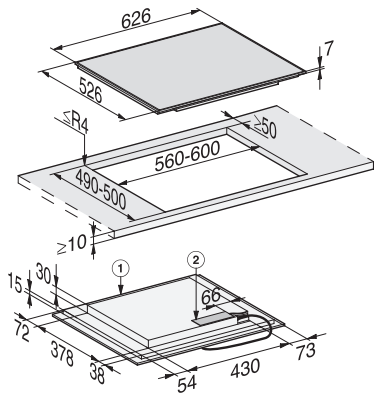

KM 7464 FR

Induction hob with onset controls

with PowerFlex cooking area for maximum power output

EAN: 4002516149248 / Material number: 11144020 / Old Material Number: 26746400GB

Minute minder	•
Safety switch-off	•
Individual setting options (e.g. buzzers)	•
Efficiency and sustainability	
Power rating in off mode in W	0.5
Power rating in standby mode in W	1.0
Power rating in networked standby in W	2.0
Time until automatic switch to off mode in min	20
Time until automatic switch to standby in min	20
Time until automatic switch to networked standby in min	20
Cleaning convenience	
Easy to clean ceramic glass	•
Safety	
Safety switch-off	•
Lock function	•
System lock	•
Integrated cooling fan	•
Overheating protection	•
Residual heat indicator	•
Technical data	
Dimensions in mm (width)	626
Dimensions in mm (height)	52
Dimensions in mm (depth)	526
Cutout dimensions in mm (width) with surface-mounted installation	560
Casing height incl. connection box in mm	45
Cutout dimensions in mm (depth) with surface-mounted installation	490
Weight in kg	11
Total rated load in kW	7.30
Length of supply lead in m	1.4
Voltage in V	230
Frequency in Hz	50-60
Accessories supplied	
Number of mains cables with plug	Yes

KM 7464 FR
Induction hob with onset controls
with PowerFlex cooking area for maximum power output

KM 7464 FR (installation drawings)

1) at the front 2) Mains connection box with mains connection cable, L = 1440 mm,