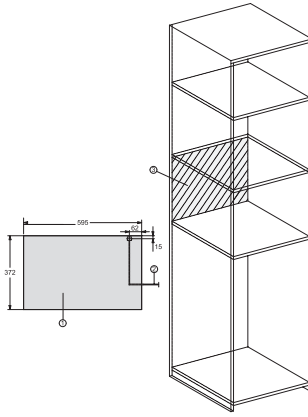

## M 2234 SC

Built-in microwave oven

with sensor controls on the side for convenient operation.

M223xSC, installation drawings

1) Front view, 2) Mains connection cable L=1,600 mm, 3) No connection in this area

M223xSC, installation drawings

1) Front view, 2) Mains connection cable L=1,600 mm, 3) No connection in this area

M223xSC, installation drawings

M223xSC, installation drawings

M223xSC, installation drawing