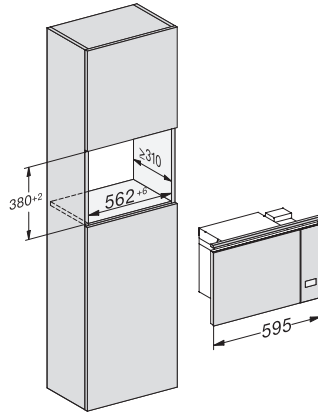

M223xSC, installation drawings

1) Front view, 2) Mains connection cable L=1,600 mm, 3) No connection in this area

M223xSC, installation drawings

M223xSC, installation drawings

M223xSC, installation drawing

M223xSC, AB45-2, installation drawing

M223xSC, AB45-2, installation drawing

M223xSC, AB42-1, installation drawing

M223xSC, AB42-1, installation drawing

## M 2234 SC

Built-in microwave oven

with sensor controls on the side for convenient operation.

M223xSC, AB38-1, installation drawing

M223xSC, AB38-1, installation drawing

M223xSC, AB36, installation drawing