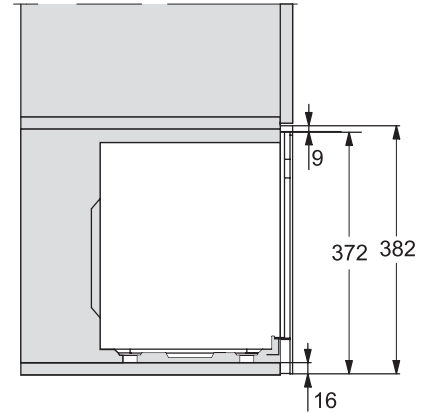

M223xSC, installation drawings

1) Front view, 2) Mains connection cable L=1,600 mm, 3) No connection in this area

M223xSC, installation drawings

M223xSC, installation drawings

M223xSC, installation drawing

M223xSC, AB45-2, installation drawing

M223xSC, AB45-2, installation drawing

M223xSC, AB42-1, installation drawing

M223xSC, AB42-1, installation drawing

## M 2234 SC

Built-in microwave oven

with sensor controls on the side for convenient operation.

M223xSC, AB38-1, installation drawing

M223xSC, AB38-1, installation drawing

M223xSC, AB36, installation drawing

M223xSC, AB36, installation drawing

M22xxSC, installation drawing

M22xxSC, installation drawing