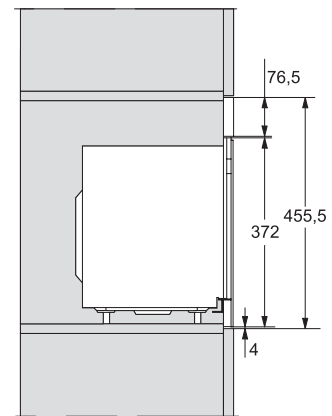

## M 2234 SC

Built-in microwave oven

with sensor controls on the side for convenient operation.

M223xSC, installation drawings

1) Front view, 2) Mains connection cable L=1,600 mm, 3) No connection in this area

M223xSC, installation drawings

1) Front view, 2) Mains connection cable L=1,600 mm, 3) No connection in this area

M223xSC, installation drawings

M223xSC, installation drawings

M223xSC, installation drawing

M223xSC, AB45-2, installation drawing

M223xSC, AB45-2, installation drawing

M223xSC, AB42-1, installation drawing

M223xSC, AB42-1, installation drawing