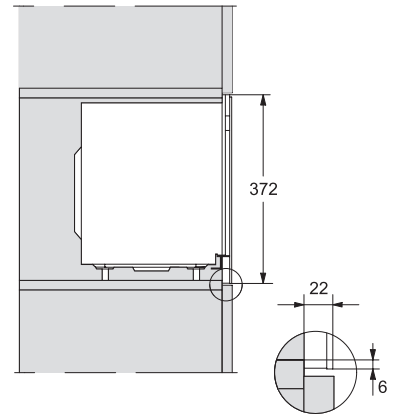

M223xSC, installation drawings

1) Front view, 2) Mains connection cable L=1,600 mm, 3) No connection in this area

M223xSC, installation drawings

M223xSC, installation drawings

M223xSC, installation drawing

M223xSC, AB45-2, installation drawing

M223xSC, AB45-2, installation drawing

M223xSC, AB42-1, installation drawing

M223xSC, AB42-1, installation drawing

## M 2234 SC

Built-in microwave oven

with sensor controls on the side for convenient operation.

M223xSC, AB38-1, installation drawing

M223xSC, AB38-1, installation drawing

M223xSC, AB36, installation drawing

M223xSC, AB36, installation drawing

M22xxSC, installation drawing

M22xxSC, installation drawing