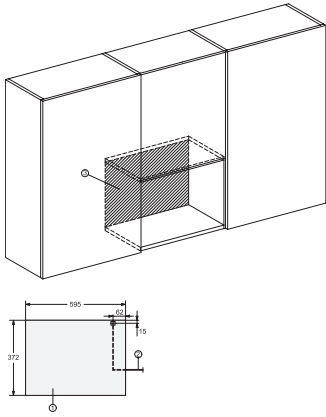

## M 2234 SC

Built-in microwave oven

with sensor controls on the side for convenient operation.

EAN: 4002516103325 / Material number: 11093880 / Old Material Number: 24223420GB

Voltage in V	220-240
Frequency in Hz	50
Number of phases	1
Fuse rating in A	13
Mains cable with plug	•
Length of supply lead in m	1.60
Replacing lamps	Kundendienst
<b>Accessories supplied</b>	
Grilling rack	1
Gourmet plate	1

## M 2234 SC

Built-in microwave oven

with sensor controls on the side for convenient operation.

M223xSC, installation drawings

1) Front view, 2) Mains connection cable L=1,600 mm, 3) No connection in this area

M223xSC, installation drawings

1) Front view, 2) Mains connection cable L=1,600 mm, 3) No connection in this area

M223xSC, installation drawings

M223xSC, installation drawings

M223xSC, installation drawing