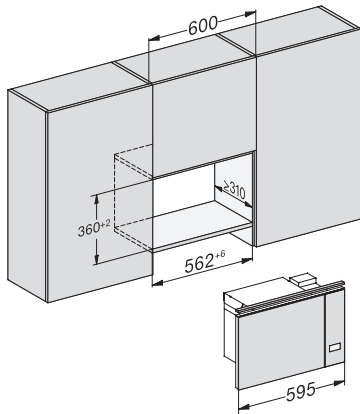

M223xSC, installation drawings

1) Front view, 2) Mains connection cable L=1,600 mm, 3) No connection in this area

M223xSC, installation drawings

M223xSC, installation drawings

M223xSC, installation drawing

M223xSC, AB45-2, installation drawing

M223xSC, AB45-2, installation drawing

M223xSC, AB42-1, installation drawing

M223xSC, AB42-1, installation drawing

## M 2234 SC

Built-in microwave oven

with sensor controls on the side for convenient operation.

M223xSC, AB38-1, installation drawing

M223xSC, AB38-1, installation drawing

M223xSC, AB36, installation drawing