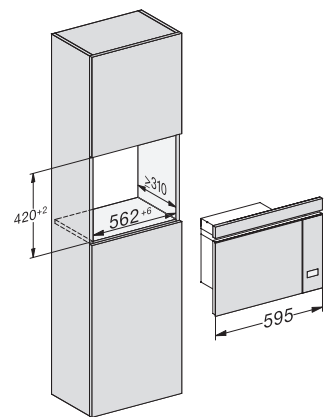

M223xSC, installation drawings

1) Front view, 2) Mains connection cable L=1,600 mm, 3) No connection in this area

M223xSC, installation drawings

M223xSC, installation drawings

M223xSC, installation drawing

M223xSC, AB45-2, installation drawing

M223xSC, AB45-2, installation drawing

M223xSC, AB42-1, installation drawing

M223xSC, AB42-1, installation drawing