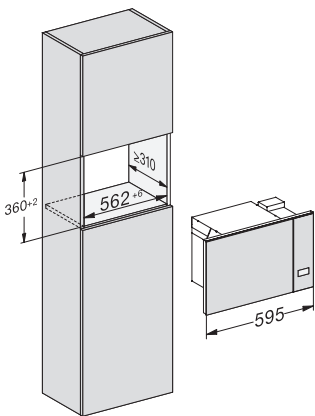

## M 2234 SC

Built-in microwave oven

with sensor controls on the side for convenient operation.

M223xSC, installation drawings

1) Front view, 2) Mains connection cable L=1,600 mm, 3) No connection in this area

M223xSC, installation drawings

1) Front view, 2) Mains connection cable L=1,600 mm, 3) No connection in this area

M223xSC, installation drawings

M223xSC, installation drawings

M223xSC, installation drawing