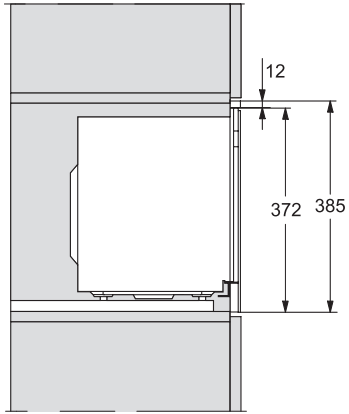

M223xSC, installation drawings

1) Front view, 2) Mains connection cable L=1,600 mm, 3) No connection in this area

M223xSC, installation drawings

M223xSC, installation drawings

M223xSC, installation drawing

M223xSC, AB45-2, installation drawing

M223xSC, AB45-2, installation drawing

M223xSC, AB42-1, installation drawing

M223xSC, AB42-1, installation drawing

## M 2234 SC

Built-in microwave oven

with sensor controls on the side for convenient operation.

M223xSC, AB38-1, installation drawing

M223xSC, AB38-1, installation drawing

M223xSC, AB36, installation drawing