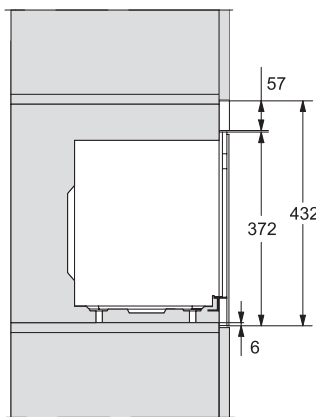

## M 2234 SC

Built-in microwave oven

with sensor controls on the side for convenient operation.

M223xSC, installation drawings

1) Front view, 2) Mains connection cable L=1,600 mm, 3) No connection in this area

M223xSC, installation drawings

1) Front view, 2) Mains connection cable L=1,600 mm, 3) No connection in this area

M223xSC, installation drawings

M223xSC, installation drawings

M223xSC, installation drawing

M223xSC, AB45-2, installation drawing

M223xSC, AB45-2, installation drawing

M223xSC, AB42-1, installation drawing

M223xSC, AB42-1, installation drawing