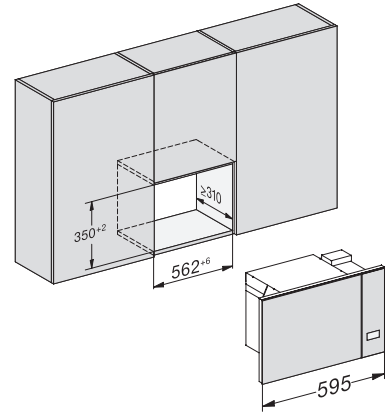

## M 2234 SC

Built-in microwave oven

with sensor controls on the side for convenient operation.

M223xSC, installation drawings

1) Front view, 2) Mains connection cable L=1,600 mm, 3) No connection in this area

M223xSC, installation drawings

1) Front view, 2) Mains connection cable L=1,600 mm, 3) No connection in this area

M223xSC, installation drawings

M223xSC, installation drawings

M223xSC, installation drawing