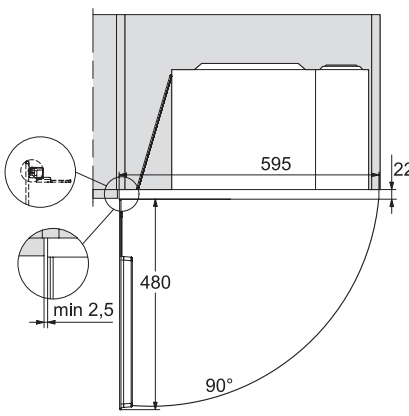

## M 2234 SC

Built-in microwave oven

with sensor controls on the side for convenient operation.

M223xSC, installation drawings

1) Front view, 2) Mains connection cable L=1,600 mm, 3) No connection in this area

M223xSC, installation drawings

1) Front view, 2) Mains connection cable L=1,600 mm, 3) No connection in this area

M223xSC, installation drawings

M223xSC, installation drawings

M223xSC, installation drawing

M223xSC, AB45-2, installation drawing

M223xSC, AB45-2, installation drawing

M223xSC, AB42-1, installation drawing

M223xSC, AB42-1, installation drawing