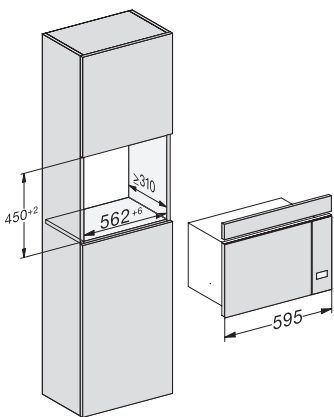

## M 2234 SC

Built-in microwave oven

with sensor controls on the side for convenient operation.

M223xSC, installation drawings

1) Front view, 2) Mains connection cable L=1,600 mm, 3) No connection in this area

M223xSC, installation drawings

1) Front view, 2) Mains connection cable L=1,600 mm, 3) No connection in this area

M223xSC, installation drawings

M223xSC, installation drawings

M223xSC, installation drawing

M223xSC, AB45-2, installation drawing

M223xSC, AB45-2, installation drawing

M223xSC, AB42-1, installation drawing

M223xSC, AB42-1, installation drawing