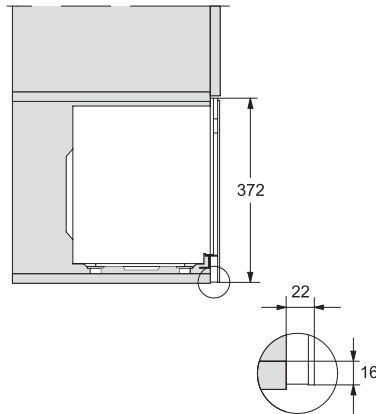

M223xSC, installation drawings

1) Front view, 2) Mains connection cable L=1,600 mm, 3) No connection in this area

M223xSC, installation drawings

M223xSC, installation drawings

M223xSC, installation drawing

M223xSC, AB45-2, installation drawing

M223xSC, AB45-2, installation drawing

M223xSC, AB42-1, installation drawing

M223xSC, AB42-1, installation drawing

## M 2234 SC

Built-in microwave oven

with sensor controls on the side for convenient operation.

M223xSC, AB38-1, installation drawing

M223xSC, AB38-1, installation drawing

M223xSC, AB36, installation drawing

M223xSC, AB36, installation drawing

M22xxSC, installation drawing

M22xxSC, installation drawing