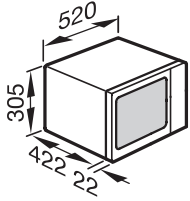

M 6012 SC

Freestanding microwave oven
with knob controls on the side at an attractive entry-level price.

EAN: 4002515275252 / Material number: 09546480 / Old Material Number: 24601250GB

Length of supply lead in m	1.20
Replacing lamps	Customer Service
Accessories supplied	
Grilling rack	1
Gourmet plate	1

M 6012 SC

Freestanding microwave oven
with knob controls on the side at an attractive entry-level price.

M8201, M8201-1, M6012SC (installation drawing)