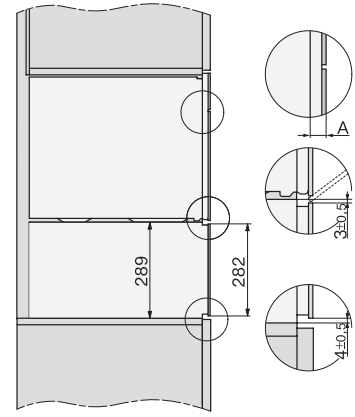

1) 400 mm, 2) 360 mm, 3) 47 mm, 4) 27 mm, 5) 32.5 mm

ESW7x20, DGC7x4xHCPro, DGC7x4xHCXPro installation drawings

ESW7x20, DG7xxx, DGM7xxx installation drawings

ESW7x20, DGM7x4x installation drawings

1) Front view, 2) Mains connection cable, L=2.000 mm, 3) Ventilation cut min. 180 cm², 4) No connection in this area

ESW7x10, DGC7x4xHCPro, DGC7x4xHCXPro, installation drawings

ESW7x10, EVS7010, DG7x4x, DGM7x4x installation drawings

A) 22 mm glass, 23,3 mm stainless steel

DG7xxx, DGM7xxx, installation drawings

DG7x4x, DGM7x4x, DGC7x4x, DGC7x4xX, DGC7x4xHCPro, DGC7x4xHCXPro installation drawings

22 mm glass, 23,3 mm metal

DG2x40, DG7x40, DGM7x4x – installation drawing – GB, AU

22 mm glass, 23,3 mm stainless steel

DGM7340, DGM7440, DGM7640, DGM7840 - installation drawing – GB, AU

1) Mains connection cable, L=2000 mm, 2) Water supply hose, L=2000 mm, 3) ventilation cut-out min. 180 cm², 4) no connection in this area