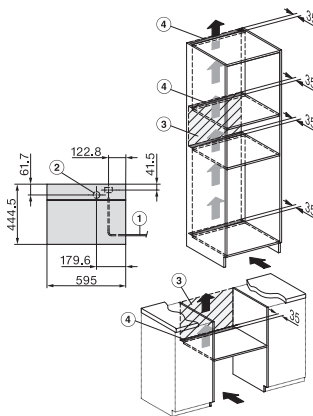

1) 400 mm, 2) 360 mm, 3) 47 mm, 4) 27 mm, 5) 32.5 mm

ESW7x20, DGC7x4xHCPro, DGC7x4xHCXPro installation drawings

ESW7x20, DG7xxx, DGM7xxx installation drawings

ESW7x20, DGM7x4x installation drawings

1) Front view, 2) Mains connection cable, L=2.000 mm, 3) Ventilation cut min. 180 cm², 4) No connection in this area

ESW7x10, DGC7x4xHCPro, DGC7x4xHCXPro, installation drawings

ESW7x10, EVS7010, DG7x4x, DGM7x4x installation drawings

A) 22 mm glass, 23,3 mm stainless steel

DG7xxx, DGM7xxx, installation drawings

DG7x4x, DGM7x4x, DGC7x4x, DGC7x4xX, DGC7x4xHCPro, DGC7x4xHCXPro installation drawings

DG7xxx, DGM7xxx, installation drawings

DGM 7440
 Steam oven with microwave
 for healthy cooking and rapid heating-up with networking.

DG7x4x, DGM7x4x, installation drawings

DG7x4x, DGM7x4x, DG7x4x-55, DGM7x4x-55, installation drawings

22 mm glass, 23,3 mm metal

DG2x40, DG7x40, DGM7x4x – installation drawing – GB, AU

22 mm glass, 23,3 mm stainless steel

DGM7340, DGM7440, DGM7640, DGM7840 - installation drawing – GB, AU

1) Mains connection cable, L=2000 mm, 2) Water supply hose, L=2000 mm, 3) ventilation cut-out min. 180 cm², 4) no connection in this area