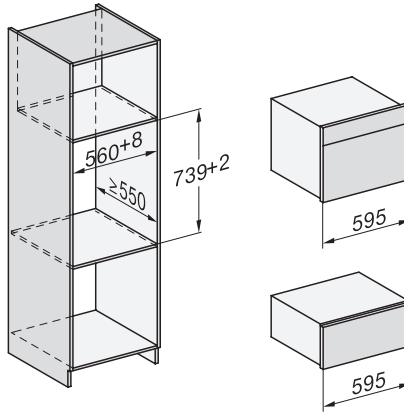

1) 400 mm, 2) 360 mm, 3) 47 mm, 4) 27 mm, 5) 32.5 mm

ESW7x20, DGC7x4xHCPro, DGC7x4xHCXPro installation drawings

ESW7x20, DG7xxx, DGM7xxx installation drawings

ESW7x20, DGM7x4x installation drawings

1) Front view, 2) Mains connection cable, L=2.000 mm, 3) Ventilation cut min. 180 cm², 4) No connection in this area