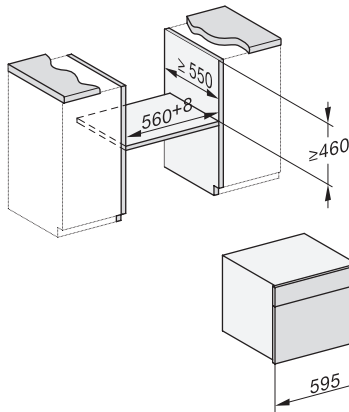

1) 400 mm, 2) 360 mm, 3) 47 mm, 4) 27 mm, 5) 32.5 mm

ESW7x20, DGC7x4xHCPro, DGC7x4xHCXPro installation drawings

ESW7x20, DG7xxx, DGM7xxx installation drawings

ESW7x20, DGM7x4x installation drawings

1) Front view, 2) Mains connection cable, L=2.000 mm, 3) Ventilation cut min. 180 cm², 4) No connection in this area

ESW7x10, DGC7x4xHCPro, DGC7x4xHCXPro, installation drawings

ESW7x10, EVS7010, DG7x4x, DGM7x4x installation drawings

A) 22 mm glass, 23,3 mm stainless steel

DG7xxx, DGM7xxx, installation drawings

DG7x4x, DGM7x4x, DGC7x4x, DGC7x4xX, DGC7x4xHCPro, DGC7x4xHCXPro installation drawings

22 mm glass, 23,3 mm metal

DG2x40, DG7x40, DGM7x4x – installation drawing – GB, AU

22 mm glass, 23,3 mm stainless steel

DGM7340, DGM7440, DGM7640, DGM7840 - installation drawing – GB, AU

1) Mains connection cable, L=2000 mm, 2) Water supply hose, L=2000 mm, 3) ventilation cut-out min. 180 cm², 4) no connection in this area