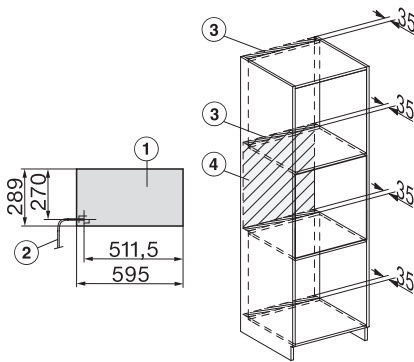

1) 400 mm, 2) 360 mm, 3) 47 mm, 4) 27 mm, 5) 32.5 mm

ESW7x20, DGC7x4xHCPro, DGC7x4xHCXPro installation drawings

ESW7x20, DG7xxx, DGM7xxx installation drawings

ESW7x20, DGM7x4x installation drawings

1) Front view, 2) Mains connection cable, L=2.000 mm, 3) Ventilation cut min. 180 cm², 4) No connection in this area