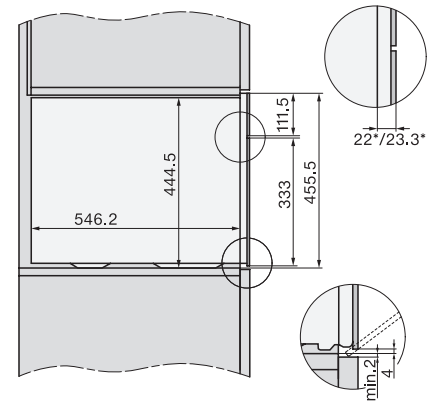

1) 400 mm, 2) 360 mm, 3) 47 mm, 4) 27 mm, 5) 32.5 mm

ESW7x20, DGC7x4xHCPro, DGC7x4xHCXPro installation drawings

ESW7x20, DG7xxx, DGM7xxx installation drawings

ESW7x20, DGM7x4x installation drawings

1) Front view, 2) Mains connection cable, L=2.000 mm, 3) Ventilation cut min. 180 cm², 4) No connection in this area

ESW7x10, DGC7x4xHCPro, DGC7x4xHCXPro, installation drawings

ESW7x10, EVS7010, DG7x4x, DGM7x4x installation drawings

A) 22 mm glass, 23,3 mm stainless steel

DG7xxx, DGM7xxx, installation drawings

DG7x4x, DGM7x4x, DGC7x4x, DGC7x4xX, DGC7x4xHCPro, DGC7x4xHCXPro installation drawings

22 mm glass, 23,3 mm metal

DG2x40, DG7x40, DGM7x4x – installation drawing – GB, AU

22 mm glass, 23,3 mm stainless steel

DGM7340, DGM7440, DGM7640, DGM7840 - installation drawing – GB, AU

1) Mains connection cable, L=2000 mm, 2) Water supply hose, L=2000 mm, 3) ventilation cut-out min. 180 cm², 4) no connection in this area