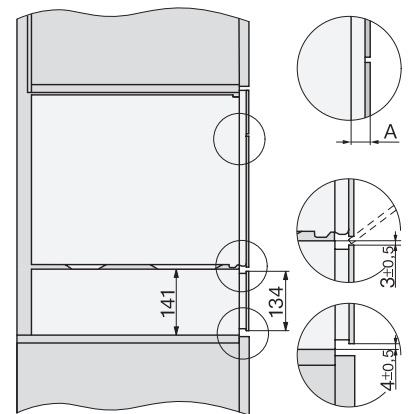

1) 400 mm, 2) 360 mm, 3) 47 mm, 4) 27 mm, 5) 32.5 mm

ESW7x20, DGC7x4xHCPro, DGC7x4xHCXPro installation drawings

ESW7x20, DG7xxx, DGM7xxx installation drawings

ESW7x20, DGM7x4x installation drawings

1) Front view, 2) Mains connection cable, L=2.000 mm, 3) Ventilation cut min. 180 cm², 4) No connection in this area

ESW7x10, DGC7x4xHCPro, DGC7x4xHCXPro, installation drawings

ESW7x10, EVS7010, DG7x4x, DGM7x4x installation drawings

A) 22 mm glass, 23,3 mm stainless steel

DG7xxx, DGM7xxx, installation drawings

DG7x4x, DGM7x4x, DGC7x4x, DGC7x4xX, DGC7x4xHCPro, DGC7x4xHCXPro installation drawings

22 mm glass, 23,3 mm metal

DG2x40, DG7x40, DGM7x4x – installation drawing – GB, AU

22 mm glass, 23,3 mm stainless steel

DGM7340, DGM7440, DGM7640, DGM7840 - installation drawing – GB, AU

1) Mains connection cable, L=2000 mm, 2) Water supply hose, L=2000 mm, 3) ventilation cut-out min. 180 cm², 4) no connection in this area