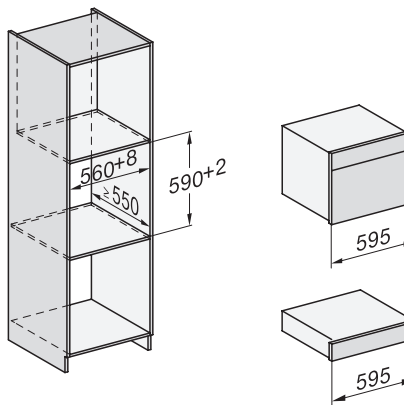

1) 400 mm, 2) 360 mm, 3) 47 mm, 4) 27 mm, 5) 32.5 mm

ESW7x20, DGC7x4xHCPro, DGC7x4xHCXPro installation drawings

ESW7x20, DG7xxx, DGM7xxx installation drawings

ESW7x20, DGM7x4x installation drawings

1) Front view, 2) Mains connection cable, L=2.000 mm, 3) Ventilation cut min. 180 cm², 4) No connection in this area