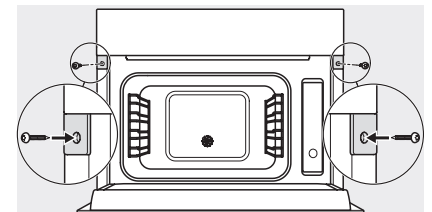

1) 400 mm, 2) 360 mm, 3) 47 mm, 4) 27 mm, 5) 32.5 mm

ESW7x20, DGC7x4xHCPro, DGC7x4xHCXPro installation drawings

ESW7x20, DG7xxx, DGM7xxx installation drawings

ESW7x20, DGM7x4x installation drawings

1) Front view, 2) Mains connection cable, L=2.000 mm, 3) Ventilation cut min. 180 cm², 4) No connection in this area

ESW7x10, DGC7x4xHCPro, DGC7x4xHCXPro, installation drawings

ESW7x10, EVS7010, DG7x4x, DGM7x4x installation drawings

A) 22 mm glass, 23,3 mm stainless steel

DG7xxx, DGM7xxx, installation drawings

DG7x4x, DGM7x4x, DGC7x4x, DGC7x4xX, DGC7x4xHCPro, DGC7x4xHCXPro installation drawings

22 mm glass, 23,3 mm metal

DG2x40, DG7x40, DGM7x4x – installation drawing – GB, AU

22 mm glass, 23,3 mm stainless steel

DGM7340, DGM7440, DGM7640, DGM7840 - installation drawing – GB, AU

1) Mains connection cable, L=2000 mm, 2) Water supply hose, L=2000 mm, 3) ventilation cut-out min. 180 cm², 4) no connection in this area