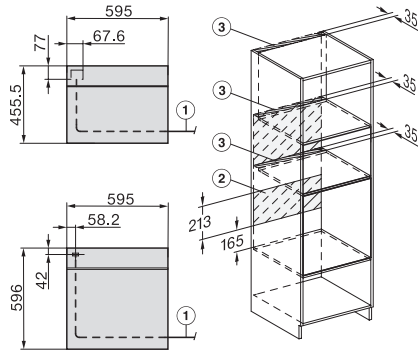

H 7840 BM

Compact microwave combination oven
with a seamless design, automatic programmes and food probe

EAN: 4002516159438 / Material number: 11093720 / Old Material Number: 22784046GB

Appliance depth in mm	563
Weight in kg	38.0
Total rated load in kW	3.20
Voltage in V	220-240
Frequency in Hz	50
Number of phases	1
Fuse rating in A	16
Length of supply lead in m	2.00
Replacing lamps	Customer Service

H 7840 BM

Compact microwave combination oven
with a seamless design, automatic programmes and food probe

H2xxx-1 B/BP/E/I/IP, H7xxx B/BP/BM/BMX, installation
drawings

22 mm – glass, 23,3 mm – metal