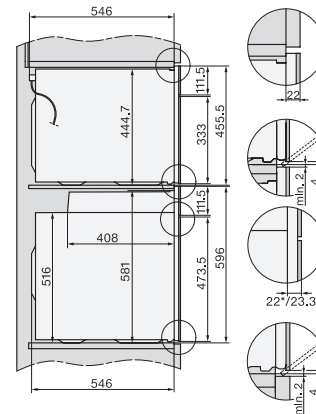

H226x-1B/BP/E/EP//IP, H2x6xB/BP, H7x6xB/BP/BPX, installation drawings

If the oven is to be installed under a hob, follow the instructions for installing the hob and the height of the hob.

H2x6x-1B/BP/E/EP//IP, H2850BP, H7x6xB/BP/BPX, H2x6xB, installation drawings, GB, AUS

1) Mains connection cable, L=2000 mm, 2) No connection in this area, 3) Lüftungsausschnitt min. 150 cm²

DG2840, DG7x40, DGC7x4x, DG7x6x, DGC7x6x, DGD7635, DGM7x4x, DO7, H28B/BP, H7x4xB/BM/BP, H7x6xB/BP, installation drawing

1) 400 mm, 2) 360 mm, 3) 47 mm, 4) 24 mm, 5) 32.5 mm

H226x-1B/BP/E/EP//IP, H2760B/BP, H28x0B/BP, H7x40BM/BMX, H7x6xB/BP/BPX, installation drawings

H2xxx-1 B/BP/E//IP, H7xxx B/BP/BM/BMX, installation drawings

22 mm – glass, 23,3 mm – metal

H 2860 BP

Oven

with a timer, XL oven compartment & pyrolytic cleaning.

H2xxx-1 B/BP/E/I/IP, H7xxx B/BP/BM/BMX, installation drawings

22 mm – glass, 23,3 mm – metal