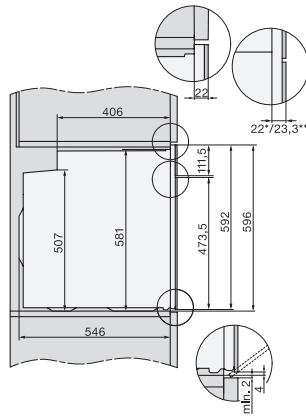

H 2860 BP

Oven

with a timer, XL oven compartment & pyrolytic cleaning.

EAN: 4002516156772 / Material number: 11093350 / Old Material Number: 22286045GB

Electronic temperature regulation max. in °C	280
Niche width min. in mm	560
Niche width max. in mm	568
Niche height min. in mm	590
Niche height max. in mm	595
Niche depth in mm	550
Appliance width in mm	595
Appliance height in mm	596
Electronic steam oven temperature regulation min. in °C	30-280
Appliance depth in mm	569
Weight in kg	47.0
Total rated load in kW	3.60
Voltage in V	220-240
Frequency in Hz	50
Number of phases	1
Fuse rating in A	16
Length of supply lead in m	1.50
Replacing lamps	Customer
Accessories supplied	
Baking tray with PerfectClean	1
Universal tray with PerfectClean	1
Baking and roasting rack without PerfectClean	1
FlexiClip runners with PerfectClean	1
Removable side runners (pair)	1
Anti-splash insert with PerfectClean	1

H 2860 BP Oven with a timer, XL oven compartment & pyrolytic cleaning.

H226x-1B/BP/E/EP//IP, H2760B/BP, H28x0B/BP, H7x6xB/BP/BPX installation drawings

1) Netzanschlussleitung, L=1500 mm, 2) In diesem Bereich kein Anschluss, 3) Lüftungsausschnitt min. 150 cm²

H2760B/BP, H28x0B/BP, H7x6xB/BP/BPX, DGC7351, DGC7151, installation drawings

22 mm – glass, 23,3 mm – metal

H2760B/BP, H28x0B/BP, H7x6xB/BP/BPX, installation drawings

22 mm – glass, 23,3 mm – metal

H226x-1B/BP/E/EP//IP, H2760B/BP, H28x0B/BP, H7x6xB/BP/BPX, installation drawings

1) 400 mm, 2) 360 mm, 3) 47 mm, 4) 24 mm, 5) 32.5 mm

H226x-1B/BP/E/EP//IP, H2760B/BP, H28x0B/BP, H7x40BM/BMX, H7x6xB/BP/BPX, installation drawings

H2xxx-1 B/BP/E//IP, H7xxx B/BP/BM/BMX, installation drawings