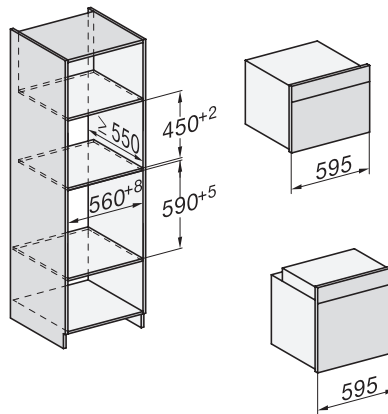

H2760B/BP, H28x0B/BP, H7x6xB/BP/BPX, DGC7351, DGC7151, installation drawings

22 mm – glass, 23,3 mm – metal

H2760B/BP, H28x0B/BP, H7x6xB/BP/BPX, installation drawings

22 mm – glass, 23,3 mm – metal

H226x-1B/BP/E/EP//IP, H2760B/BP, H28x0B/BP, H7x6xB/BP/BPX, installation drawings

H226x-1B/BP/E/EP//IP, H2x6xB/BP, H7x6xB/BP/BPX, installation drawings

If the oven is to be installed under a hob, follow the instructions for installing the hob and the height of the hob.

H2x6x-1B/BP/E/EP//IP, H2850BP, H7x6xB/BP/BPX, H2x6xB, installation drawings, GB, AUS

1) Mains connection cable, L=2000 mm, 2) No connection in this area, 3) Lüftungsausschnitt min. 150 cm²

DG2840, DG7x40, DGC7x4x, DG7x6x, DGC7x6x, DGD7635, DGM7x4x, DO7, H28B/BP, H7x4xB/BM/BP, H7x6xB/BP, installation drawing

1) 400 mm, 2) 360 mm, 3) 47 mm, 4) 24 mm, 5) 32.5 mm

H226x-1B/BP/E/EP//IP, H2760B/BP, H28x0B/BP, H7x40BM/BMX, H7x6xB/BP/BPX, installation drawings

H2xxx-1 B/BP/E//IP, H7xxx B/BP/BM/BMX, installation drawings