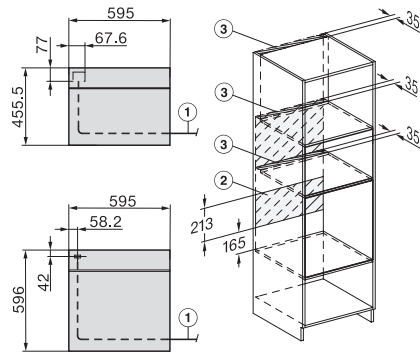

H226x-1B/BP/E/EP//IP, H2x6xB/BP, H7x6xB/BP/BPX, installation drawings

If the oven is to be installed under a hob, follow the instructions for installing the hob and the height of the hob.

H2x6x-1B/BP/E/EP//IP, H2850BP, H7x6xB/BP/BPX, H2x6xB, installation drawings, GB, AUS

1) Mains connection cable, L=2000 mm, 2) No connection in this area, 3) Lüftungsausschnitt min. 150 cm²

DG2840, DG7x40, DGC7x4x, DG7x6x, DGC7x6x, DGD7635, DGM7x4x, DO7, H28B/BP, H7x4xB/BM/BP, H7x6xB/BP, installation drawing

1) 400 mm, 2) 360 mm, 3) 47 mm, 4) 24 mm, 5) 32.5 mm

H226x-1B/BP/E/EP//IP, H2760B/BP, H28x0B/BP, H7x40BM/BMX, H7x6xB/BP/BPX, installation drawings

H2xxx-1 B/BP/E//IP, H7xxx B/BP/BM/BMX, installation drawings

22 mm – glass, 23,3 mm – metal

H 2860 BP

Oven

with a timer, XL oven compartment & pyrolytic cleaning.

H2xxx-1 B/BP/E/I/IP, H7xxx B/BP/BM/BMX, installation drawings

22 mm – glass, 23,3 mm – metal