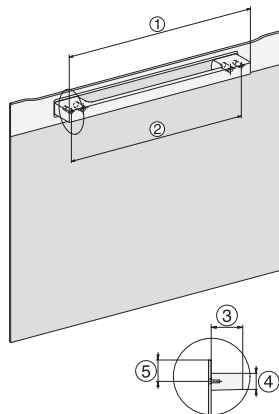

DG2840, DG7x40, DGC7x4x, DG7x6x, DGC7x6x, DGD7635, DGM7x4x, DO7, H28B/BP, H7x4xB/BM/BP, H7x6xB/BP, installation drawing

1) 400 mm, 2) 360 mm, 3) 47 mm, 4) 24 mm, 5) 32.5 mm