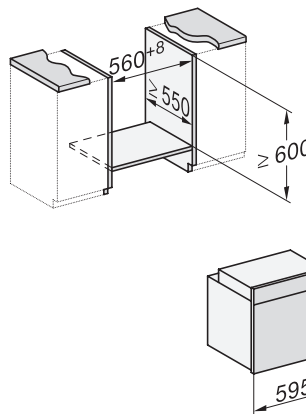

H 2860 BP Oven with a timer, XL oven compartment & pyrolytic cleaning.

H226x-1B/BP/E/EP//IP, H2760B/BP, H28x0B/BP, H7x6xB/BP/BPX installation drawings

1) Netzanschlussleitung, L=1500 mm, 2) In diesem Bereich kein Anschluss, 3) Lüftungsausschnitt min. 150 cm²

H2760B/BP, H28x0B/BP, H7x6xB/BP/BPX, DGC7351, DGC7151, installation drawings

22 mm – glass, 23,3 mm – metal

H2760B/BP, H28x0B/BP, H7x6xB/BP/BPX, installation drawings

22 mm – glass, 23,3 mm – metal

H226x-1B/BP/E/EP//IP, H2760B/BP, H28x0B/BP, H7x6xB/BP/BPX, installation drawings

H226x-1B/BP/E/EP//IP, H2x6xB/BP, H7x6xB/BP/BPX, installation drawings

If the oven is to be installed under a hob, follow the instructions for installing the hob and the height of the hob.

H2x6x-1B/BP/E/EP//IP, H2850BP, H7x6xB/BP/BPX, H2x6xB, installation drawings, GB, AUS

1) Mains connection cable, L=2000 mm, 2) No connection in this area, 3) Lüftungsausschnitt min. 150 cm²

DG2840, DG7x40, DGC7x4x, DG7x6x, DGC7x6x, DGD7635, DGM7x4x, DO7, H28B/BP, H7x4xB/BM/BP, H7x6xB/BP, installation drawing