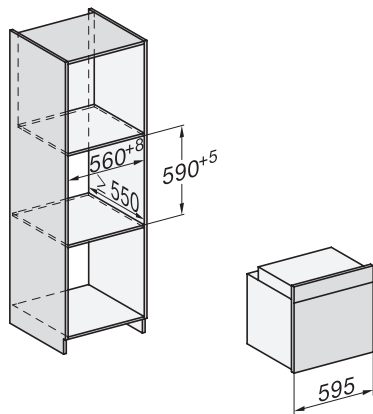

H 2860 BP

Oven

with a timer, XL oven compartment & pyrolytic cleaning.

EAN: 4002516156772 / Material number: 11093350 / Old Material Number: 22286045GB

Electronic temperature regulation max. in °C	280
Niche width min. in mm	560
Niche width max. in mm	568
Niche height min. in mm	590
Niche height max. in mm	595
Niche depth in mm	550
Appliance width in mm	595
Appliance height in mm	596
Electronic steam oven temperature regulation min. in °C	30-280
Appliance depth in mm	569
Weight in kg	47.0
Total rated load in kW	3.60
Voltage in V	220-240
Frequency in Hz	50
Number of phases	1
Fuse rating in A	16
Length of supply lead in m	1.50
Replacing lamps	Customer
Accessories supplied	
Baking tray with PerfectClean	1
Universal tray with PerfectClean	1
Baking and roasting rack without PerfectClean	1
FlexiClip runners with PerfectClean	1
Removable side runners (pair)	1
Anti-splash insert with PerfectClean	1

H 2860 BP Oven with a timer, XL oven compartment & pyrolytic cleaning.

H226x-1B/BP/E/EP//IP, H2760B/BP, H28x0B/BP, H7x6xB/BP/BPX installation drawings

1) Netzanschlussleitung, L=1500 mm, 2) In diesem Bereich kein Anschluss, 3) Lüftungsausschnitt min. 150 cm²

H2760B/BP, H28x0B/BP, H7x6xB/BP/BPX, DGC7351, DGC7151, installation drawings

22 mm – glass, 23,3 mm – metal

H2760B/BP, H28x0B/BP, H7x6xB/BP/BPX, installation drawings

22 mm – glass, 23,3 mm – metal

H226x-1B/BP/E/EP//IP, H2760B/BP, H28x0B/BP, H7x6xB/BP/BPX, installation drawings

H226x-1B/BP/E/EP//IP, H2x6xB/BP, H7x6xB/BP/BPX, installation drawings

If the oven is to be installed under a hob, follow the instructions for installing the hob and the height of the hob.

H2x6x-1B/BP/E/EP//IP, H2850BP, H7x6xB/BP/BPX, H2x6xB, installation drawings, GB, AUS