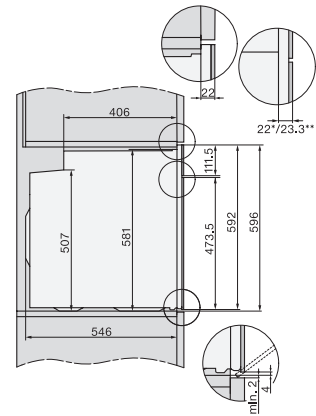

H 2860 BP Oven with a timer, XL oven compartment & pyrolytic cleaning.

H226x-1B/BP/E/EP//IP, H2760B/BP, H28x0B/BP, H7x6xB/BP/BPX installation drawings

1) Netzanschlussleitung, L=1500 mm, 2) In diesem Bereich kein Anschluss, 3) Lüftungsausschnitt min. 150 cm²

H2760B/BP, H28x0B/BP, H7x6xB/BP/BPX, DGC7351, DGC7151, installation drawings

22 mm – glass, 23,3 mm – metal

H2760B/BP, H28x0B/BP, H7x6xB/BP/BPX, installation drawings

22 mm – glass, 23,3 mm – metal

H226x-1B/BP/E/EP//IP, H2760B/BP, H28x0B/BP, H7x6xB/BP/BPX, installation drawings

1) Mains connection cable, L=2000 mm, 2) No connection in this area, 3) Lüftungsausschnitt min. 150 cm²

DG2840, DG7x40, DGC7x4x, DG7x6x, DGC7x6x, DGD7635, DGM7x4x, DO7, H28B/BP, H7x4xB/BM/BP, H7x6xB/BP, installation drawing

1) 400 mm, 2) 360 mm, 3) 47 mm, 4) 24 mm, 5) 32.5 mm

H226x-1B/BP/E/EP//IP, H2760B/BP, H28x0B/BP, H7x40BM/BMX, H7x6xB/BP/BPX, installation drawings

H2xxx-1 B/BP/E//IP, H7xxx B/BP/BM/BMX, installation drawings