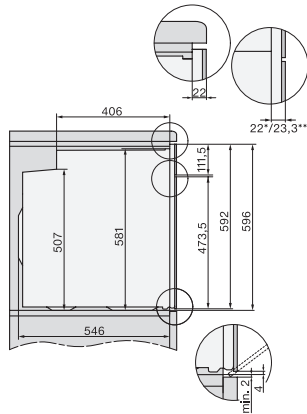

H226x-1B/BP/E/EP//IP, H2760B/BP, H28x0B/BP, H7x6xB/BP/BPX, installation drawings, GB, AUS

1) Netzanschlussleitung, L=1500 mm, 2) In diesem Bereich kein Anschluss, 3) Lüftungsausschnitt min. 150 cm²

H2760B/BP, H28x0B/BP, H7x6xB/BP/BPX, DGC7351, DGC7151, installation drawings

22 mm – glass, 23,3 mm – metal

H2760B/BP, H28x0B/BP, H7x6xB/BP/BPX, installation drawings

22 mm – glass, 23,3 mm – metal

H226x-1B/BP/E/EP//IP, H2760B/BP, H28x0B/BP, H7x6xB/BP/BPX, installation drawings

H226x-1B/BP/E/EP//IP, H2x6xB/BP, H7x6xB/BP/BPX, installation drawings

If the oven is to be installed under a hob, follow the instructions for installing the hob and the height of the hob.

H2760B/BP, H28x0B/BP, H7x6xB/BP/BPX, installation drawings

22 mm – glass, 23,3 mm – metal

H2760B/BP, H28x0B/BP, H7x6xB/BP/BPX, installation drawings

22 mm – glass, 23,3 mm – metal

H7x65BP, H7145BM, H7165B, H7365B, H2756B, H2765B/BP, DGC7151, DGC7351 installation drawings

1) 474 mm, 2) 360 mm, 3) 43 mm, 4) 22,5 mm, 5) 32,5 mm