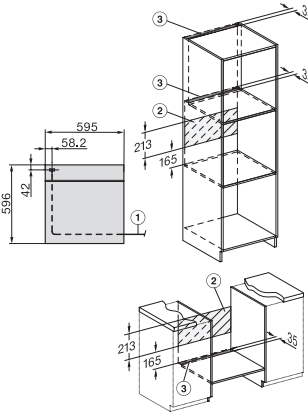

H 2765 B

Oven

in an elegant black design with FlexiClip runners and PerfectClean.

EAN: 4002516604525 / Material number: 12105840 / Old Material Number: 22276524GB

Number of phases	1
Electronic temperature regulation min. in °C	30
Electronic temperature regulation max. in °C	250
Niche width min. in mm	560
Niche width max. in mm	568
Niche height min. in mm	590
Niche height max. in mm	595
Niche depth in mm	550
Appliance width in mm	595
Appliance height in mm	596
Appliance depth in mm	568
Weight in kg	42.0
Total rated load in kW	3.50
Frequency in Hz	50
Fuse rating in A	16
Mains cable with plug	•
Length of supply lead in m	1.50
Replacing lamps	Customer
Accessories supplied	
Baking tray with PerfectClean	1
Universal tray with PerfectClean	1
Baking and roasting rack without PerfectClean	1
FlexiClip runners with PerfectClean	1
Removable side runners (pair)	1

H 2765 B

Oven

in an elegant black design with FlexiClip runners and PerfectClean.

H226x-1B/BP/E/EP//IP, H2760B/BP, H28x0B/BP, H7x6xB/BP/BPX installation drawings

1) Netzanschlussleitung, L=1500 mm, 2) In diesem Bereich kein Anschluss, 3) Lüftungsausschnitt min. 150 cm²

H226x-1B/BP/E/EP//IP, H2760B/BP, H28x0B/BP, H7x6xB/BP/BPX, installation drawings, GB, AUS

1) Netzanschlussleitung, L=1500 mm, 2) In diesem Bereich kein Anschluss, 3) Lüftungsausschnitt min. 150 cm²

H2760B/BP, H28x0B/BP, H7x6xB/BP/BPX, DGC7351, DGC7151, installation drawings

22 mm – glass, 23,3 mm – metal

H2760B/BP, H28x0B/BP, H7x6xB/BP/BPX, installation drawings

22 mm – glass, 23,3 mm – metal

H226x-1B/BP/E/EP//IP, H2760B/BP, H28x0B/BP, H7x6xB/BP/BPX, installation drawings

H226x-1B/BP/E/EP//IP, H2x6xB/BP, H7x6xB/BP/BPX, installation drawings