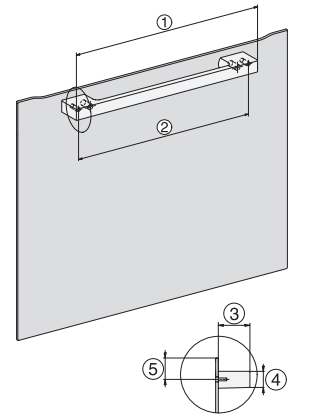

22 mm – glass, 23,3 mm – metal

H2760B/BP, H28x0B/BP, H7x6xB/BP/BPX, installation drawings

22 mm – glass, 23,3 mm – metal

H226x-1B/BP/E/EP//IP, H2760B/BP, H28x0B/BP, H7x6xB/BP/BPX, installation drawings

H226x-1B/BP/E/EP//IP, H2x6xB/BP, H7x6xB/BP/BPX, installation drawings

If the oven is to be installed under a hob, follow the instructions for installing the hob and the height of the hob.

H2760B/BP, H28x0B/BP, H7x6xB/BP/BPX, installation drawings

22 mm – glass, 23,3 mm – metal

H2760B/BP, H28x0B/BP, H7x6xB/BP/BPX, installation drawings

22 mm – glass, 23,3 mm – metal

H7x65BP, H7145BM, H7165B, H7365B, H2756B, H2765B/BP, DGC7151, DGC7351 installation drawings

1) 474 mm, 2) 360 mm, 3) 43 mm, 4) 22,5 mm, 5) 32,5 mm