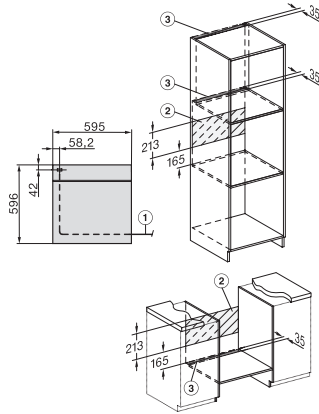

H 2765 B

Oven

in an elegant black design with FlexiClip runners and PerfectClean.

EAN: 4002516604525 / Material number: 12105840 / Old Material Number: 22276524GB

Number of phases	1
Electronic temperature regulation min. in °C	30
Electronic temperature regulation max. in °C	250
Niche width min. in mm	560
Niche width max. in mm	568
Niche height min. in mm	590
Niche height max. in mm	595
Niche depth in mm	550
Appliance width in mm	595
Appliance height in mm	596
Appliance depth in mm	568
Weight in kg	42.0
Total rated load in kW	3.50
Frequency in Hz	50
Fuse rating in A	16
Mains cable with plug	•
Length of supply lead in m	1.50
Replacing lamps	Customer
Accessories supplied	
Baking tray with PerfectClean	1
Universal tray with PerfectClean	1
Baking and roasting rack without PerfectClean	1
FlexiClip runners with PerfectClean	1
Removable side runners (pair)	1

H 2765 B

Oven

in an elegant black design with FlexiClip runners and PerfectClean.

H226x-1B/BP/E/EP//IP, H2760B/BP, H28x0B/BP, H7x6xB/BP/BPX installation drawings

1) Netzanschlussleitung, L=1500 mm, 2) In diesem Bereich kein Anschluss, 3) Lüftungsausschnitt min. 150 cm²

H226x-1B/BP/E/EP//IP, H2760B/BP, H28x0B/BP, H7x6xB/BP/BPX, installation drawings, GB, AUS

1) Netzanschlussleitung, L=1500 mm, 2) In diesem Bereich kein Anschluss, 3) Lüftungsausschnitt min. 150 cm²

H2760B/BP, H28x0B/BP, H7x6xB/BP/BPX, DGC7351, DGC7151, installation drawings

H2760B/BP, H28x0B/BP, H7x6xB/BP/BPX, installation drawings

22 mm – glass, 23,3 mm – metal

H7x65BP, H7145BM, H7165B, H7365B, H2756B, H2765B/BP, DGC7151, DGC7351 installation drawings

1) 474 mm, 2) 360 mm, 3) 43 mm, 4) 22,5 mm, 5) 32,5 mm