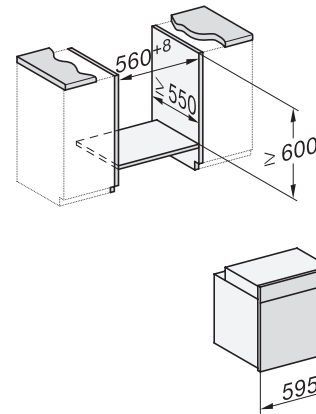

H226x-1B/BP/E/EP//IP, H2760B/BP, H28x0B/BP, H7x6xB/BP/BPX, installation drawings, GB, AUS

1) Netzanschlussleitung, L=1500 mm, 2) In diesem Bereich kein Anschluss, 3) Lüftungsausschnitt min. 150 cm²

H2760B/BP, H28x0B/BP, H7x6xB/BP/BPX, DGC7351, DGC7151, installation drawings

22 mm – glass, 23,3 mm – metal

H2760B/BP, H28x0B/BP, H7x6xB/BP/BPX, installation drawings

22 mm – glass, 23,3 mm – metal

H226x-1B/BP/E/EP//IP, H2760B/BP, H28x0B/BP, H7x6xB/BP/BPX, installation drawings

H226x-1B/BP/E/EP//IP, H2x6xB/BP, H7x6xB/BP/BPX, installation drawings

If the oven is to be installed under a hob, follow the instructions for installing the hob and the height of the hob.

H2760B/BP, H28x0B/BP, H7x6xB/BP/BPX, installation drawings

22 mm – glass, 23,3 mm – metal

H2760B/BP, H28x0B/BP, H7x6xB/BP/BPX, installation drawings

22 mm – glass, 23,3 mm – metal

H7x65BP, H7145BM, H7165B, H7365B, H2756B, H2765B/BP, DGC7151, DGC7351 installation drawings

1) 474 mm, 2) 360 mm, 3) 43 mm, 4) 22,5 mm, 5) 32,5 mm