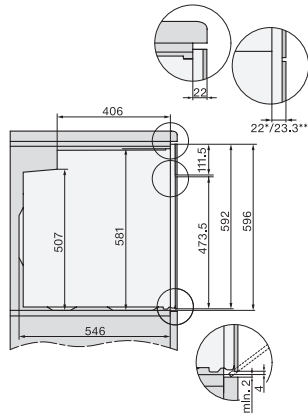

H226x-1B/BP/E/EP//IP, H2760B/BP, H28x0B/BP, H7x6xB/BP/BPX, installation drawings, GB, AUS

1) Netzanschlussleitung, L=1500 mm, 2) In diesem Bereich kein Anschluss, 3) Lüftungsausschnitt min. 150 cm²

H2760B/BP, H28x0B/BP, H7x6xB/BP/BPX, DGC7351, DGC7151, installation drawings

22 mm – glass, 23,3 mm – metal

H2760B/BP, H28x0B/BP, H7x6xB/BP/BPX, installation drawings

22 mm – glass, 23,3 mm – metal

H226x-1B/BP/E/EP//IP, H2760B/BP, H28x0B/BP, H7x6xB/BP/BPX, installation drawings

H226x-1B/BP/E/EP//IP, H2x6xB/BP, H7x6xB/BP/BPX, installation drawings

If the oven is to be installed under a hob, follow the instructions for installing the hob and the height of the hob.

H2760B/BP, H28x0B/BP, H7x6xB/BP/BPX, installation drawings

22 mm – glass, 23,3 mm – metal

H2760B/BP, H28x0B/BP, H7x6xB/BP/BPX, installation drawings

22 mm – glass, 23,3 mm – metal

H7x65BP, H7145BM, H7165B, H7365B, H2756B, H2765B/BP, DGC7151, DGC7351 installation drawings

1) 474 mm, 2) 360 mm, 3) 43 mm, 4) 22,5 mm, 5) 32,5 mm