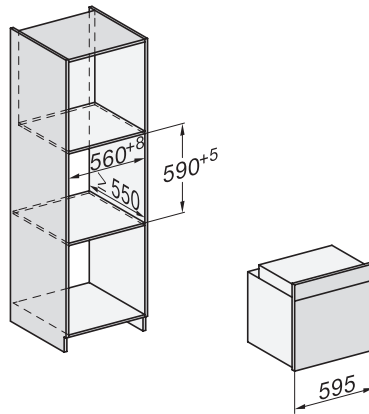

H226x-1B/BP/E/EP//IP, H2760B/BP, H28x0B/BP, H7x6xB/BP/BPX, installation drawings, GB, AUS

1) Netzanschlussleitung, L=1500 mm, 2) In diesem Bereich kein Anschluss, 3) Lüftungsausschnitt min. 150 cm²

H2760B/BP, H28x0B/BP, H7x6xB/BP/BPX, DGC7351, DGC7151, installation drawings

22 mm – glass, 23,3 mm – metal

H2760B/BP, H28x0B/BP, H7x6xB/BP/BPX, installation drawings

22 mm – glass, 23,3 mm – metal

H226x-1B/BP/E/EP//IP, H2760B/BP, H28x0B/BP, H7x6xB/BP/BPX, installation drawings

H226x-1B/BP/E/EP//IP, H2x6xB/BP, H7x6xB/BP/BPX, installation drawings

If the oven is to be installed under a hob, follow the instructions for installing the hob and the height of the hob.

H2760B/BP, H28x0B/BP, H7x6xB/BP/BPX, installation drawings

22 mm – glass, 23,3 mm – metal

H2760B/BP, H28x0B/BP, H7x6xB/BP/BPX, installation drawings

22 mm – glass, 23,3 mm – metal

H7x65BP, H7145BM, H7165B, H7365B, H2756B, H2765B/BP, DGC7151, DGC7351 installation drawings

1) 474 mm, 2) 360 mm, 3) 43 mm, 4) 22,5 mm, 5) 32,5 mm