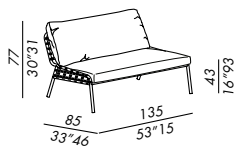

sofa

intreccio - weave COMB

intreccio - weave CHECKED