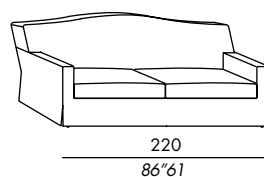

NEUMAN

2005

- divani sfoderabili
- struttura in legno
- imbottitura in poliuretano indeformabile
- piedini in legno tinto black
- cuscino seduta in piuma supportata

- sofas with completely removable covers
- wooden frame
- non-deformable polyurethane padding
- feet in black stained wood
- seat cushion in reinforced feathers

- Abziehbare Sofas
- Holzgestell
- Polsterung aus unverformbaren PU-Schäumen
- Holzfüße black gebeizt
- Sitzkissen Polyesterdaune

- canapés déhoussables
- structure en bois
- rembourrage en polyuréthane indéformable
- pieds en bois teinté black
- coussin assise en plumes renforcées

- sofás desenfundables
- estructura de madera
- relleno en poliuretano indeformable
- patas de madera teñida black
- cojín asiento en pluma soportada

sofa 220