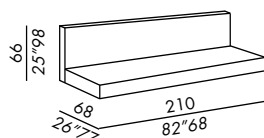

retro letto / headboard 210

basamento lacca opaca + schienale lacca opaca
matt lacquer base + matt backrest