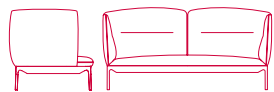

HIGH BACKREST

3S sofa | deep version
L220 D104 H103 cm
seat H42 D94 cm